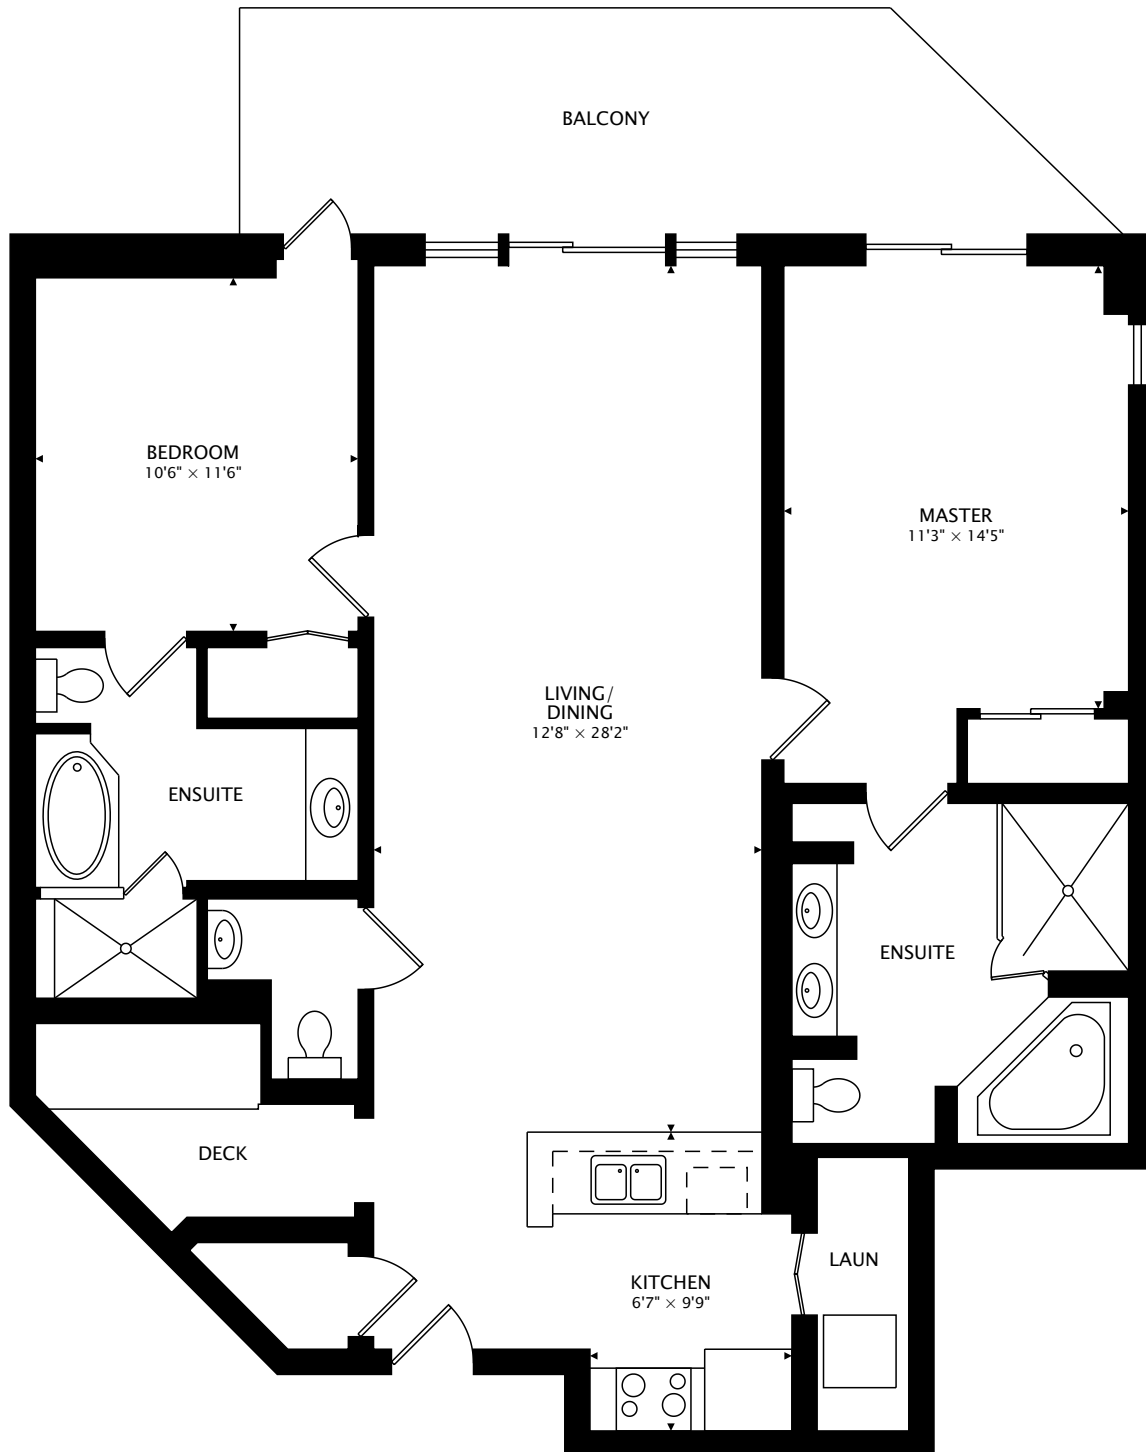

UNIT A314
WATERSCAPE RESORT

1300 sq ft + 184 sq ft BALCONY