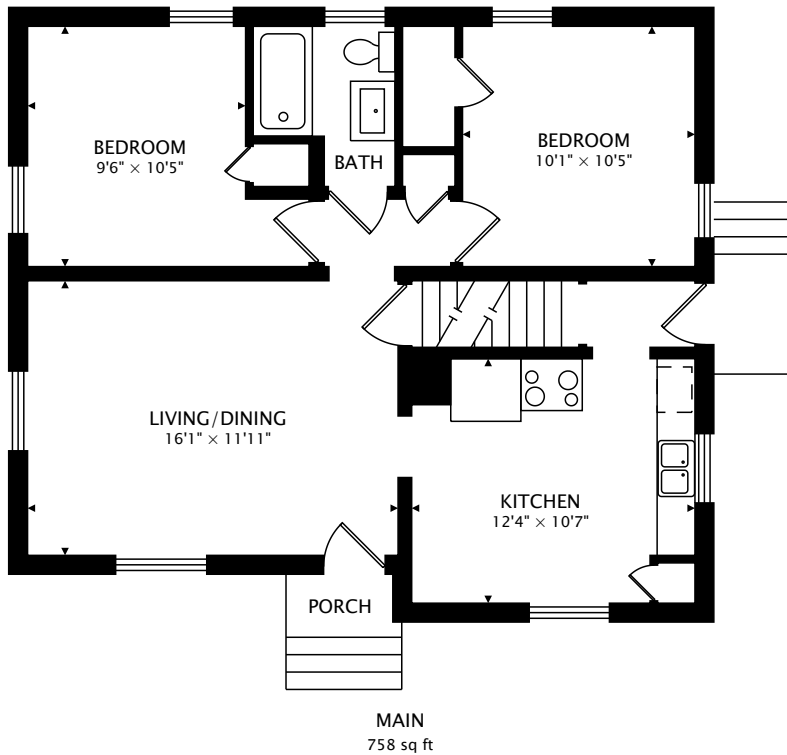

3228 FLORIDA AVE S  
MINNEAPOLIS, MN 55426, USA

TOTAL  
758 sq ft + 782 sq ft BELOW GRADE

CAPTURED ON: 8 APR 2019  
DIMENSIONS, AREAS, LAYOUTS AND DETAILS ARE APPROXIMATE  
AND SHOULD BE CONSIDERED ILLUSTRATIVE ONLY.