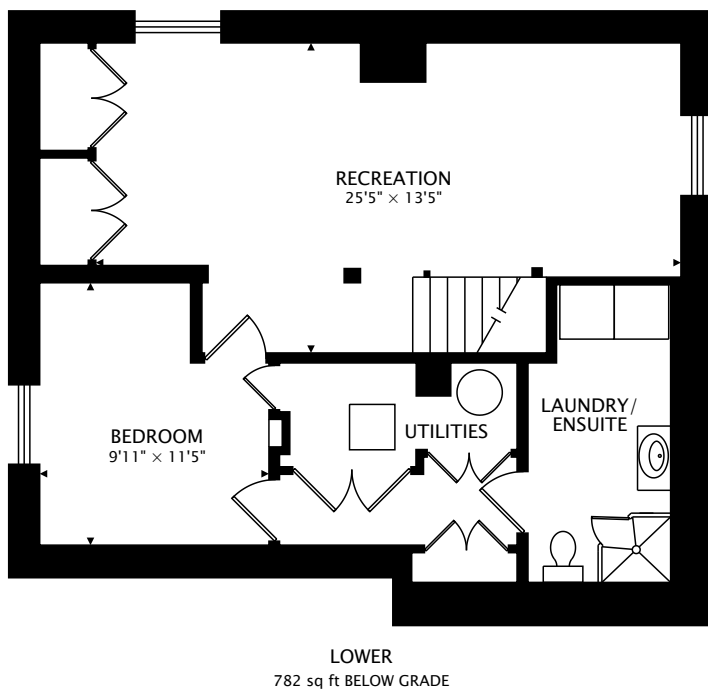

3228 FLORIDA AVE S  
MINNEAPOLIS, MN 55426, USA

TOTAL  
758 sq ft + 782 sq ft BELOW GRADE

CAPTURED ON: 8 APR 2019  
DIMENSIONS, AREAS, LAYOUTS AND DETAILS ARE APPROXIMATE  
AND SHOULD BE CONSIDERED ILLUSTRATIVE ONLY.