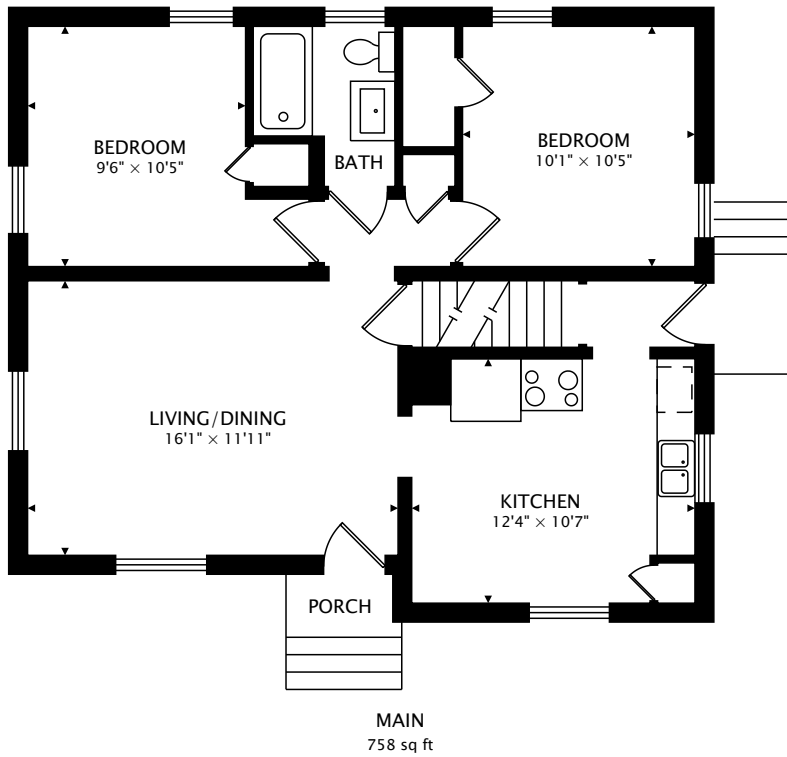

3228 FLORIDA AVE S
MINNEAPOLIS, MN 55426, USA

TOTAL
758 sq ft + 782 sq ft BELOW GRADE

CAPTURED ON: 8 APR 2019
DIMENSIONS, AREAS, LAYOUTS AND DETAILS ARE APPROXIMATE
AND SHOULD BE CONSIDERED ILLUSTRATIVE ONLY.