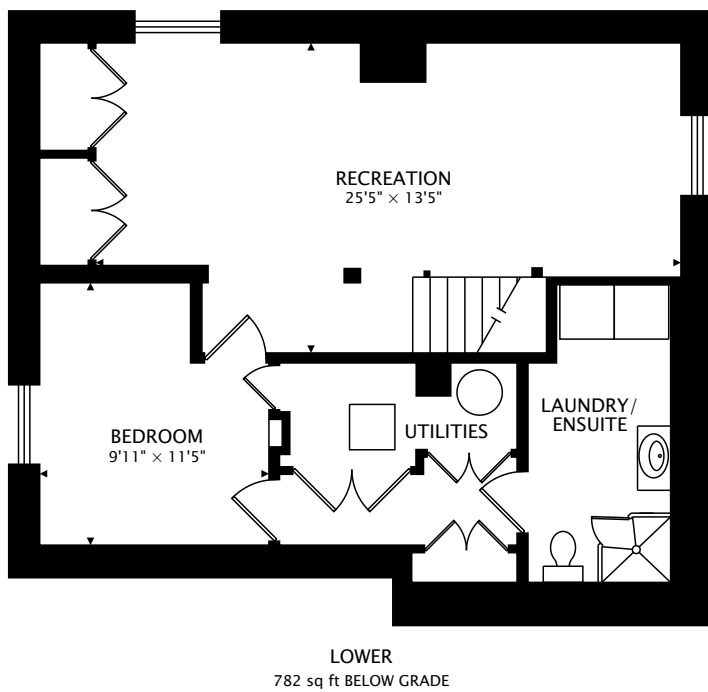

3228 FLORIDA AVE S
MINNEAPOLIS, MN 55426, USA

TOTAL
758 sq ft + 782 sq ft BELOW GRADE

CAPTURED ON: 8 APR 2019
DIMENSIONS, AREAS, LAYOUTS AND DETAILS ARE APPROXIMATE
AND SHOULD BE CONSIDERED ILLUSTRATIVE ONLY.