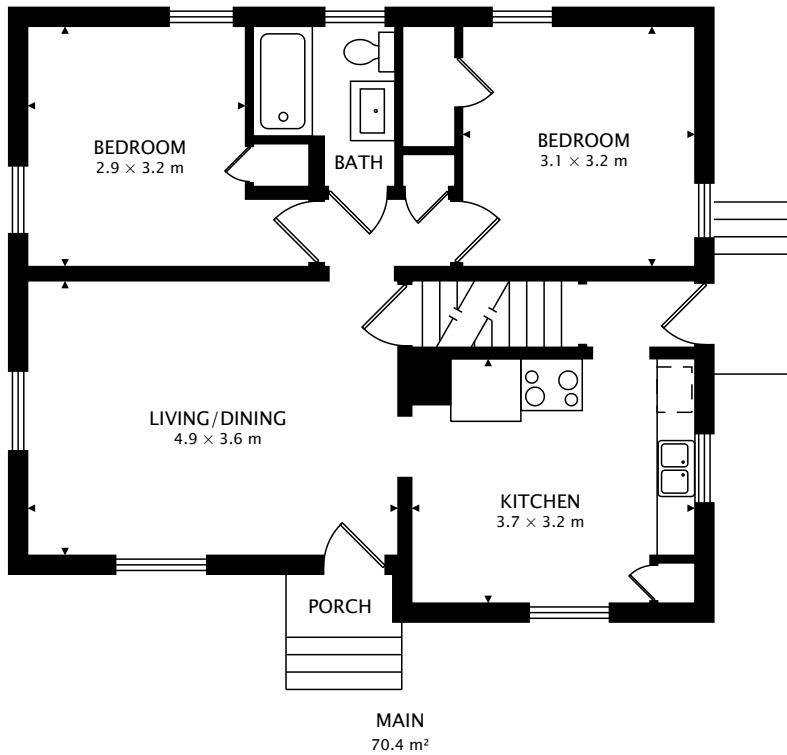

3228 FLORIDA AVE S
MINNEAPOLIS, MN 55426, USA

TOTAL
70.4 m² + 72.7 m² BELOW GRADE

CAPTURED ON: 8 APR 2019
DIMENSIONS, AREAS, LAYOUTS AND DETAILS ARE APPROXIMATE
AND SHOULD BE CONSIDERED ILLUSTRATIVE ONLY.