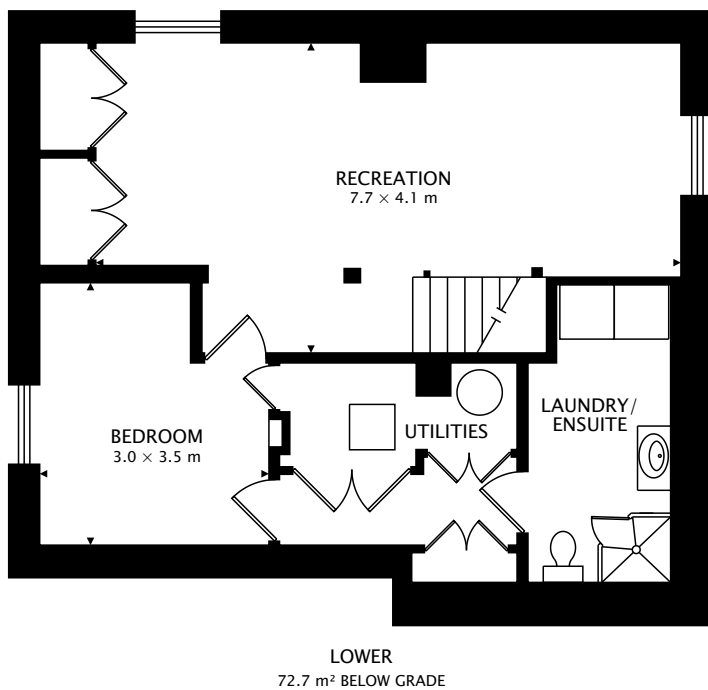

3228 FLORIDA AVE S
MINNEAPOLIS, MN 55426, USA

TOTAL
70.4 m² + 72.7 m² BELOW GRADE

CAPTURED ON: 8 APR 2019
DIMENSIONS, AREAS, LAYOUTS AND DETAILS ARE APPROXIMATE
AND SHOULD BE CONSIDERED ILLUSTRATIVE ONLY.