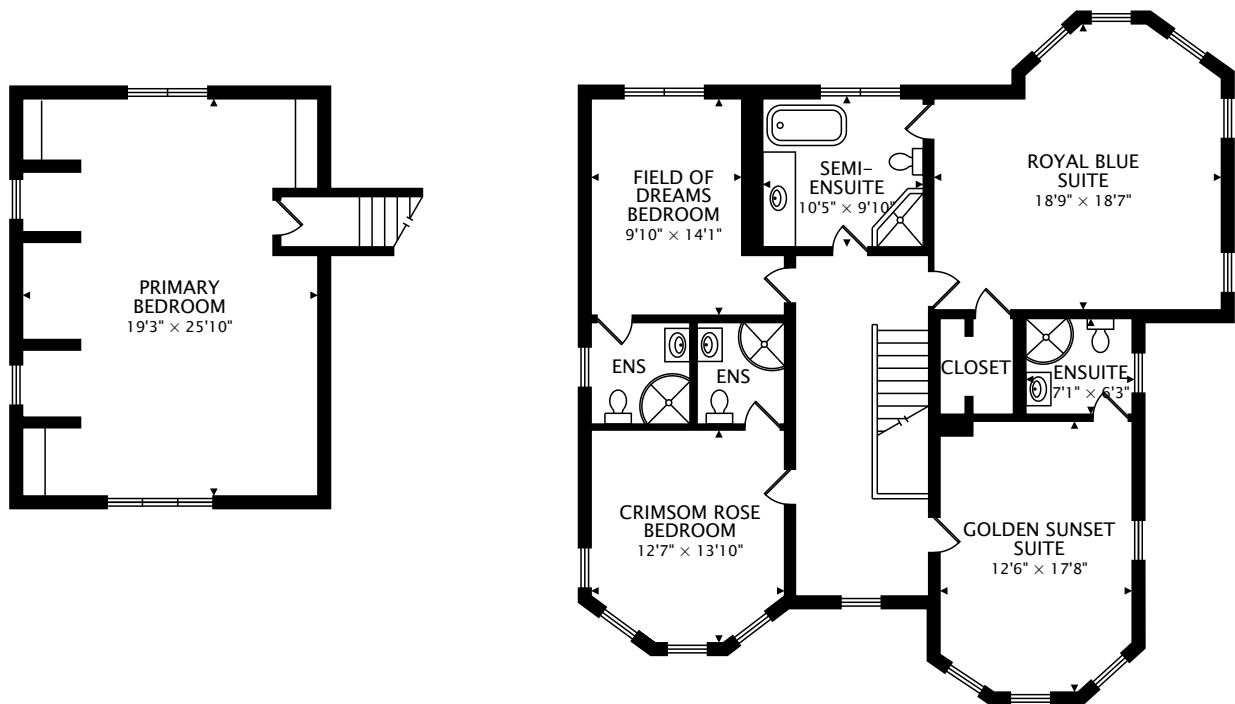

TOTAL

4583 sq ft + 1893 sq ft BELOW GRADE

by Reeledge Productions  
real.vision | www.reeledgeproductions.com

CAPTURED ON: 4 MAR 2021  
DIMENSIONS, AREAS, LAYOUTS AND DETAILS ARE APPROXIMATE  
AND SHOULD BE CONSIDERED ILLUSTRATIVE ONLY.

Leanne Lewis  
Sales Representative  
Royal Lepage Heritage North Realty  
D: 705-626-5723  
leannelewis@royallepage.ca

SECOND  
2082 sq ft

LOWER  
1893 sq ft BELOW GRADE

TOTAL  
4583 sq ft + 1893 sq ft BELOW GRADE