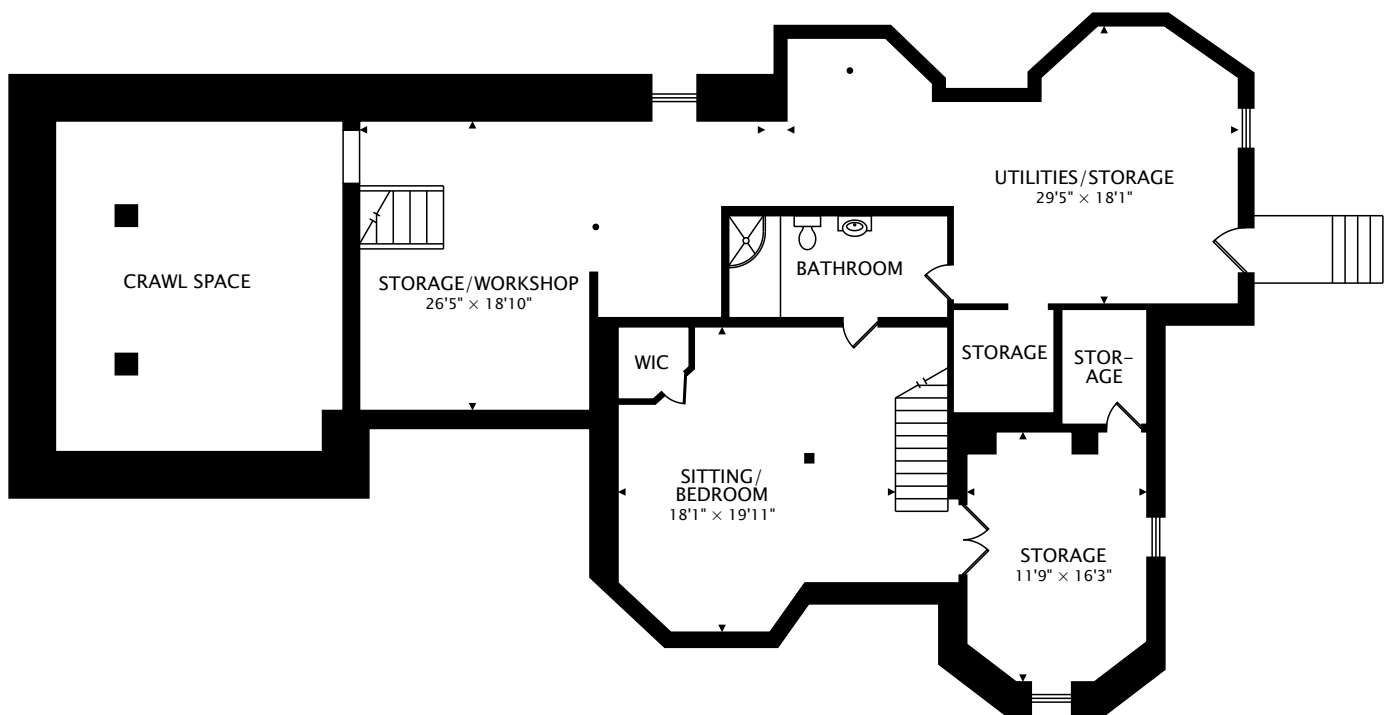

TOTAL

4583 sq ft + 1893 sq ft BELOW GRADE

by Reeledge Productions  
real.vision | www.reeledgeproductions.com

CAPTURED ON: 4 MAR 2021  
DIMENSIONS, AREAS, LAYOUTS AND DETAILS ARE APPROXIMATE  
AND SHOULD BE CONSIDERED ILLUSTRATIVE ONLY.

Leanne Lewis  
Sales Representative  
Royal Lepage Heritage North Realty  
D: 705-626-5723  
leannelewis@royallepage.ca

SECOND  
2082 sq ft

LOWER  
1893 sq ft BELOW GRADE

TOTAL  
4583 sq ft + 1893 sq ft BELOW GRADE