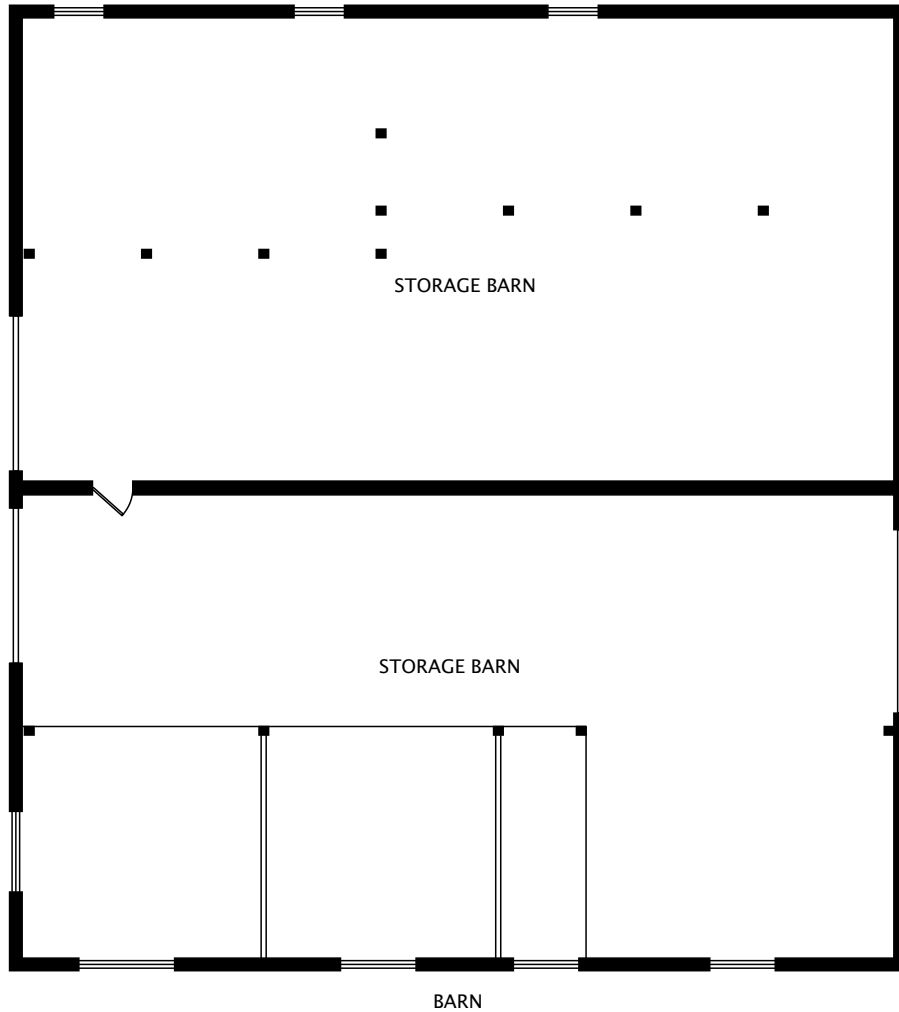

TOTAL

4583 sq ft + 1893 sq ft BELOW GRADE

by Reeledge Productions
real.vision | www.reeledgeproductions.com

CAPTURED ON: 4 MAR 2021
DIMENSIONS, AREAS, LAYOUTS AND DETAILS ARE APPROXIMATE
AND SHOULD BE CONSIDERED ILLUSTRATIVE ONLY.

Leanne Lewis
Sales Representative
Royal Lepage Heritage North Realty
D: 705-626-5723
leannelewis@royallepage.ca

SECOND
2082 sq ft

LOWER
1893 sq ft BELOW GRADE

TOTAL
4583 sq ft + 1893 sq ft BELOW GRADE

TOTAL

4583 sq ft + 1893 sq ft BELOW GRADE