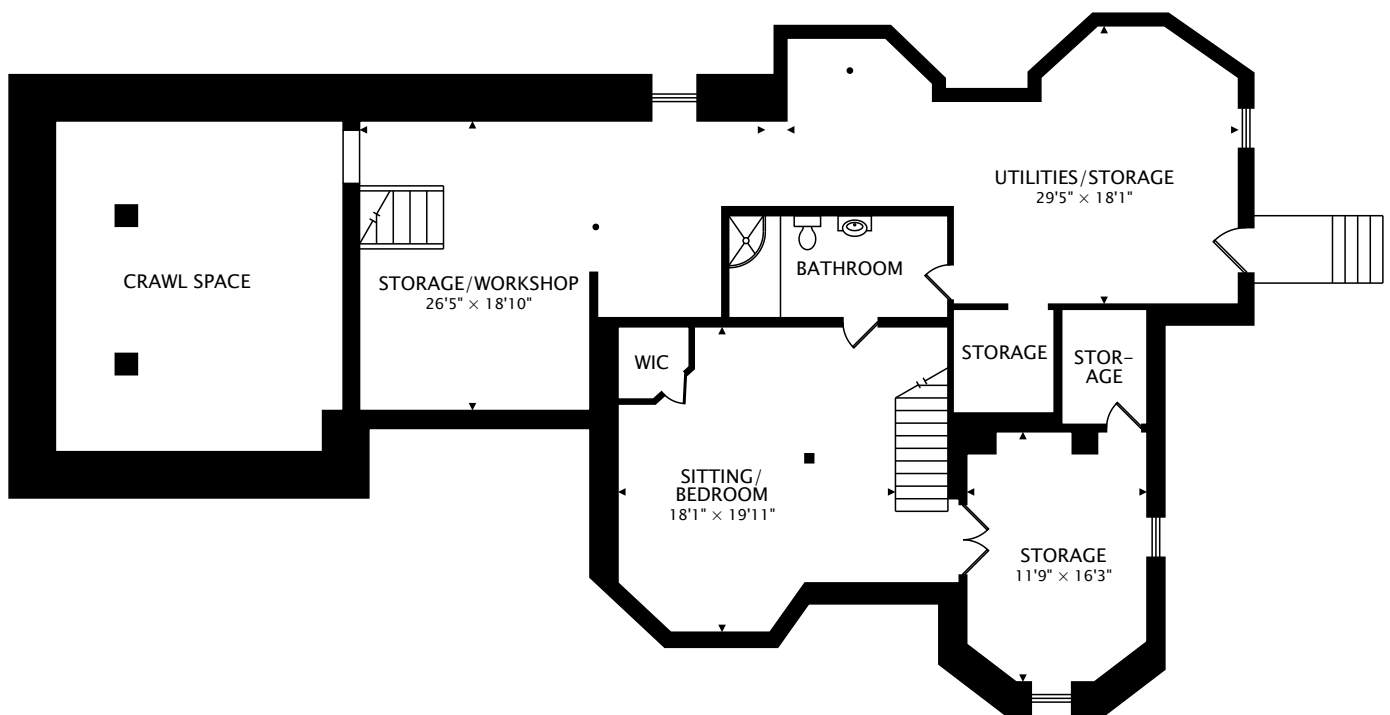

TOTAL

4583 sq ft + 1893 sq ft BELOW GRADE

by Reeledge Productions
real.vision | www.reeledgeproductions.com

CAPTURED ON: 4 MAR 2021
DIMENSIONS, AREAS, LAYOUTS AND DETAILS ARE APPROXIMATE
AND SHOULD BE CONSIDERED ILLUSTRATIVE ONLY.

Leanne Lewis
Sales Representative
Royal Lepage Heritage North Realty
D: 705-626-5723
leannelewis@royallepage.ca

SECOND
2082 sq ft

LOWER
1893 sq ft BELOW GRADE

TOTAL
4583 sq ft + 1893 sq ft BELOW GRADE

TOTAL

4583 sq ft + 1893 sq ft BELOW GRADE