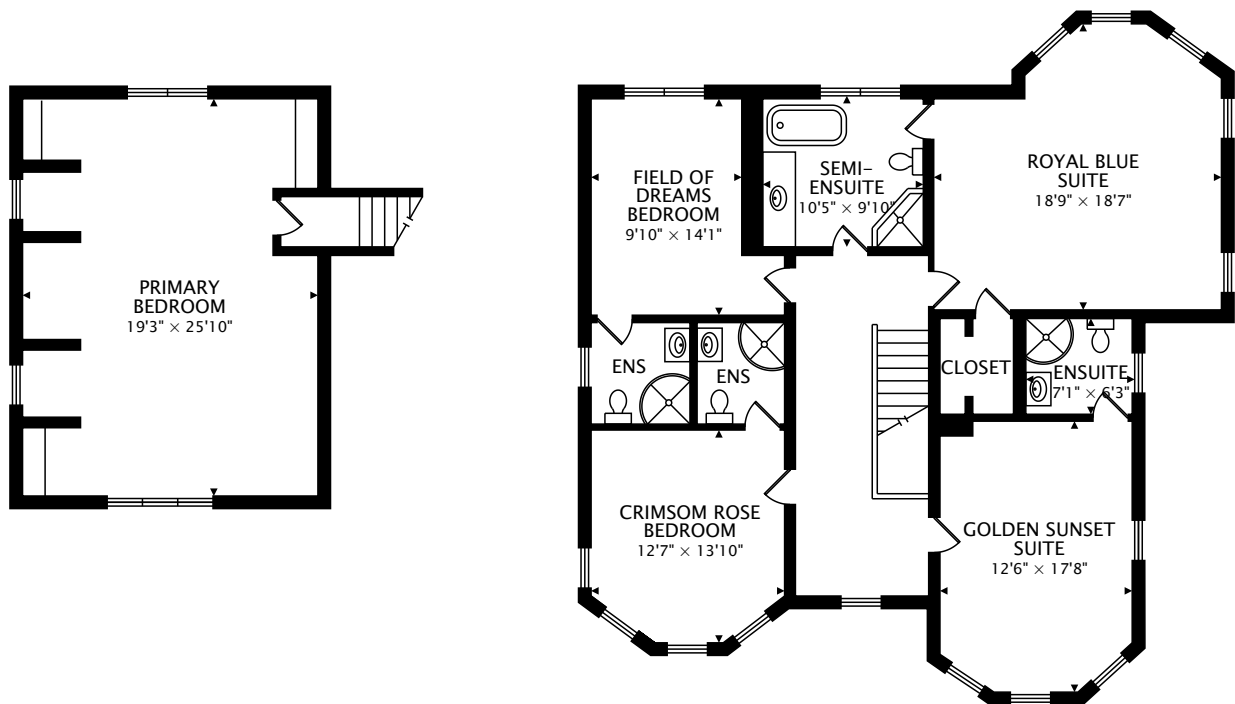

TOTAL

4583 sq ft + 1893 sq ft BELOW GRADE

by Reeledge Productions
real.vision | www.reeledgeproductions.com

CAPTURED ON: 4 MAR 2021
DIMENSIONS, AREAS, LAYOUTS AND DETAILS ARE APPROXIMATE
AND SHOULD BE CONSIDERED ILLUSTRATIVE ONLY.

Leanne Lewis
Sales Representative
Royal Lepage Heritage North Realty
D: 705-626-5723
leannelewis@royallepage.ca

SECOND
2082 sq ft

LOWER
1893 sq ft BELOW GRADE

TOTAL
4583 sq ft + 1893 sq ft BELOW GRADE

TOTAL

4583 sq ft + 1893 sq ft BELOW GRADE