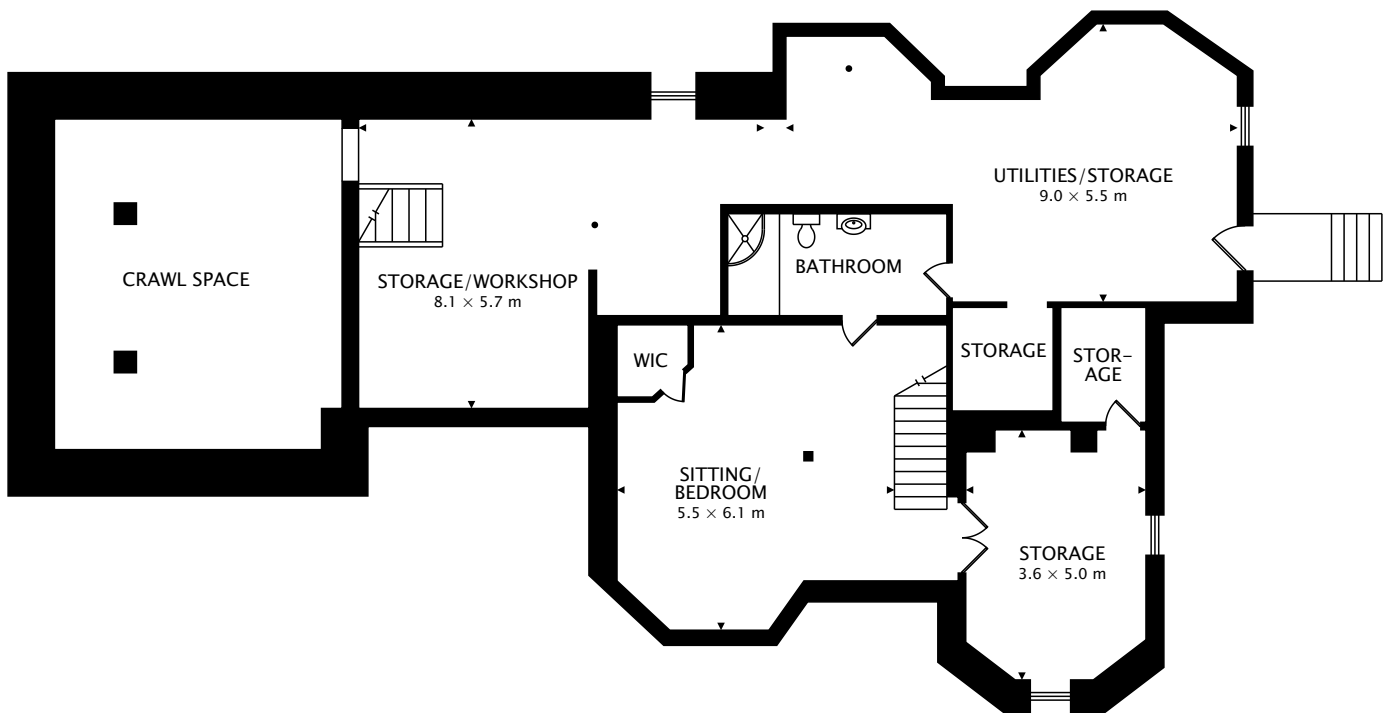

SECOND
193.4 m²

LOWER
175.9 m² BELOW GRADE

TOTAL
425.8 m² + 175.9 m² BELOW GRADE