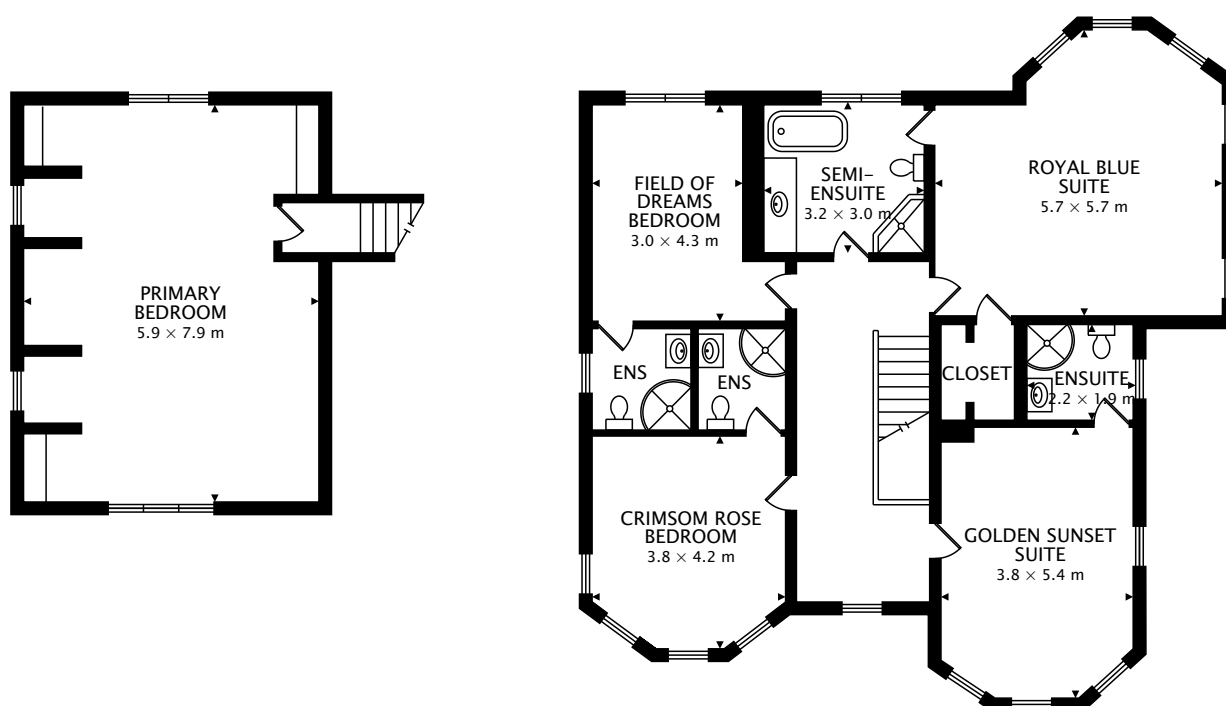

TOTAL

425.8 m<sup>2</sup> + 175.9 m<sup>2</sup> BELOW GRADE

by Reedge Productions  
real.vision | www.reedgeproductions.com

CAPTURED ON: 4 MAR 2021  
DIMENSIONS, AREAS, LAYOUTS AND DETAILS ARE APPROXIMATE  
AND SHOULD BE CONSIDERED ILLUSTRATIVE ONLY.

Leanne Lewis  
Sales Representative  
Royal Lepage Heritage North Realty  
D: 705-626-5723  
leannelewis@royallepage.ca

SECOND  
193.4 m<sup>2</sup>

LOWER  
175.9 m<sup>2</sup> BELOW GRADE

TOTAL  
425.8 m<sup>2</sup> + 175.9 m<sup>2</sup> BELOW GRADE