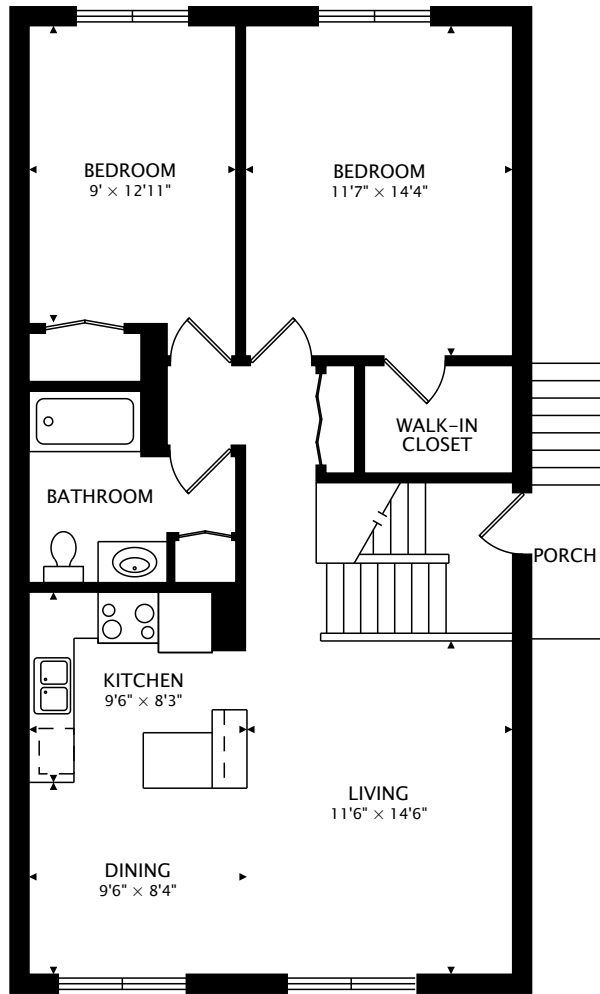

1541 ROUNDHOUSE CIR
SHAKOPEE, MN 55379, USA

MAIN
951 sq ft

GROUND
448 sq ft

TOTAL
1399 sq ft

CAPTURED ON: 14 MAR 2019
DIMENSIONS, AREAS, LAYOUTS AND DETAILS ARE APPROXIMATE
AND SHOULD BE CONSIDERED ILLUSTRATIVE ONLY.