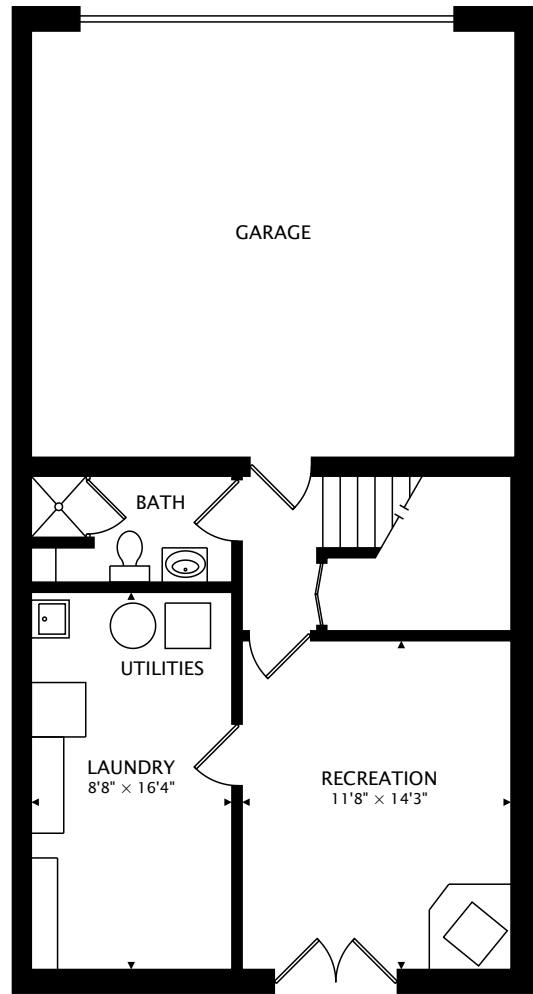

1541 ROUNDHOUSE CIR
SHAKOPEE, MN 55379, USA

MAIN
951 sq ft

GROUND
448 sq ft

TOTAL
1399 sq ft

CAPTURED ON: 14 MAR 2019
DIMENSIONS, AREAS, LAYOUTS AND DETAILS ARE APPROXIMATE
AND SHOULD BE CONSIDERED ILLUSTRATIVE ONLY.