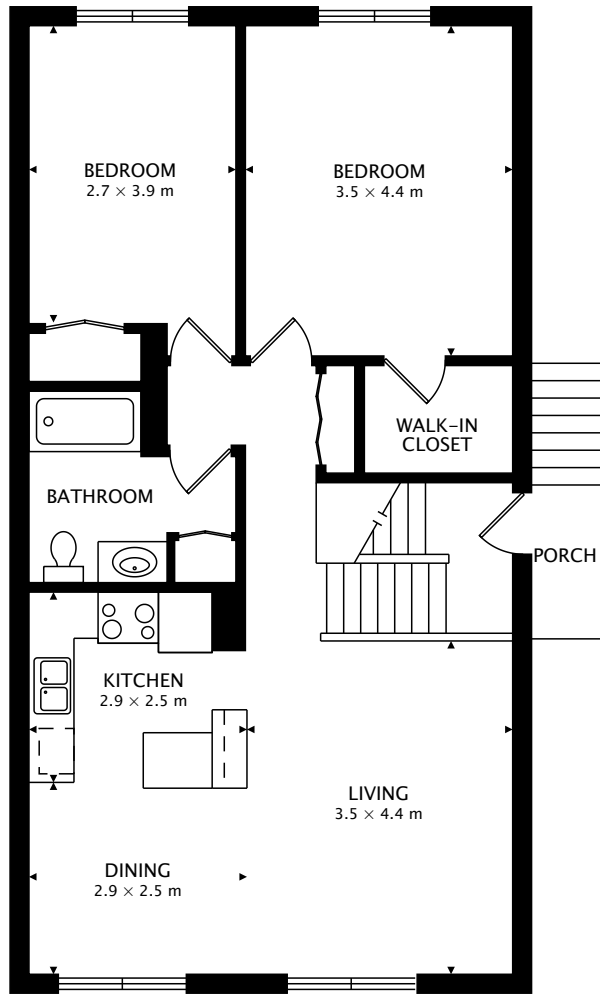

1541 ROUNDHOUSE CIR  
SHAKOPEE, MN 55379, USA

MAIN  
88.4 m<sup>2</sup>

GROUND  
41.6 m<sup>2</sup>

TOTAL  
130.0 m<sup>2</sup>

CAPTURED ON: 14 MAR 2019  
DIMENSIONS, AREAS, LAYOUTS AND DETAILS ARE APPROXIMATE  
AND SHOULD BE CONSIDERED ILLUSTRATIVE ONLY.