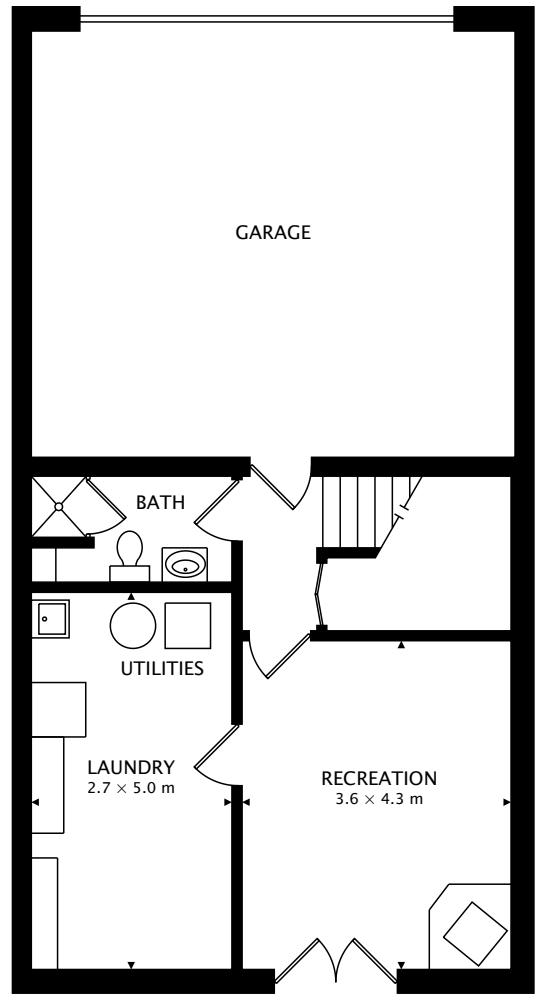

1541 ROUNDHOUSE CIR  
SHAKOPEE, MN 55379, USA

MAIN  
88.4 m<sup>2</sup>

GROUND  
41.6 m<sup>2</sup>

TOTAL  
130.0 m<sup>2</sup>

CAPTURED ON: 14 MAR 2019  
DIMENSIONS, AREAS, LAYOUTS AND DETAILS ARE APPROXIMATE  
AND SHOULD BE CONSIDERED ILLUSTRATIVE ONLY.