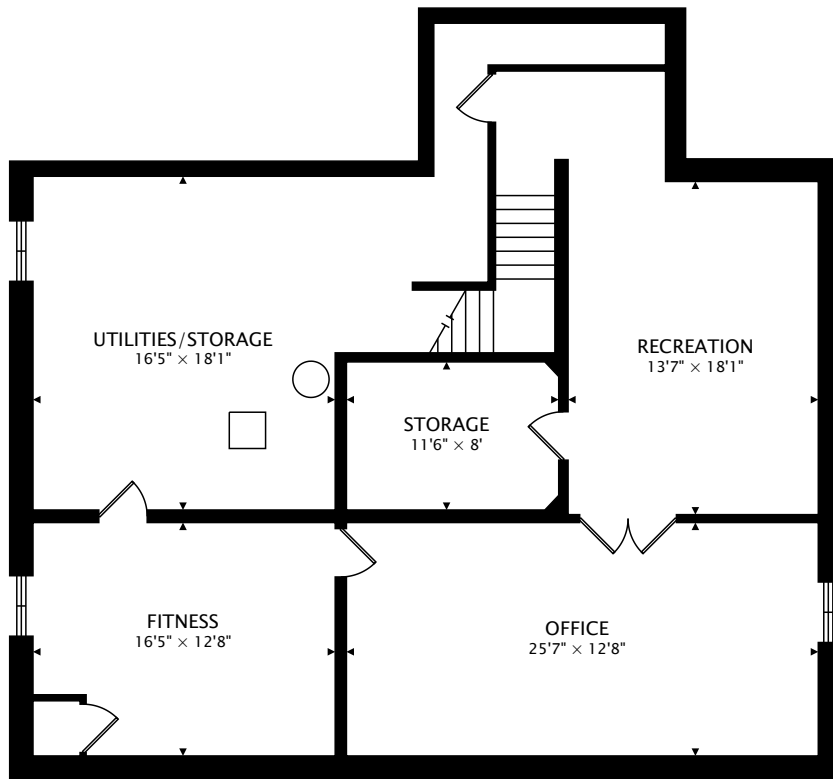

### TOTAL

2638 sq ft + 1630 sq ft BELOW GRADE

CAPTURED ON: 5 DEC 2018

DIMENSIONS, AREAS, LAYOUTS AND DETAILS ARE APPROXIMATE AND SHOULD BE CONSIDERED ILLUSTRATIVE ONLY.

# 1958 TREVINO TERRACE

VERNON HILLS, IL 60061, USA

SECOND  
764 sq ft

LOWER  
1630 sq ft BELOW GRADE

TOTAL  
2638 sq ft + 1630 sq ft BELOW GRADE

CAPTURED ON: 5 DEC 2018  
DIMENSIONS, AREAS, LAYOUTS AND DETAILS ARE APPROXIMATE  
AND SHOULD BE CONSIDERED ILLUSTRATIVE ONLY.