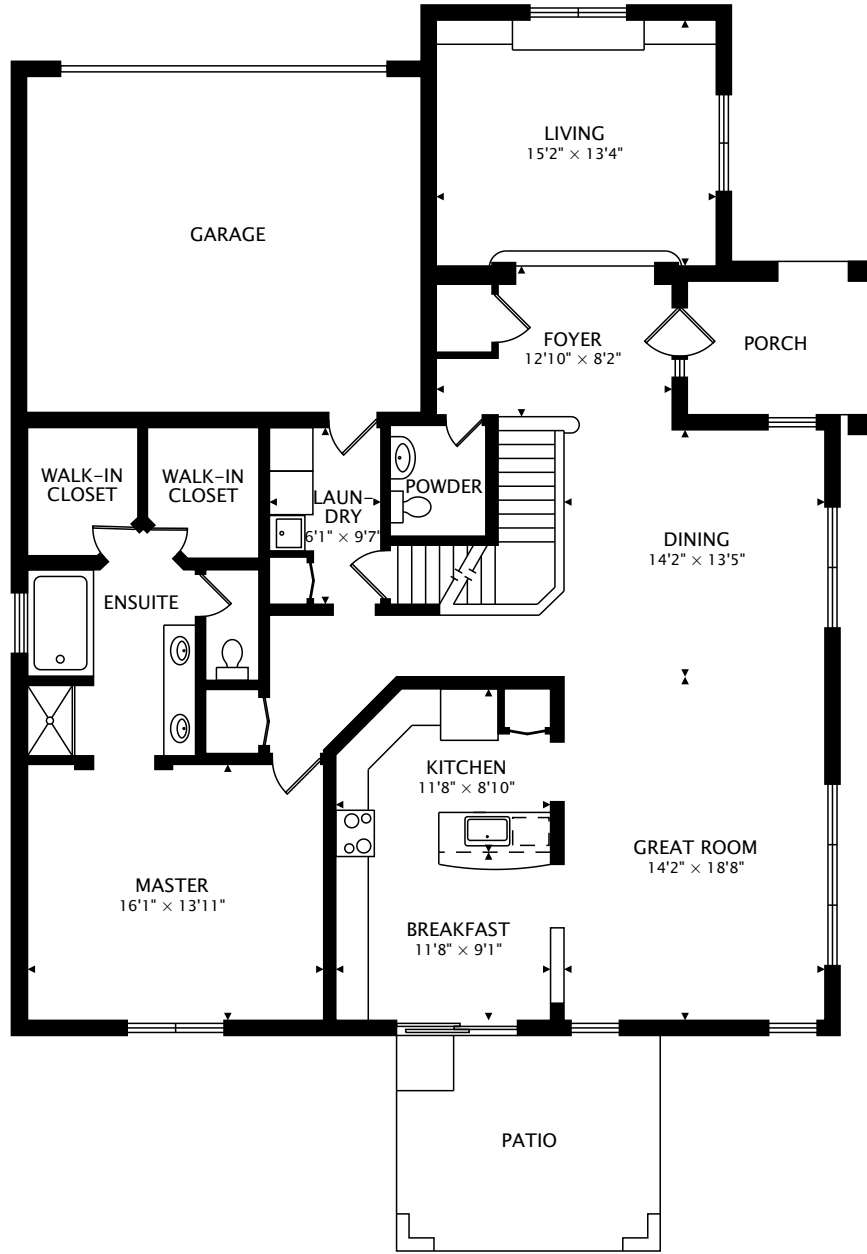

# 1958 TREVINO TERRACE

VERNON HILLS, IL 60061, USA

MAIN  
1874 sq ft

### TOTAL

2638 sq ft + 1630 sq ft BELOW GRADE

CAPTURED ON: 5 DEC 2018

DIMENSIONS, AREAS, LAYOUTS AND DETAILS ARE APPROXIMATE AND SHOULD BE CONSIDERED ILLUSTRATIVE ONLY.

# 1958 TREVINO TERRACE

VERNON HILLS, IL 60061, USA

SECOND  
764 sq ft

LOWER  
1630 sq ft BELOW GRADE

TOTAL  
2638 sq ft + 1630 sq ft BELOW GRADE

CAPTURED ON: 5 DEC 2018  
DIMENSIONS, AREAS, LAYOUTS AND DETAILS ARE APPROXIMATE  
AND SHOULD BE CONSIDERED ILLUSTRATIVE ONLY.