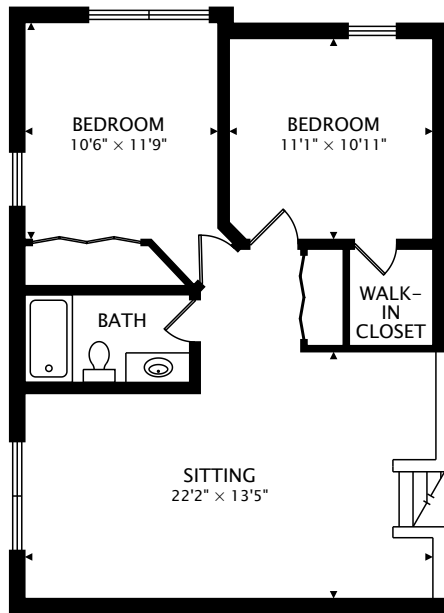

# 1958 TREVINO TERRACE

VERNON HILLS, IL 60061, USA

MAIN  
1874 sq ft

### TOTAL

2638 sq ft + 1630 sq ft BELOW GRADE

CAPTURED ON: 5 DEC 2018

DIMENSIONS, AREAS, LAYOUTS AND DETAILS ARE APPROXIMATE AND SHOULD BE CONSIDERED ILLUSTRATIVE ONLY.

# 1958 TREVINO TERRACE

VERNON HILLS, IL 60061, USA

SECOND  
764 sq ft

LOWER  
1630 sq ft BELOW GRADE

TOTAL  
2638 sq ft + 1630 sq ft BELOW GRADE

CAPTURED ON: 5 DEC 2018  
DIMENSIONS, AREAS, LAYOUTS AND DETAILS ARE APPROXIMATE  
AND SHOULD BE CONSIDERED ILLUSTRATIVE ONLY.