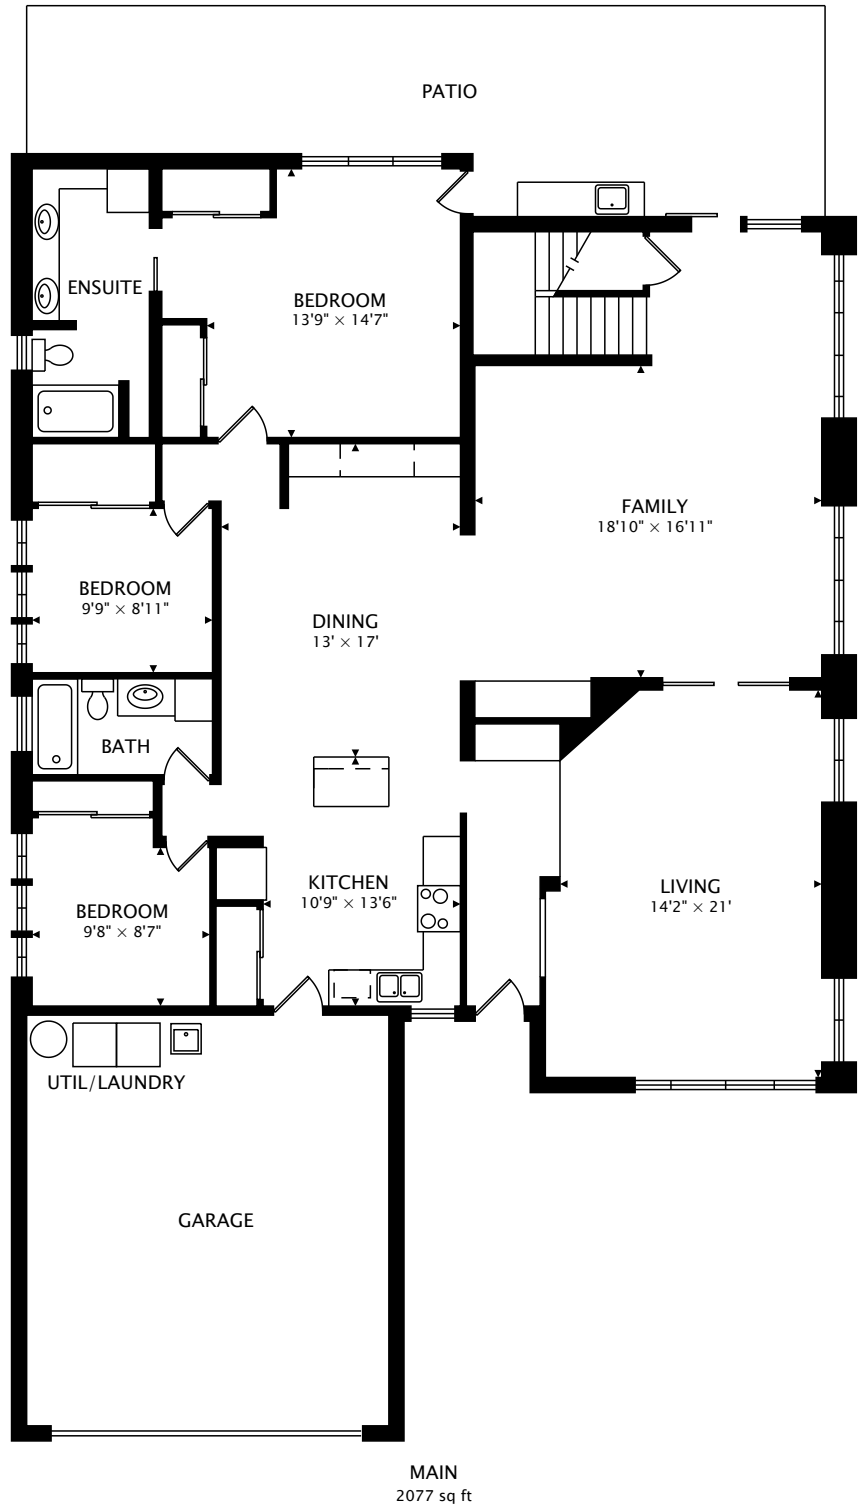

45-067 KANEOHE BAY DR. APT A
KANEOHE, HI 96744

TOTAL
2854 sq ft

CAPTURED ON: 29 JUL 2018
DIMENSIONS, AREAS, LAYOUTS AND DETAILS ARE APPROXIMATE
AND SHOULD BE CONSIDERED ILLUSTRATIVE ONLY.