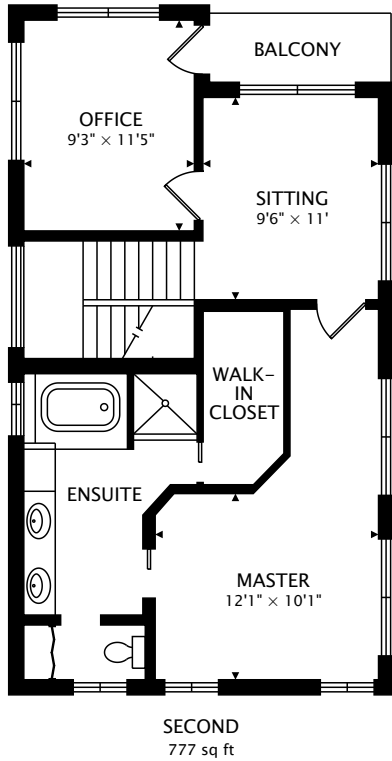

45-067 KANEOHE BAY DR. APT A
KANEOHE, HI 96744

TOTAL
2854 sq ft

CAPTURED ON: 29 JUL 2018
DIMENSIONS, AREAS, LAYOUTS AND DETAILS ARE APPROXIMATE
AND SHOULD BE CONSIDERED ILLUSTRATIVE ONLY.