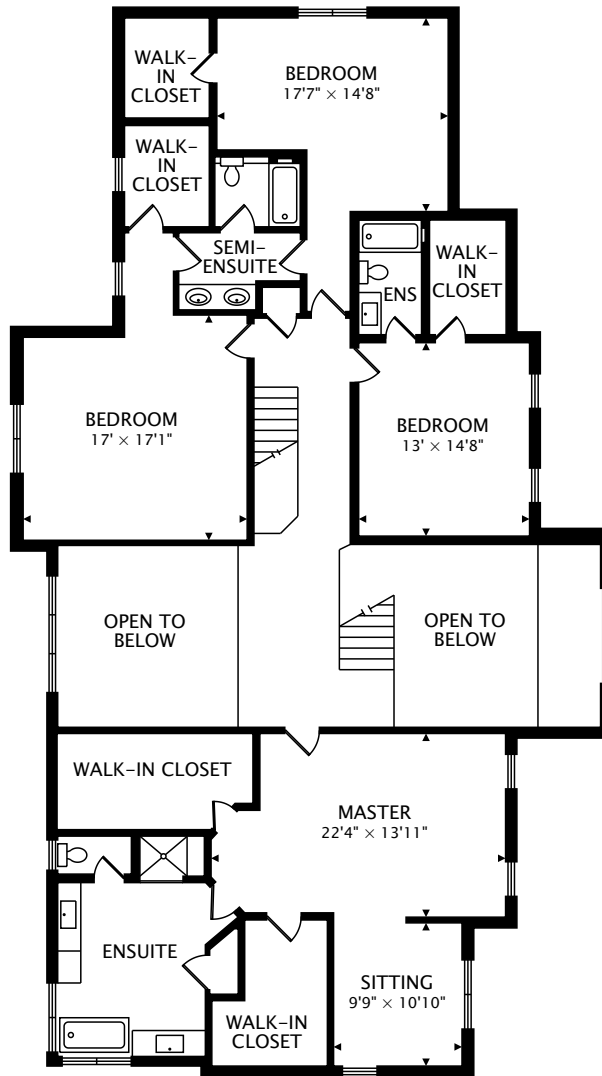

6 BANNOCKBURN CT
BANNOCKBURN, IL 60015, USA

TOTAL
6035 sq ft + 2775 sq ft BELOW GRADE

CAPTURED ON: 24 AUG 2018
DIMENSIONS, AREAS, LAYOUTS AND DETAILS ARE APPROXIMATE
AND SHOULD BE CONSIDERED ILLUSTRATIVE ONLY.

6 BANNOCKBURN CT
BANNOCKBURN, IL 60015, USA

SECOND
2372 sq ft

TOTAL
6035 sq ft + 2775 sq ft BELOW GRADE

CAPTURED ON: 24 AUG 2018
DIMENSIONS, AREAS, LAYOUTS AND DETAILS ARE APPROXIMATE
AND SHOULD BE CONSIDERED ILLUSTRATIVE ONLY.

TOTAL
6035 sq ft + 2775 sq ft BELOW GRADE