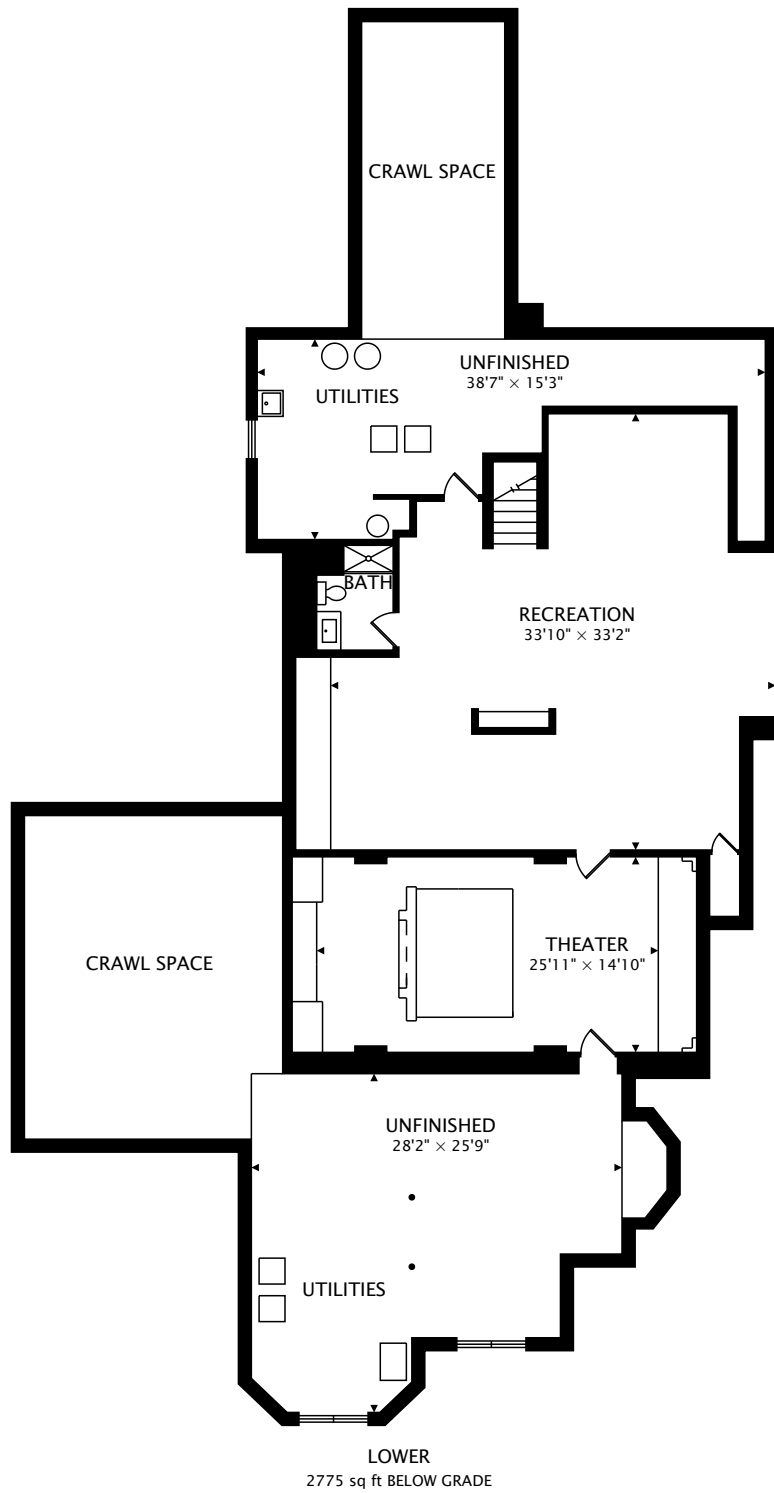

6 BANNOCKBURN CT
BANNOCKBURN, IL 60015, USA

TOTAL
6035 sq ft + 2775 sq ft BELOW GRADE

CAPTURED ON: 24 AUG 2018
DIMENSIONS, AREAS, LAYOUTS AND DETAILS ARE APPROXIMATE
AND SHOULD BE CONSIDERED ILLUSTRATIVE ONLY.

6 BANNOCKBURN CT
BANNOCKBURN, IL 60015, USA

SECOND
2372 sq ft

TOTAL
6035 sq ft + 2775 sq ft BELOW GRADE

CAPTURED ON: 24 AUG 2018
DIMENSIONS, AREAS, LAYOUTS AND DETAILS ARE APPROXIMATE
AND SHOULD BE CONSIDERED ILLUSTRATIVE ONLY.

TOTAL
6035 sq ft + 2775 sq ft BELOW GRADE