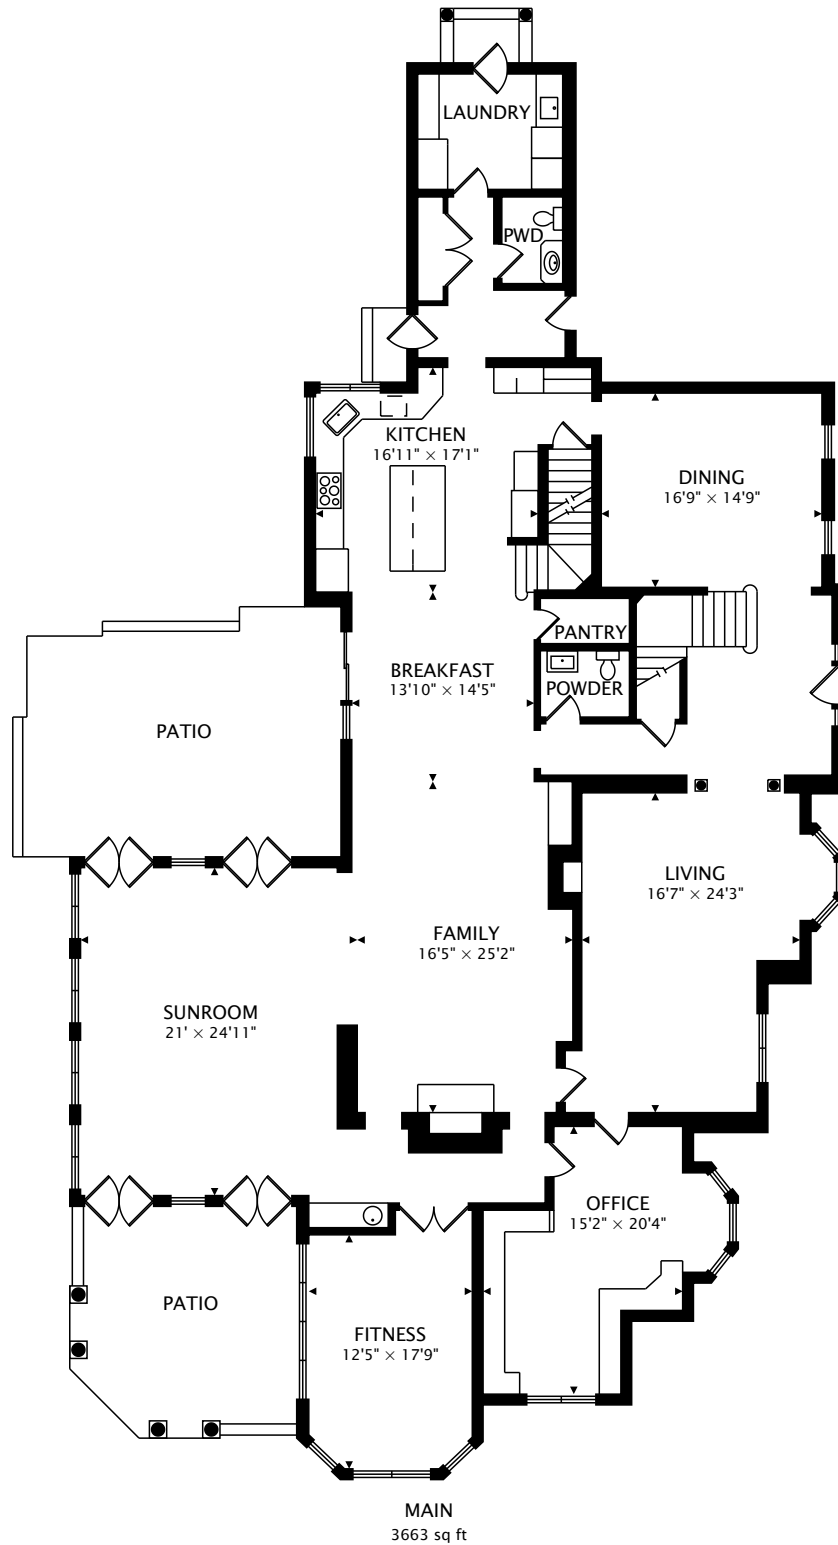

6 BANNOCKBURN CT
BANNOCKBURN, IL 60015, USA

TOTAL
6035 sq ft + 2775 sq ft BELOW GRADE

CAPTURED ON: 24 AUG 2018
DIMENSIONS, AREAS, LAYOUTS AND DETAILS ARE APPROXIMATE
AND SHOULD BE CONSIDERED ILLUSTRATIVE ONLY.

6 BANNOCKBURN CT
BANNOCKBURN, IL 60015, USA

SECOND
2372 sq ft

TOTAL
6035 sq ft + 2775 sq ft BELOW GRADE

CAPTURED ON: 24 AUG 2018
DIMENSIONS, AREAS, LAYOUTS AND DETAILS ARE APPROXIMATE
AND SHOULD BE CONSIDERED ILLUSTRATIVE ONLY.

TOTAL
6035 sq ft + 2775 sq ft BELOW GRADE