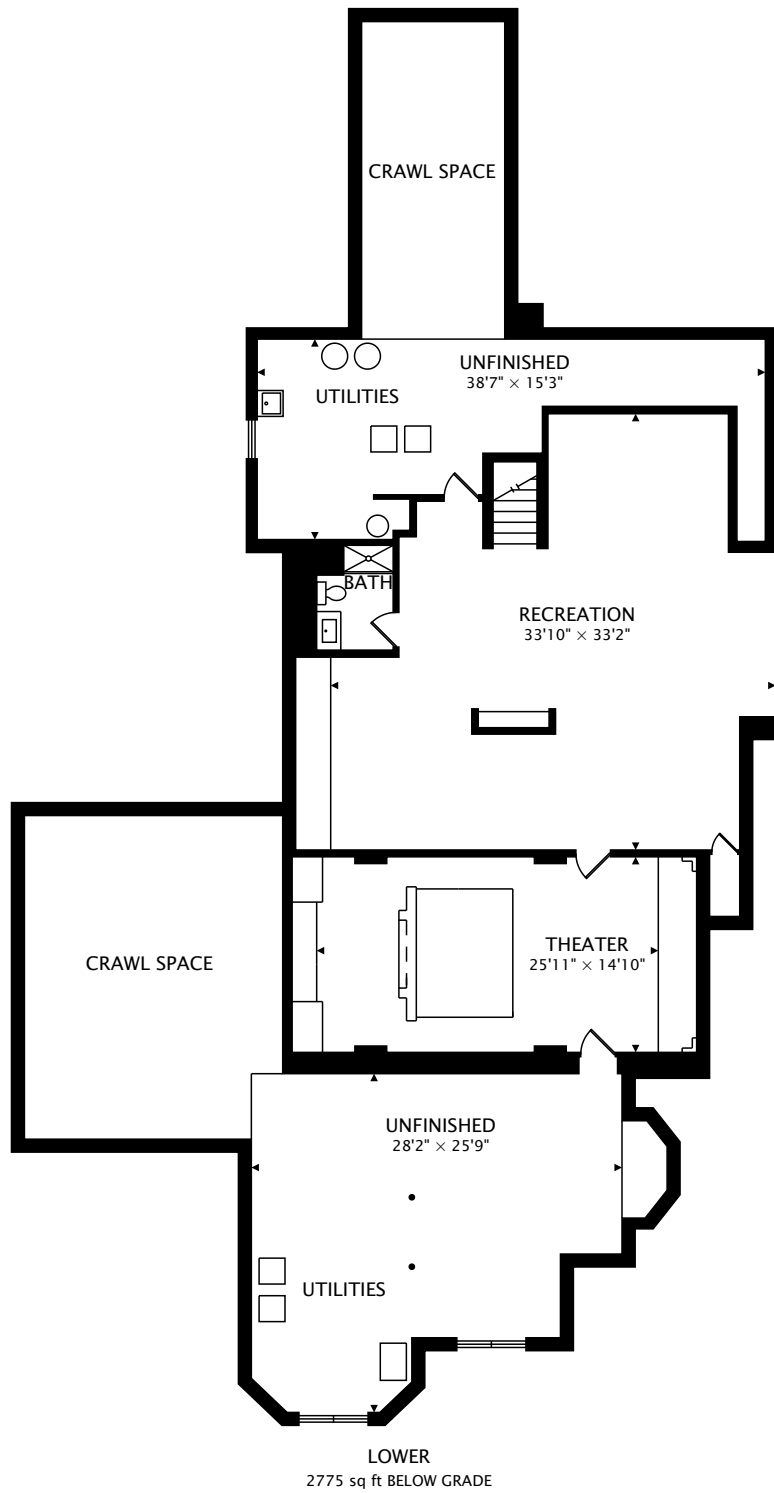

6 BANNOCKBURN CT
BANNOCKBURN, IL 60015, USA

TOTAL
6035 sq ft + 2775 sq ft BELOW GRADE

CAPTURED ON: 24 AUG 2018
DIMENSIONS, AREAS, LAYOUTS AND DETAILS ARE APPROXIMATE
AND SHOULD BE CONSIDERED ILLUSTRATIVE ONLY.

SECOND
2372 sq ft

TOTAL
6035 sq ft + 2775 sq ft BELOW GRADE

CAPTURED ON: 24 AUG 2018
DIMENSIONS, AREAS, LAYOUTS AND DETAILS ARE APPROXIMATE
AND SHOULD BE CONSIDERED ILLUSTRATIVE ONLY.

TOTAL
6035 sq ft + 2775 sq ft BELOW GRADE