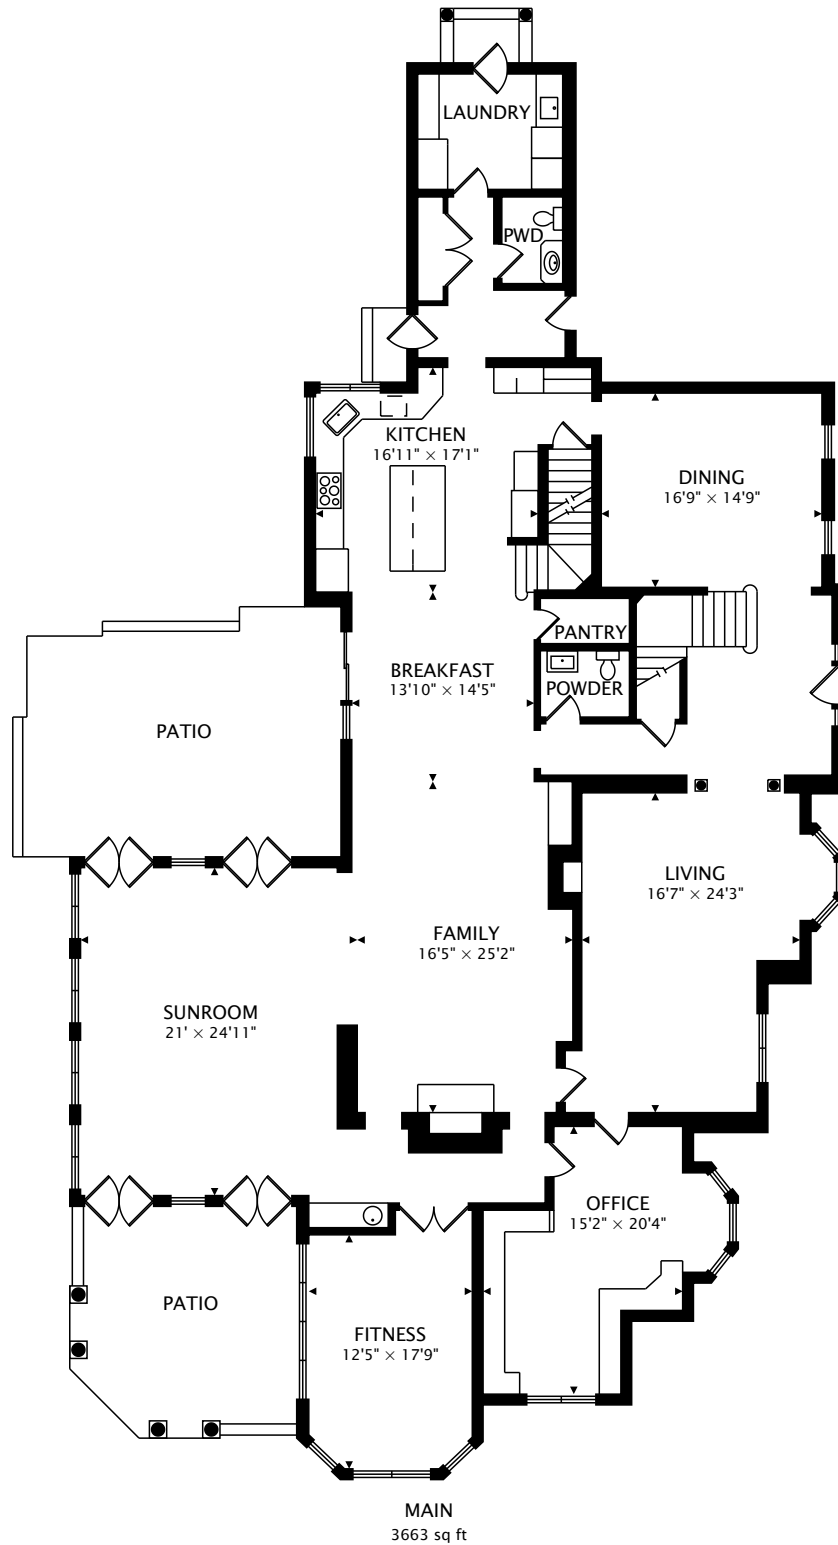

6 BANNOCKBURN CT
BANNOCKBURN, IL 60015, USA

TOTAL
6035 sq ft + 2775 sq ft BELOW GRADE

CAPTURED ON: 24 AUG 2018
DIMENSIONS, AREAS, LAYOUTS AND DETAILS ARE APPROXIMATE
AND SHOULD BE CONSIDERED ILLUSTRATIVE ONLY.

SECOND
2372 sq ft

TOTAL
6035 sq ft + 2775 sq ft BELOW GRADE

CAPTURED ON: 24 AUG 2018
DIMENSIONS, AREAS, LAYOUTS AND DETAILS ARE APPROXIMATE
AND SHOULD BE CONSIDERED ILLUSTRATIVE ONLY.

TOTAL
6035 sq ft + 2775 sq ft BELOW GRADE