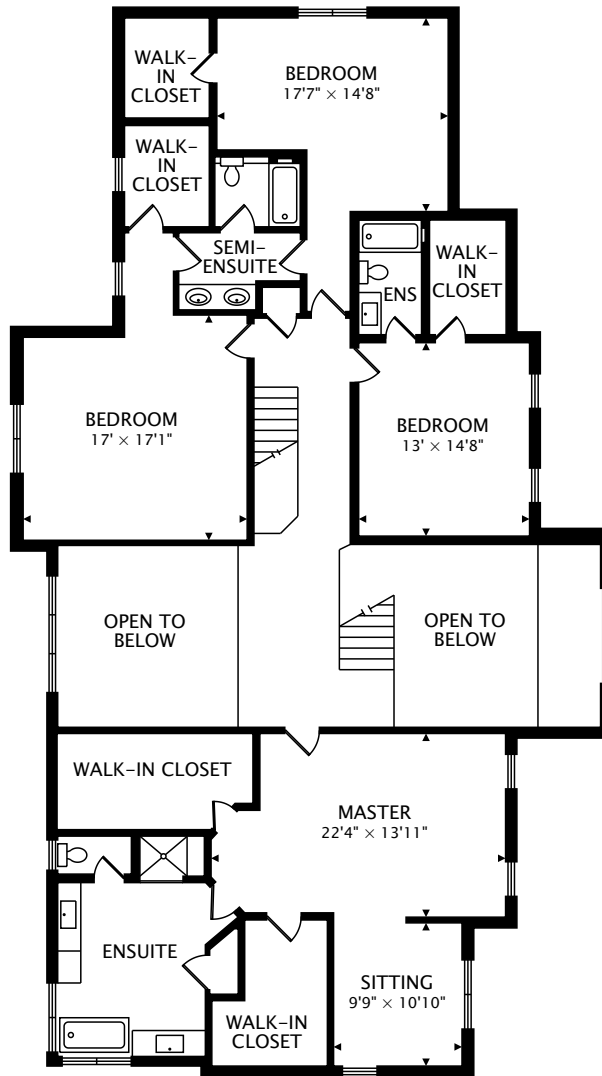

6 BANNOCKBURN CT
BANNOCKBURN, IL 60015, USA

TOTAL
6035 sq ft + 2775 sq ft BELOW GRADE

CAPTURED ON: 24 AUG 2018
DIMENSIONS, AREAS, LAYOUTS AND DETAILS ARE APPROXIMATE
AND SHOULD BE CONSIDERED ILLUSTRATIVE ONLY.

SECOND
2372 sq ft

TOTAL
6035 sq ft + 2775 sq ft BELOW GRADE

CAPTURED ON: 24 AUG 2018
DIMENSIONS, AREAS, LAYOUTS AND DETAILS ARE APPROXIMATE
AND SHOULD BE CONSIDERED ILLUSTRATIVE ONLY.

TOTAL
6035 sq ft + 2775 sq ft BELOW GRADE