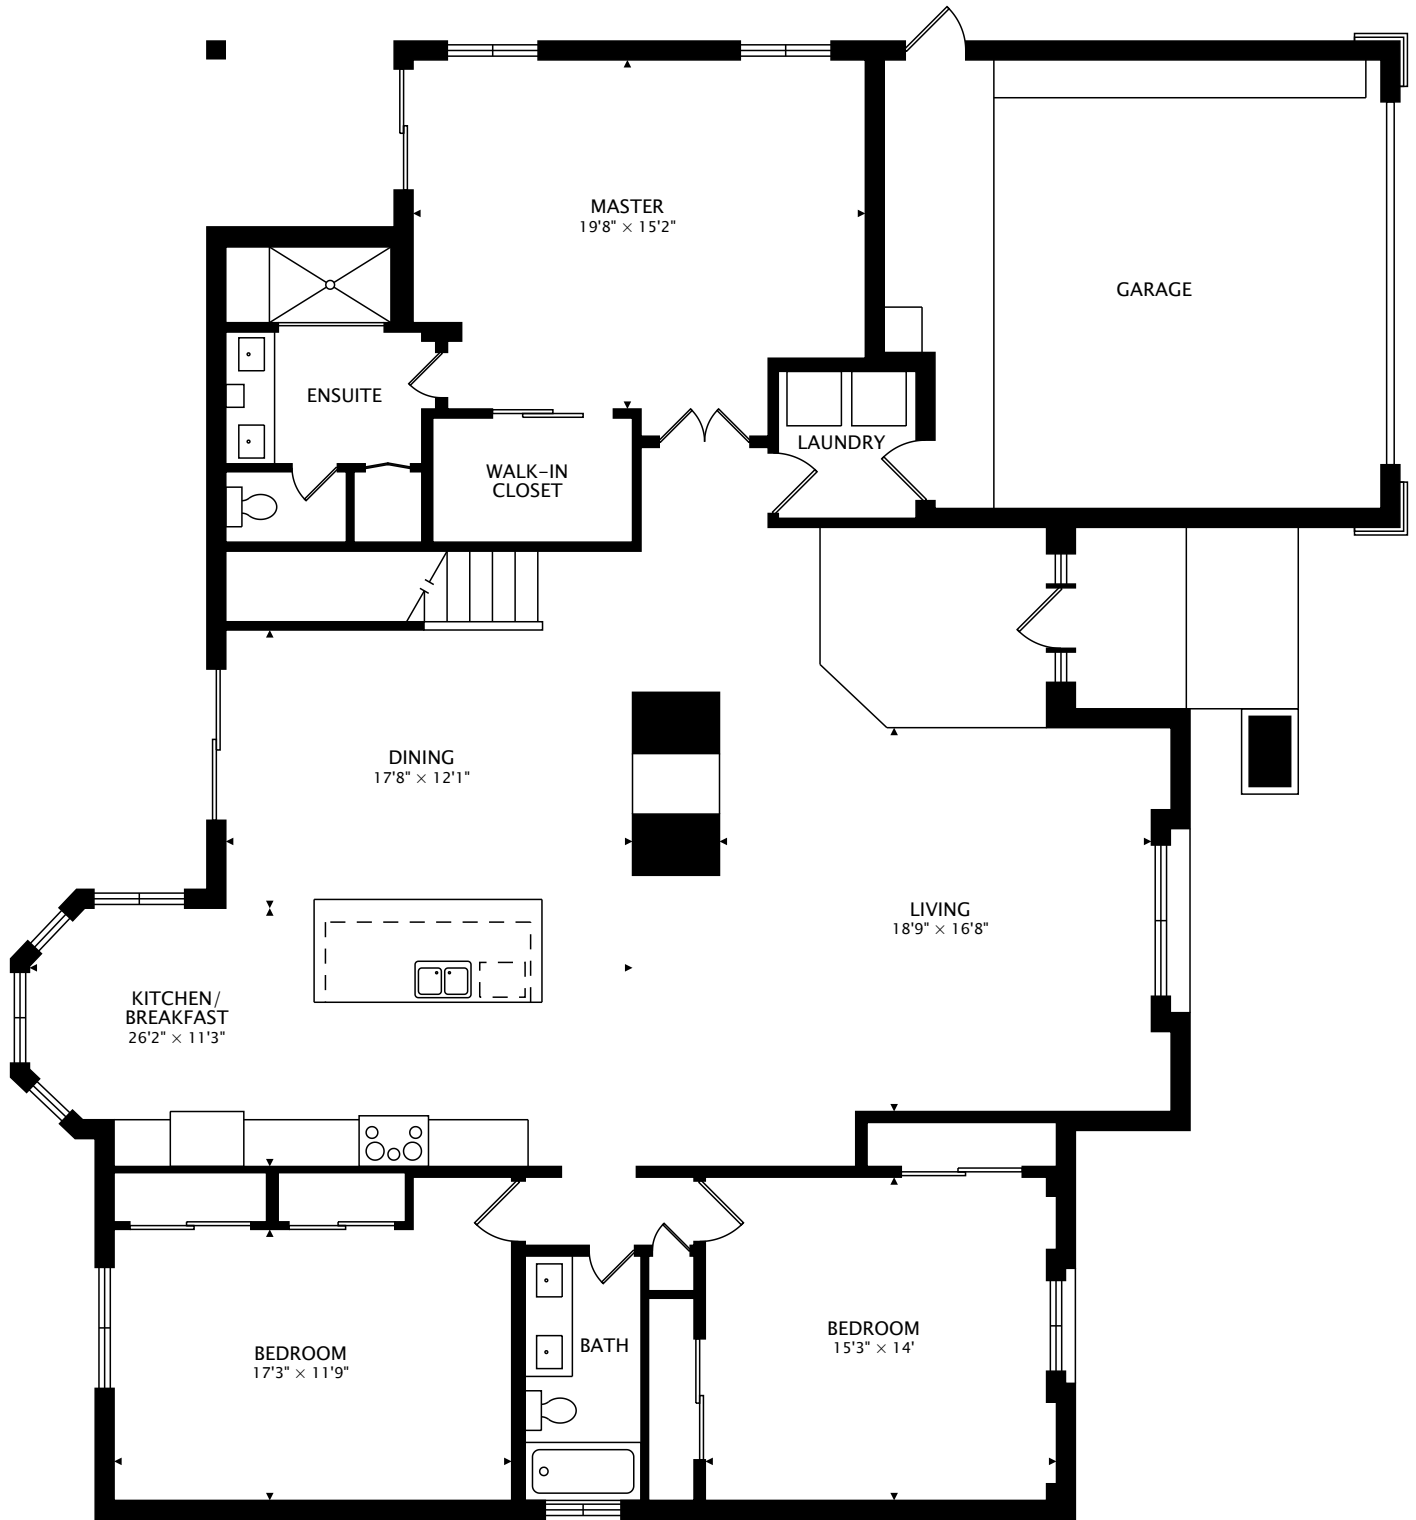

16221 N 50TH ST, SCOTTSDALE, AZ 85254

MAIN
2446 sq ft

TOTAL
2446 sq ft + 2396 sq ft BELOW GRADE

CAPTURED ON: 10 OCT 2017
DIMENSIONS, AREAS, LAYOUTS AND DETAILS ARE APPROXIMATE
AND SHOULD BE CONSIDERED ILLUSTRATIVE ONLY.

16221 N 50TH ST, SCOTTSDALE, AZ 85254

LOWER
2396 sq ft BELOW GRADE

TOTAL
2446 sq ft + 2396 sq ft BELOW GRADE

CAPTURED ON: 10 OCT 2017
DIMENSIONS, AREAS, LAYOUTS AND DETAILS ARE APPROXIMATE
AND SHOULD BE CONSIDERED ILLUSTRATIVE ONLY.