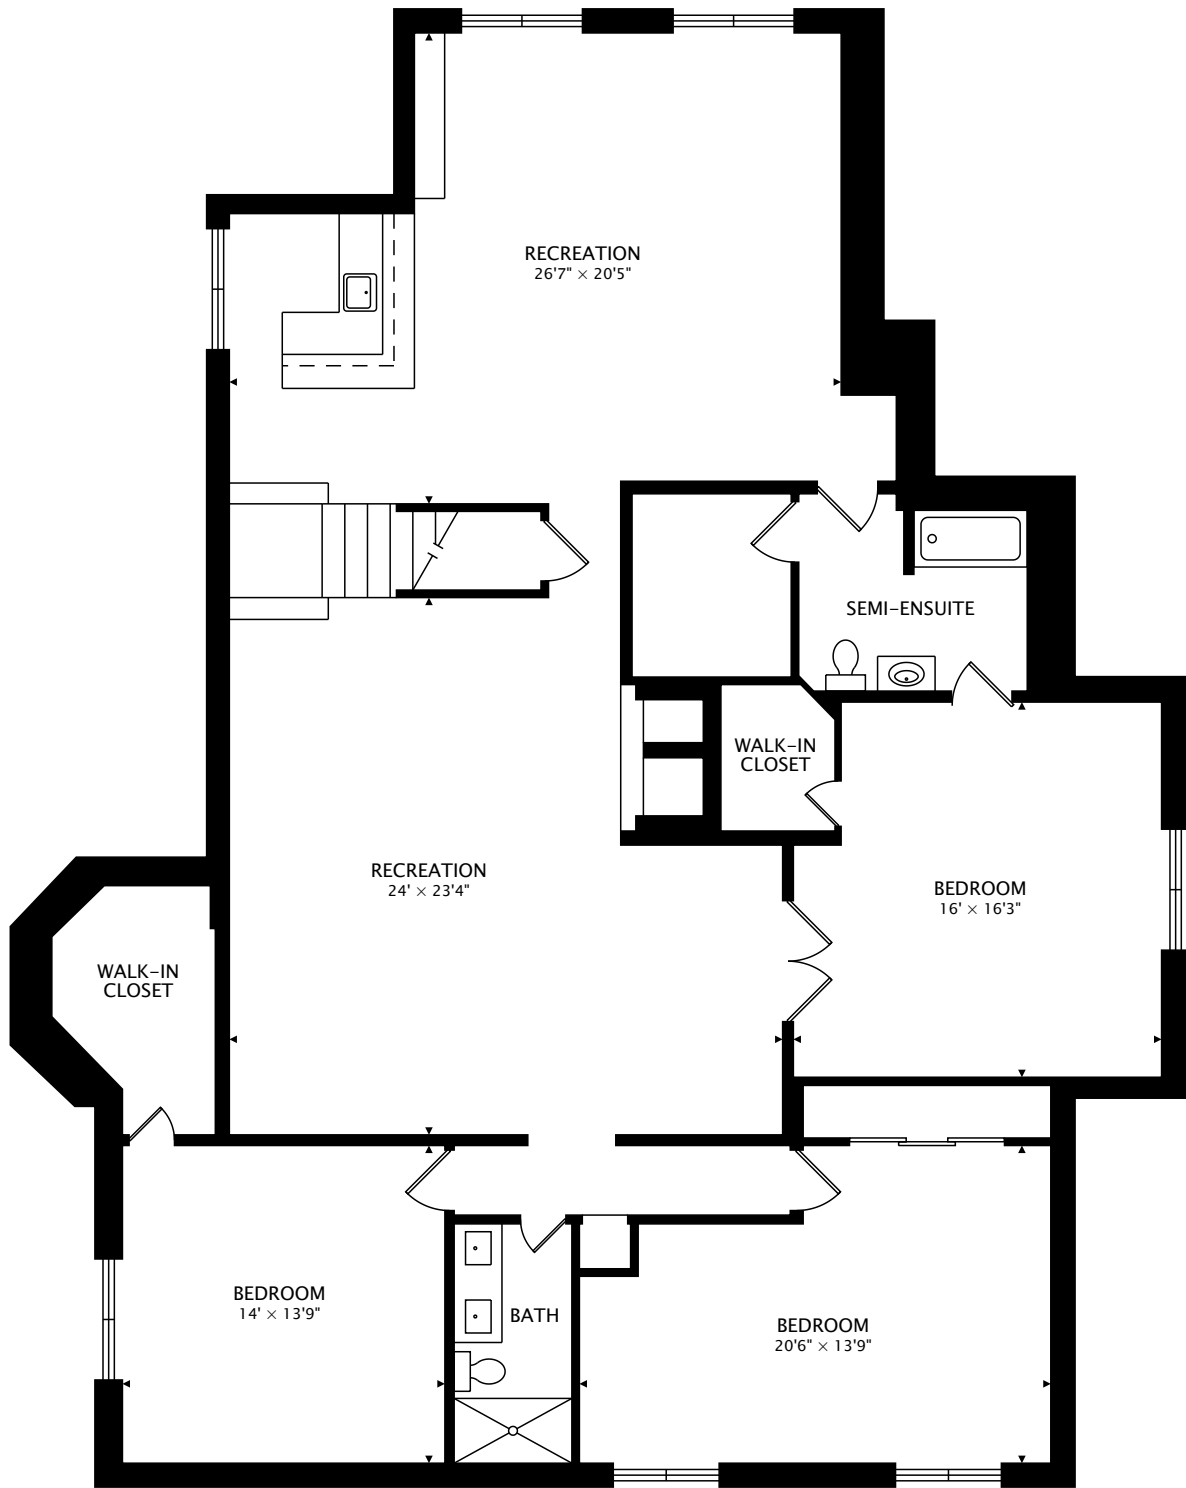

16221 N 50TH ST, SCOTTSDALE, AZ 85254

MAIN
2446 sq ft

TOTAL
2446 sq ft + 2396 sq ft BELOW GRADE

CAPTURED ON: 10 OCT 2017
DIMENSIONS, AREAS, LAYOUTS AND DETAILS ARE APPROXIMATE
AND SHOULD BE CONSIDERED ILLUSTRATIVE ONLY.

16221 N 50TH ST, SCOTTSDALE, AZ 85254

LOWER
2396 sq ft BELOW GRADE

TOTAL
2446 sq ft + 2396 sq ft BELOW GRADE

CAPTURED ON: 10 OCT 2017
DIMENSIONS, AREAS, LAYOUTS AND DETAILS ARE APPROXIMATE
AND SHOULD BE CONSIDERED ILLUSTRATIVE ONLY.