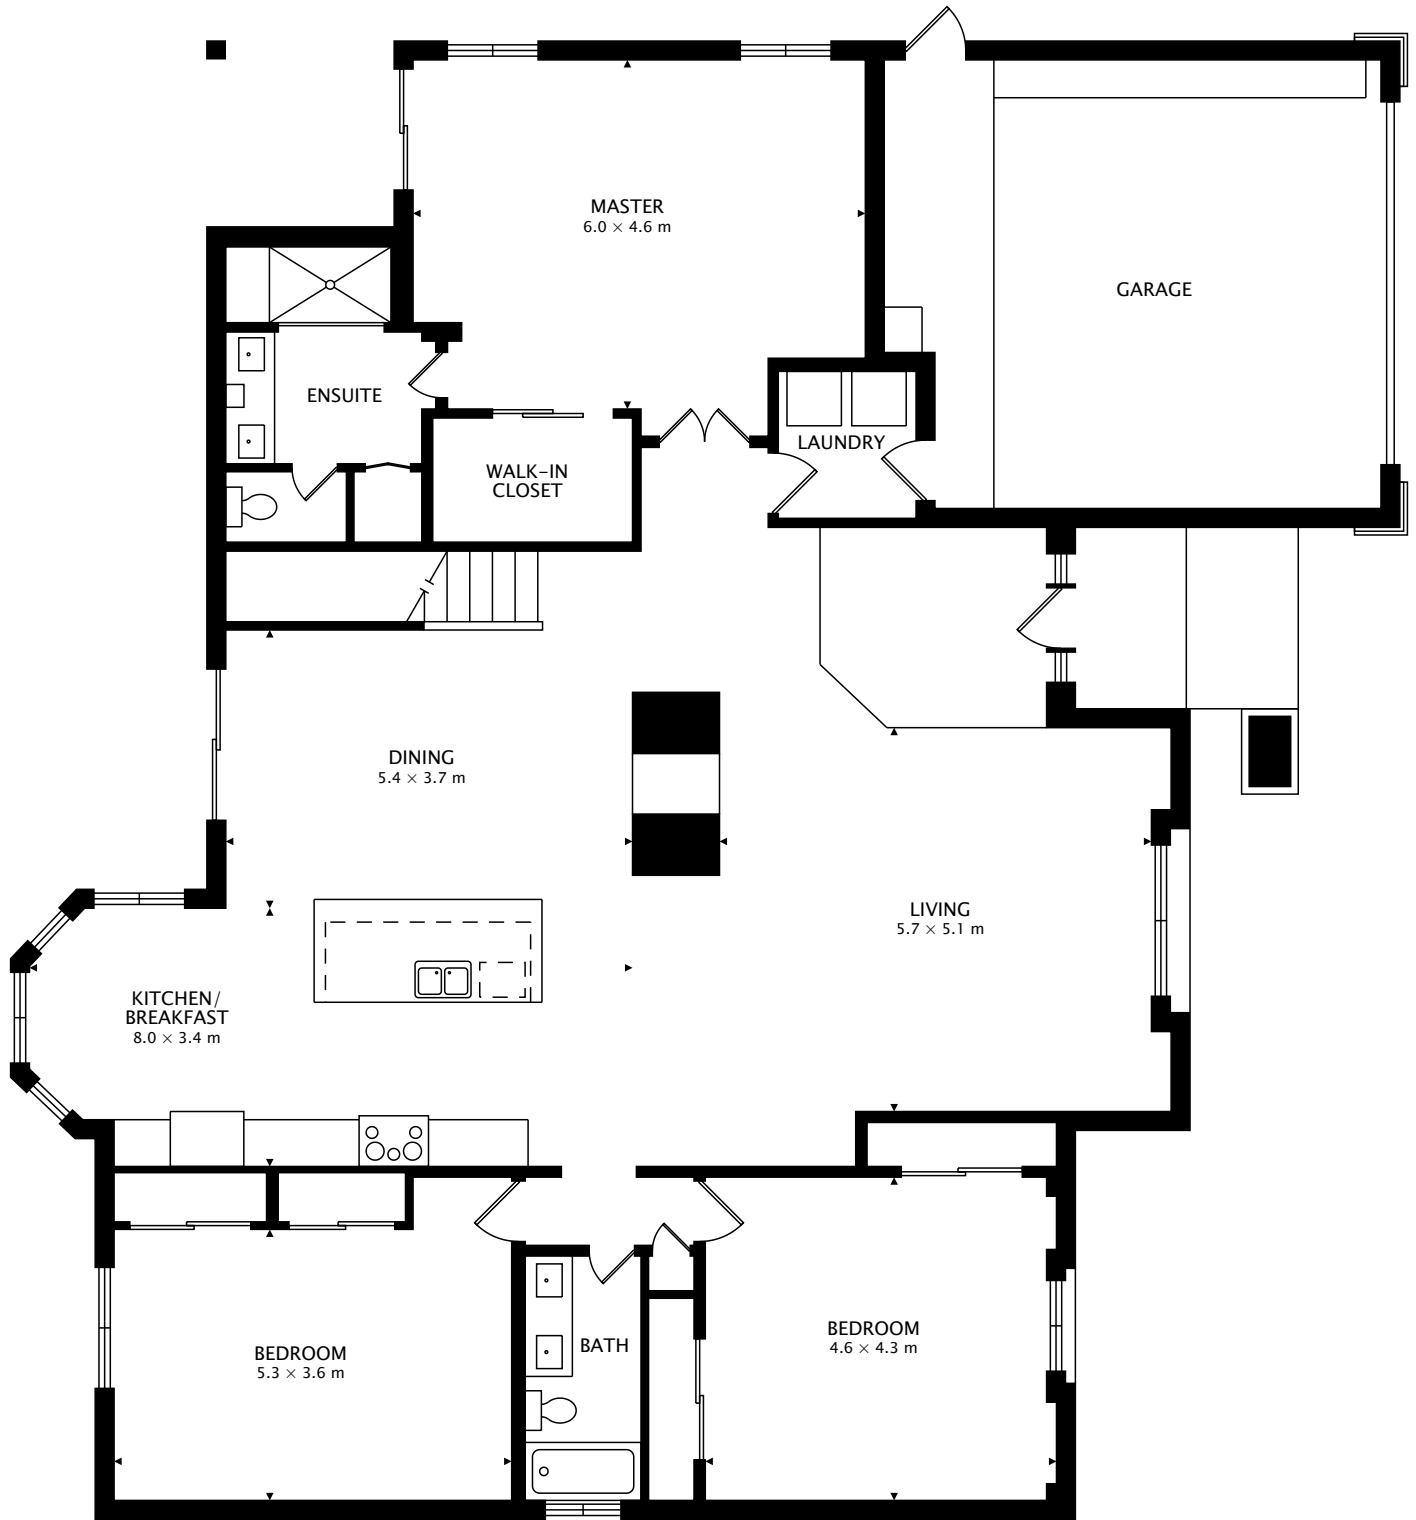

16221 N 50TH ST, SCOTTSDALE, AZ 85254

MAIN  
227.2 m<sup>2</sup>

TOTAL  
227.2 m<sup>2</sup> + 222.6 m<sup>2</sup> BELOW GRADE

CAPTURED ON: 10 OCT 2017  
DIMENSIONS, AREAS, LAYOUTS AND DETAILS ARE APPROXIMATE  
AND SHOULD BE CONSIDERED ILLUSTRATIVE ONLY.

16221 N 50TH ST, SCOTTSDALE, AZ 85254

LOWER  
222.6 m<sup>2</sup> BELOW GRADE

TOTAL  
227.2 m<sup>2</sup> + 222.6 m<sup>2</sup> BELOW GRADE

CAPTURED ON: 10 OCT 2017  
DIMENSIONS, AREAS, LAYOUTS AND DETAILS ARE APPROXIMATE  
AND SHOULD BE CONSIDERED ILLUSTRATIVE ONLY.