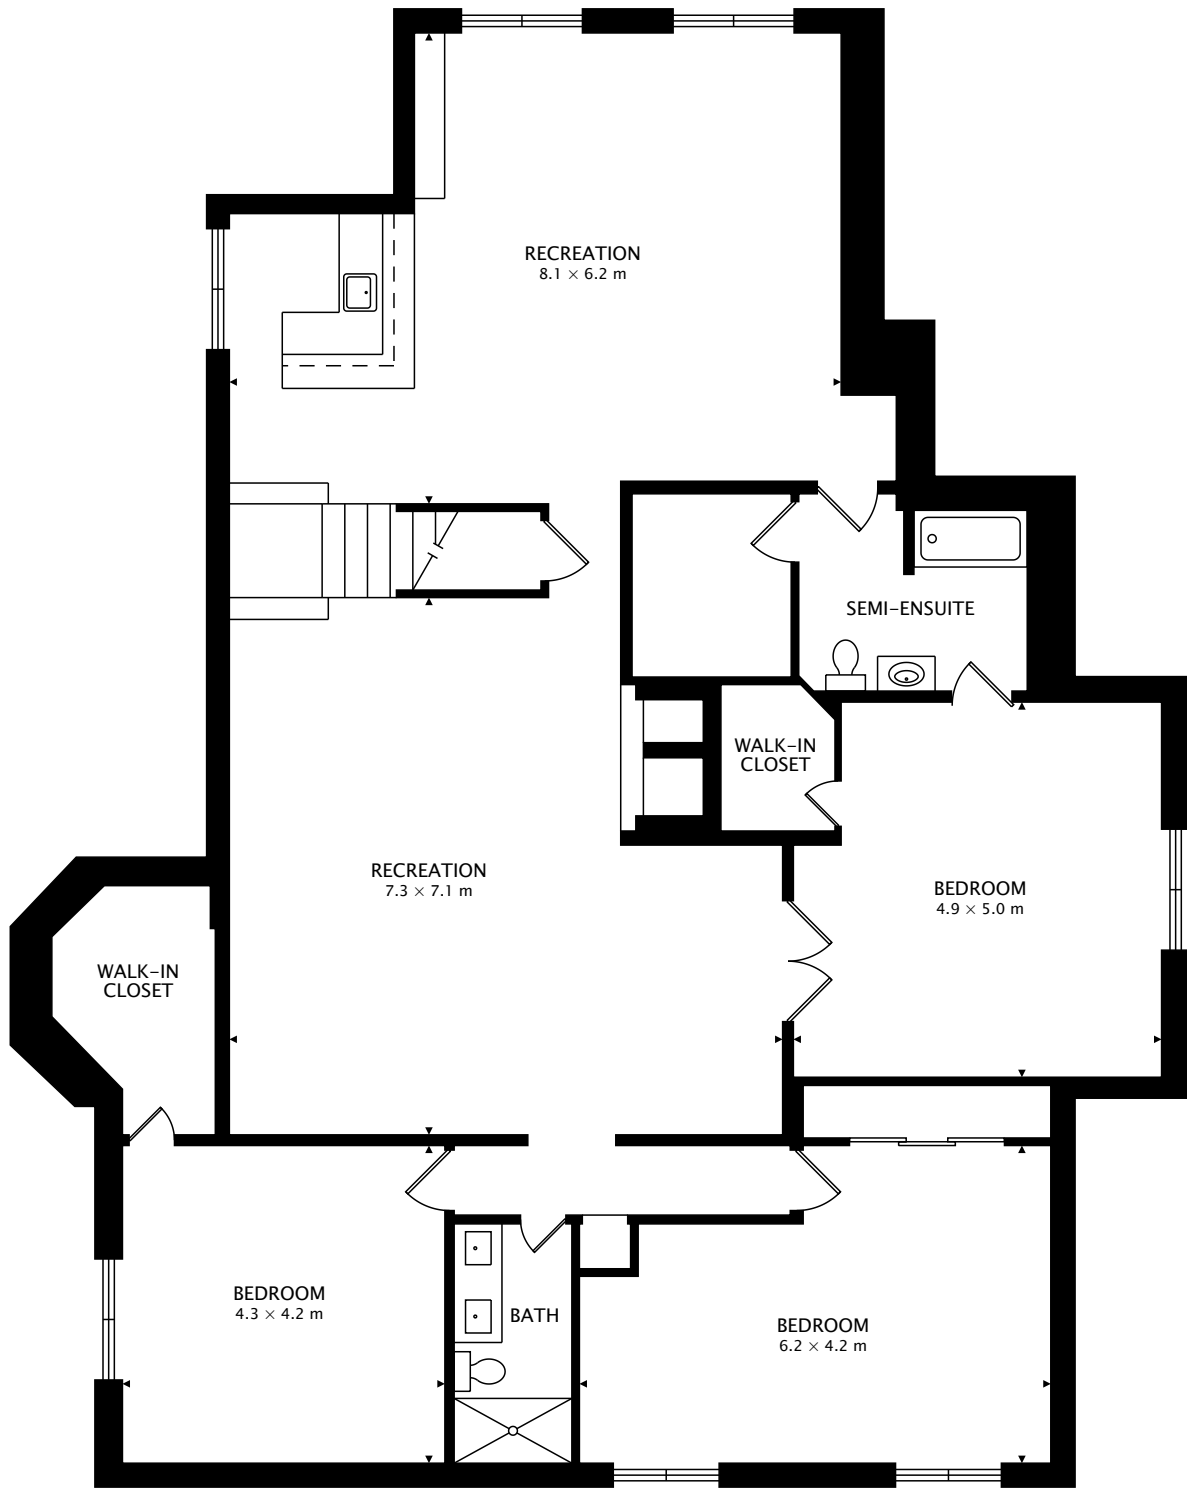

16221 N 50TH ST, SCOTTSDALE, AZ 85254

MAIN  
227.2 m<sup>2</sup>

TOTAL  
227.2 m<sup>2</sup> + 222.6 m<sup>2</sup> BELOW GRADE

CAPTURED ON: 10 OCT 2017  
DIMENSIONS, AREAS, LAYOUTS AND DETAILS ARE APPROXIMATE  
AND SHOULD BE CONSIDERED ILLUSTRATIVE ONLY.

16221 N 50TH ST, SCOTTSDALE, AZ 85254

LOWER  
222.6 m<sup>2</sup> BELOW GRADE

TOTAL  
227.2 m<sup>2</sup> + 222.6 m<sup>2</sup> BELOW GRADE

CAPTURED ON: 10 OCT 2017  
DIMENSIONS, AREAS, LAYOUTS AND DETAILS ARE APPROXIMATE  
AND SHOULD BE CONSIDERED ILLUSTRATIVE ONLY.