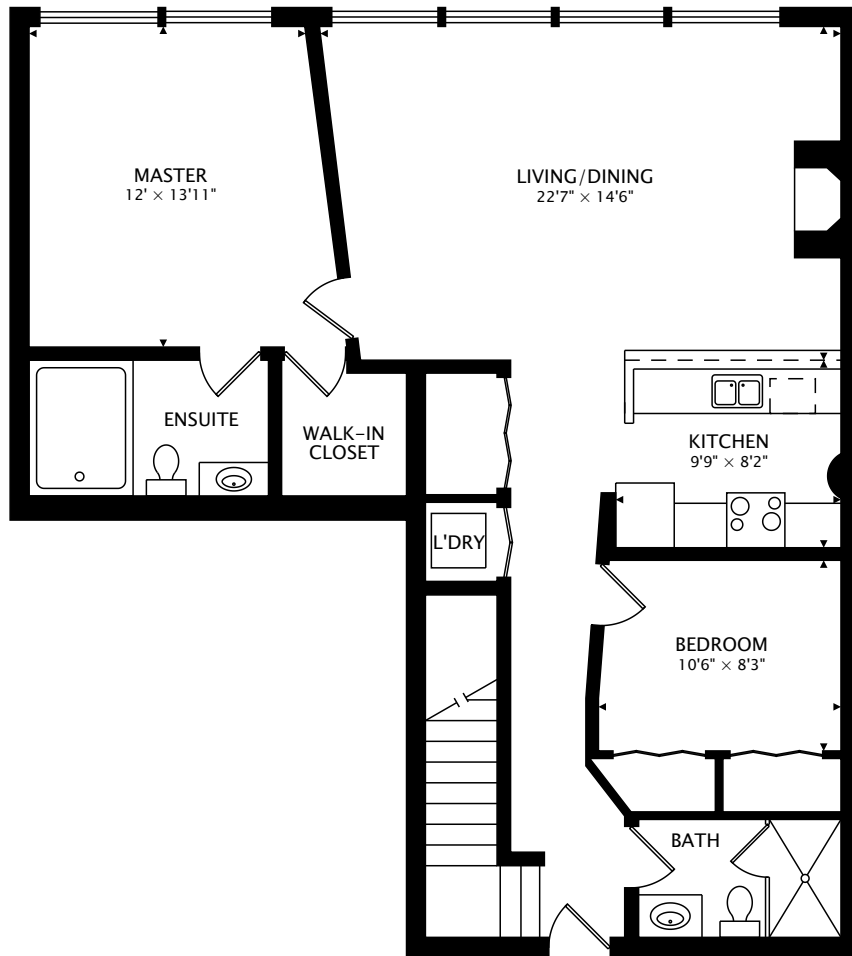

1150 W 15TH PL #339

CHICAGO, IL 60608, USA

MAIN
1152 sq ft

SECOND
180 sq ft TERRACE

TOTAL
1152 sq ft + 180 sq ft TERRACE