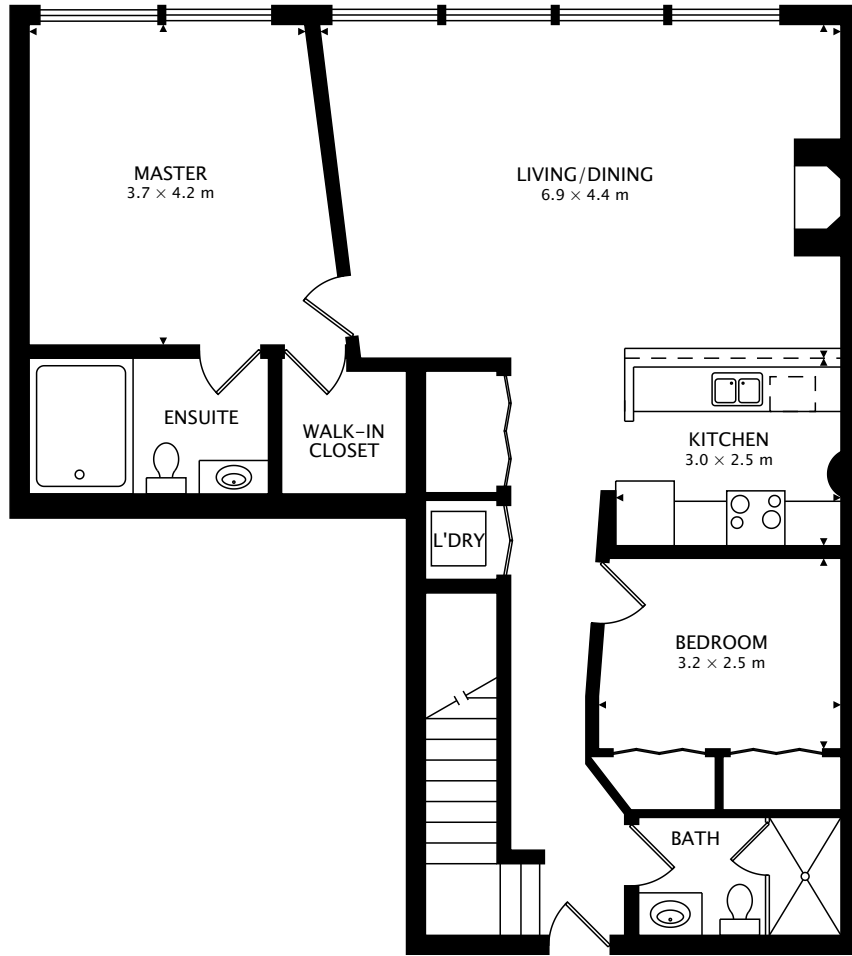

1150 W 15TH PL #339

CHICAGO, IL 60608, USA

MAIN
107.0 m²

SECOND
16.7 m² TERRACE

TOTAL
107.0 m² + 16.7 m² TERRACE