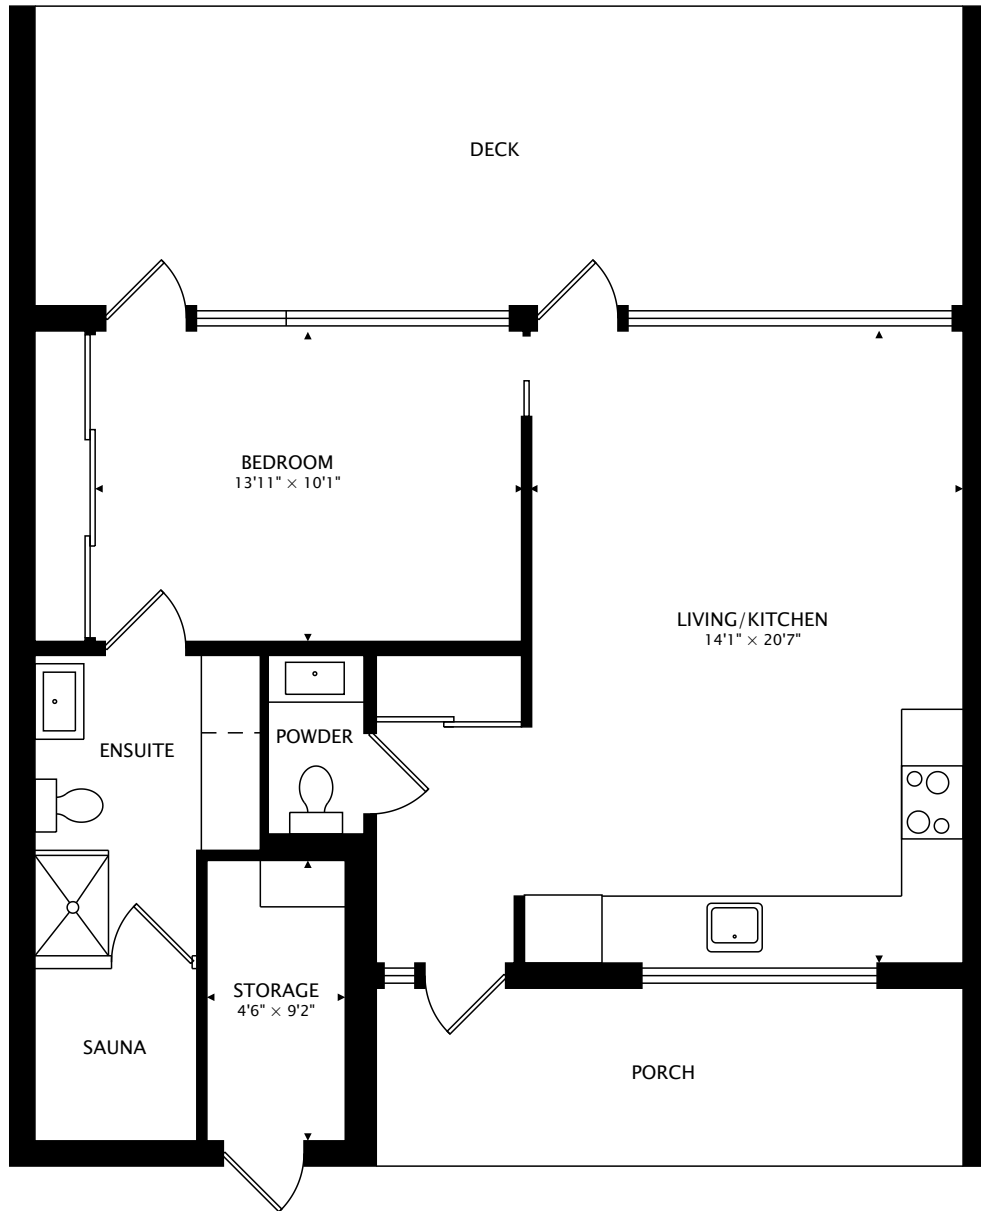

MERITALONTIE 27

20900 TURKU

705 sq ft

CAPTURED ON: 30 JAN 2018
DIMENSIONS, AREAS, LAYOUTS AND DETAILS ARE APPROXIMATE
AND SHOULD BE CONSIDERED ILLUSTRATIVE ONLY.