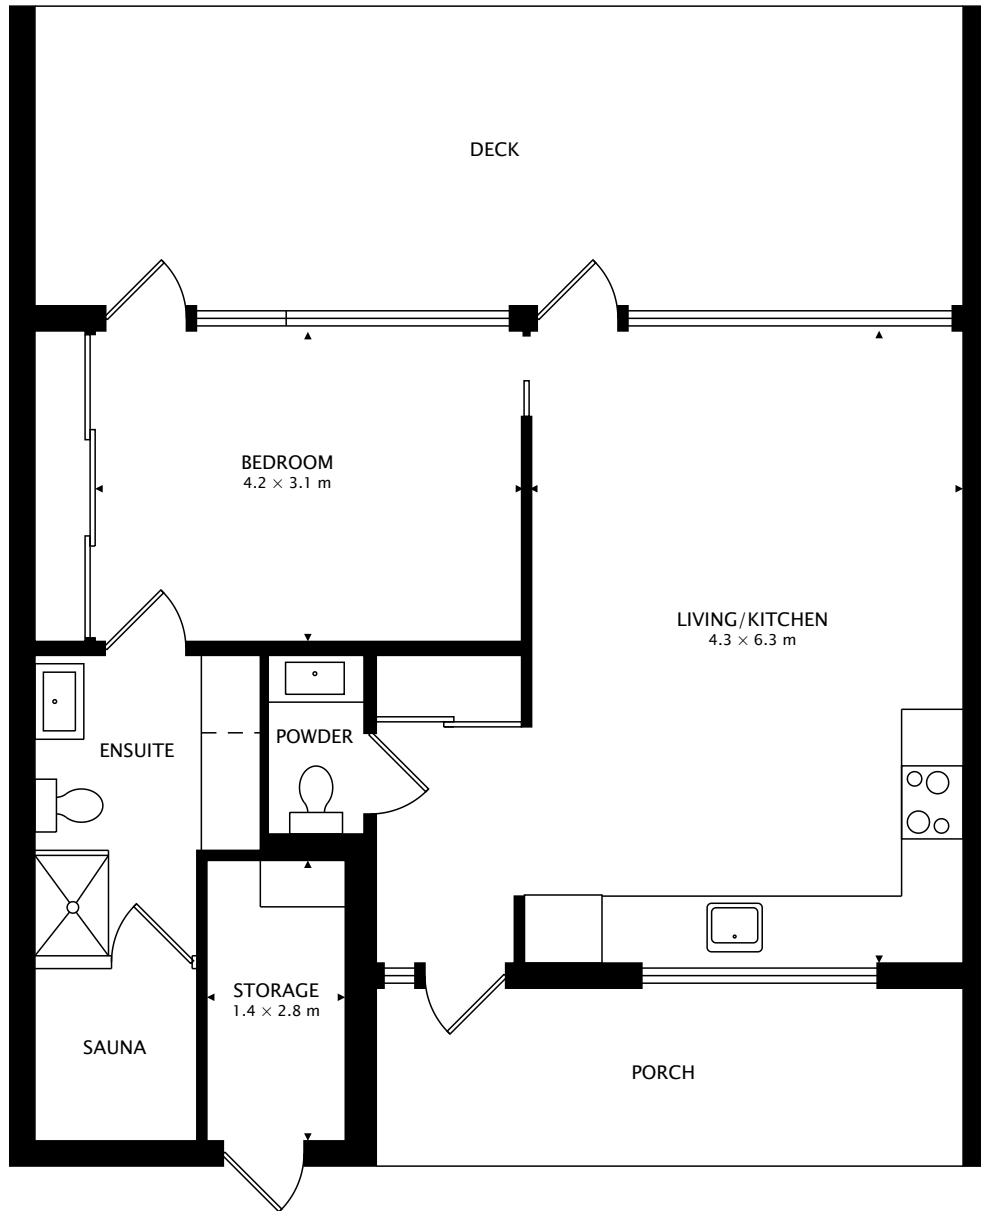

MERITALONTIE 27

20900 TURKU

65.5 m²

CAPTURED ON: 30 JAN 2018
DIMENSIONS, AREAS, LAYOUTS AND DETAILS ARE APPROXIMATE
AND SHOULD BE CONSIDERED ILLUSTRATIVE ONLY.