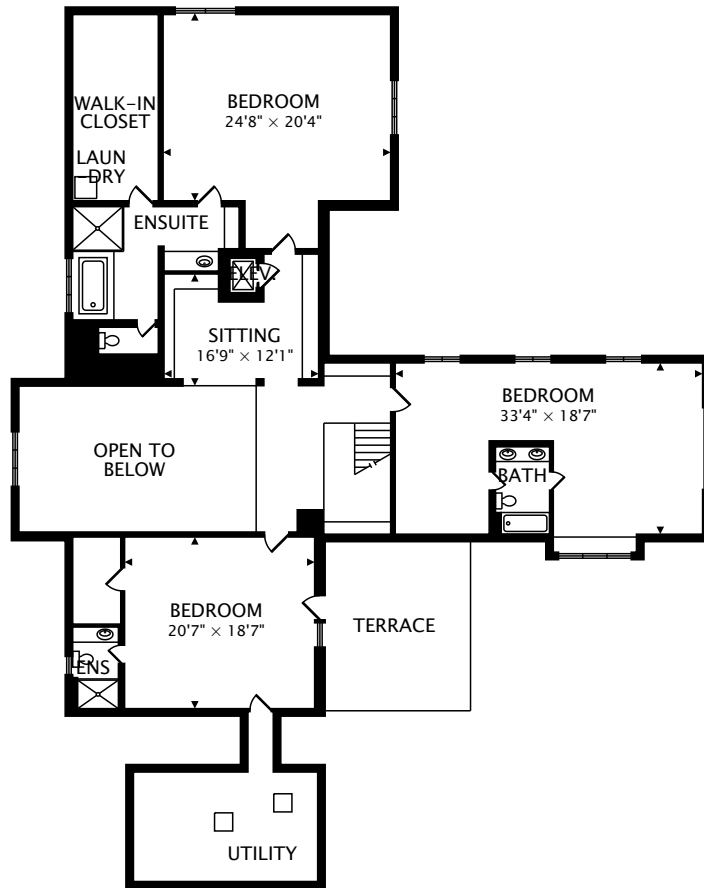

435 N. COLUMBIA AVENUE
COLUMBUS, OH 43209

MAIN
6526 sq ft

LOFT
109 sq ft

TOTAL

9752 sq ft + 2911 sq ft BELOW GRADE

SECOND
3117 sq ft

LOWER
2911 sq ft BELOW GRADE

TOTAL

9752 sq ft + 2911 sq ft BELOW GRADE

LOWER
2911 sq ft BELOW GRADE

TOTAL
9752 sq ft + 2911 sq ft BELOW GRADE

LOWER
2911 sq ft BELOW GRADE

TOTAL
9752 sq ft + 2911 sq ft BELOW GRADE