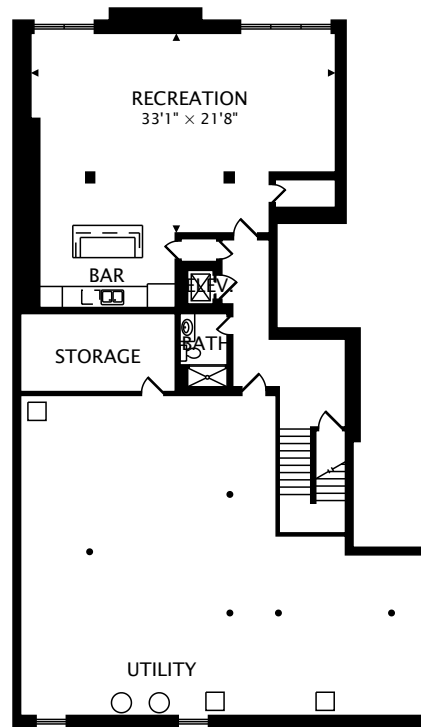

435 N. COLUMBIA AVENUE
COLUMBUS, OH 43209

MAIN
6526 sq ft

LOFT
109 sq ft

TOTAL

9752 sq ft + 2911 sq ft BELOW GRADE

SECOND
3117 sq ft

LOWER
2911 sq ft BELOW GRADE

TOTAL

9752 sq ft + 2911 sq ft BELOW GRADE

LOWER
2911 sq ft BELOW GRADE

TOTAL
9752 sq ft + 2911 sq ft BELOW GRADE

LOWER
2911 sq ft BELOW GRADE

TOTAL
9752 sq ft + 2911 sq ft BELOW GRADE