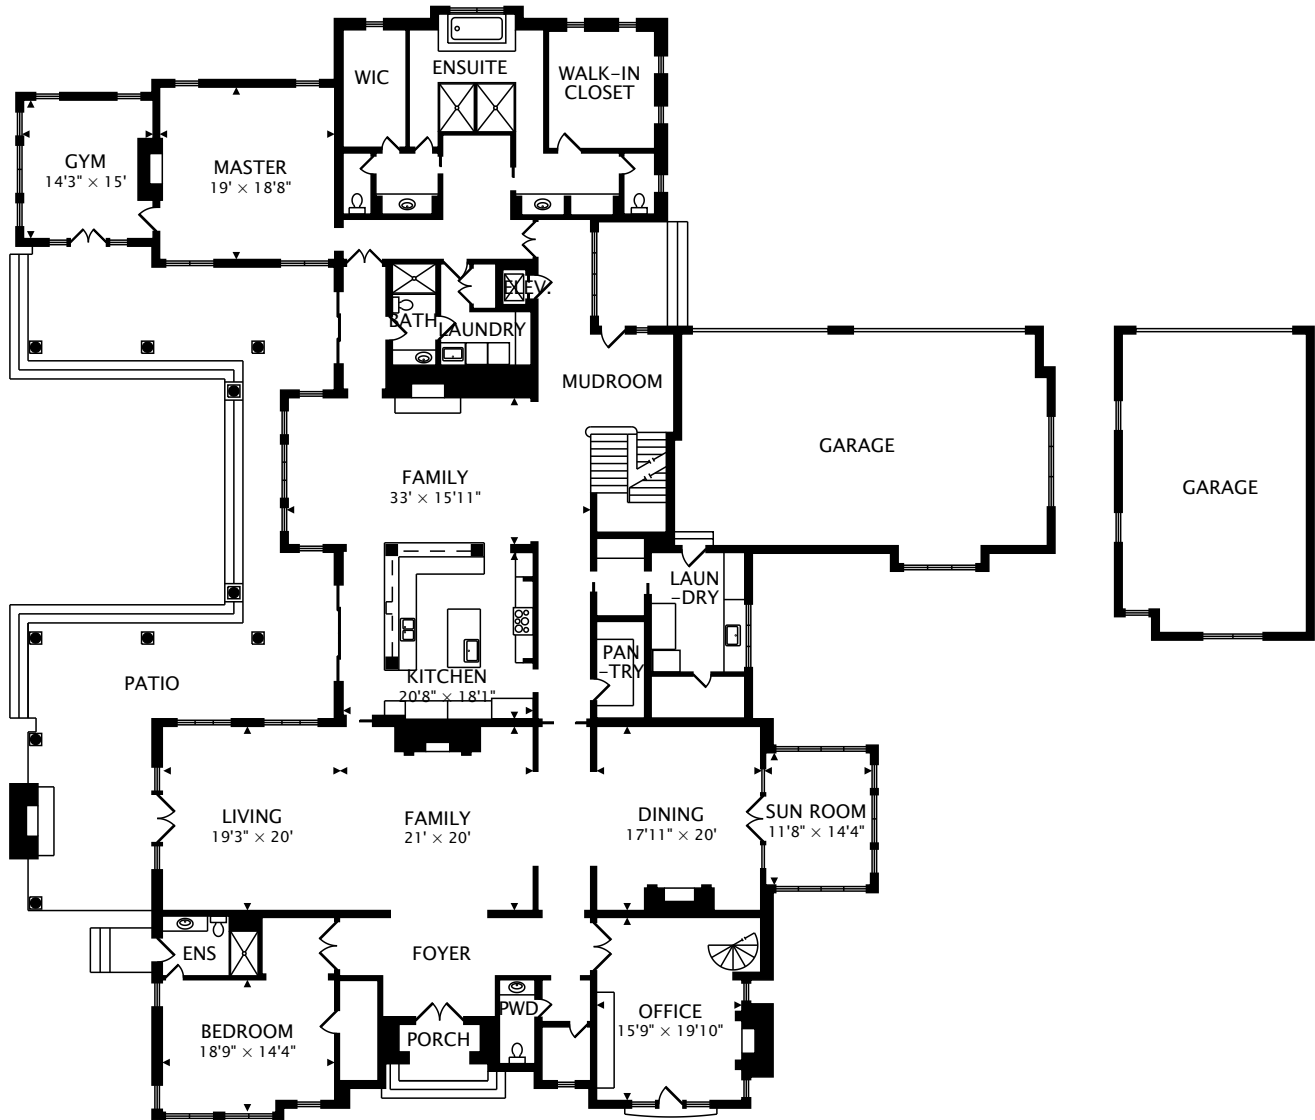

435 N. COLUMBIA AVENUE
COLUMBUS, OH 43209

MAIN
6526 sq ft

LOFT
109 sq ft

TOTAL

9752 sq ft + 2911 sq ft BELOW GRADE

SECOND
3117 sq ft

LOWER
2911 sq ft BELOW GRADE

TOTAL

9752 sq ft + 2911 sq ft BELOW GRADE

LOWER
2911 sq ft BELOW GRADE

TOTAL
9752 sq ft + 2911 sq ft BELOW GRADE

LOWER
2911 sq ft BELOW GRADE

TOTAL
9752 sq ft + 2911 sq ft BELOW GRADE