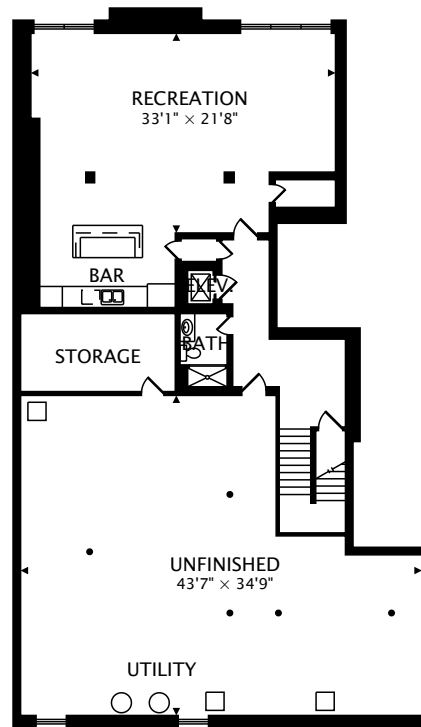

435 N. COLUMBIA AVENUE
COLUMBUS, OH 43209

MAIN
6526 sq ft

LOFT
109 sq ft

TOTAL

9752 sq ft + 2911 sq ft BELOW GRADE

SECOND
3117 sq ft

LOWER
2911 sq ft BELOW GRADE

TOTAL

9752 sq ft + 2911 sq ft BELOW GRADE

LOWER
2911 sq ft BELOW GRADE

TOTAL
9752 sq ft + 2911 sq ft BELOW GRADE

LOWER
2911 sq ft BELOW GRADE

TOTAL
9752 sq ft + 2911 sq ft BELOW GRADE