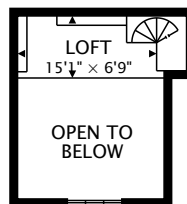

435 N. COLUMBIA AVENUE
COLUMBUS, OH 43209

MAIN
6526 sq ft

LOFT
109 sq ft

TOTAL

9752 sq ft + 2911 sq ft BELOW GRADE

SECOND
3117 sq ft

LOWER
2911 sq ft BELOW GRADE

TOTAL

9752 sq ft + 2911 sq ft BELOW GRADE

LOWER
2911 sq ft BELOW GRADE

TOTAL
9752 sq ft + 2911 sq ft BELOW GRADE

LOWER
2911 sq ft BELOW GRADE

TOTAL
9752 sq ft + 2911 sq ft BELOW GRADE