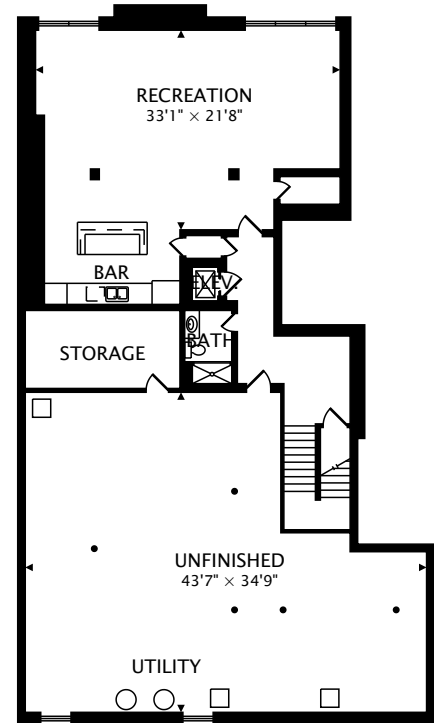

435 N. COLUMBIA AVENUE
COLUMBUS, OH 43209

MAIN
6526 sq ft

LOFT
109 sq ft

TOTAL

9752 sq ft + 2911 sq ft BELOW GRADE

SECOND
3117 sq ft

LOWER
2911 sq ft BELOW GRADE

TOTAL

9752 sq ft + 2911 sq ft BELOW GRADE

LOWER
2911 sq ft BELOW GRADE

TOTAL
9752 sq ft + 2911 sq ft BELOW GRADE

LOWER
2911 sq ft BELOW GRADE

TOTAL
9752 sq ft + 2911 sq ft BELOW GRADE