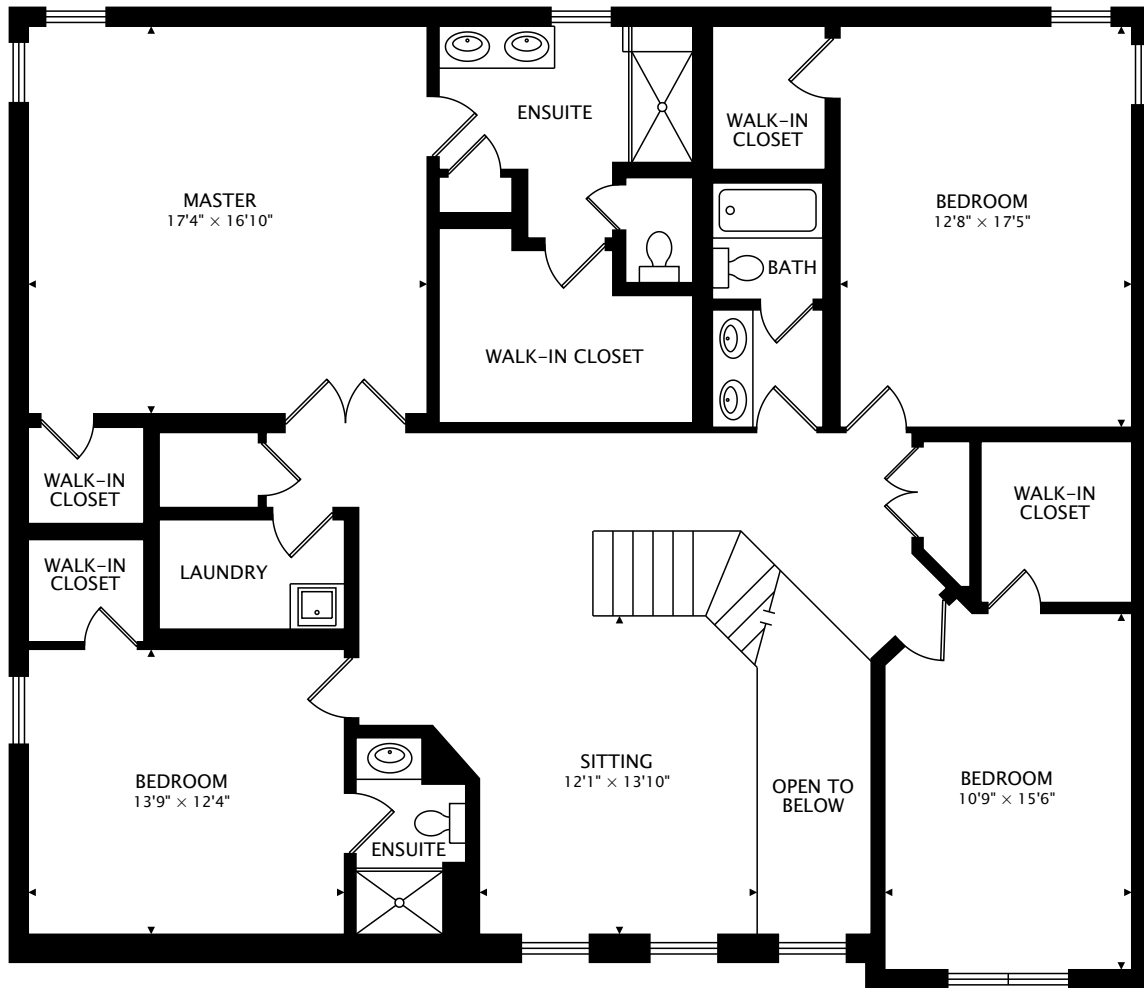

6397 JOHNNY CAKE LANE

GAHLENA, OH 43021

MAIN
2325 sq ft

TOTAL
4287 sq ft

CAPTURED ON: 6 JUN 2018
DIMENSIONS, AREAS, LAYOUTS AND DETAILS ARE APPROXIMATE
AND SHOULD BE CONSIDERED ILLUSTRATIVE ONLY.

SECOND
1962 sq ft

TOTAL
4287 sq ft

CAPTURED ON: 6 JUN 2018
DIMENSIONS, AREAS, LAYOUTS AND DETAILS ARE APPROXIMATE
AND SHOULD BE CONSIDERED ILLUSTRATIVE ONLY.