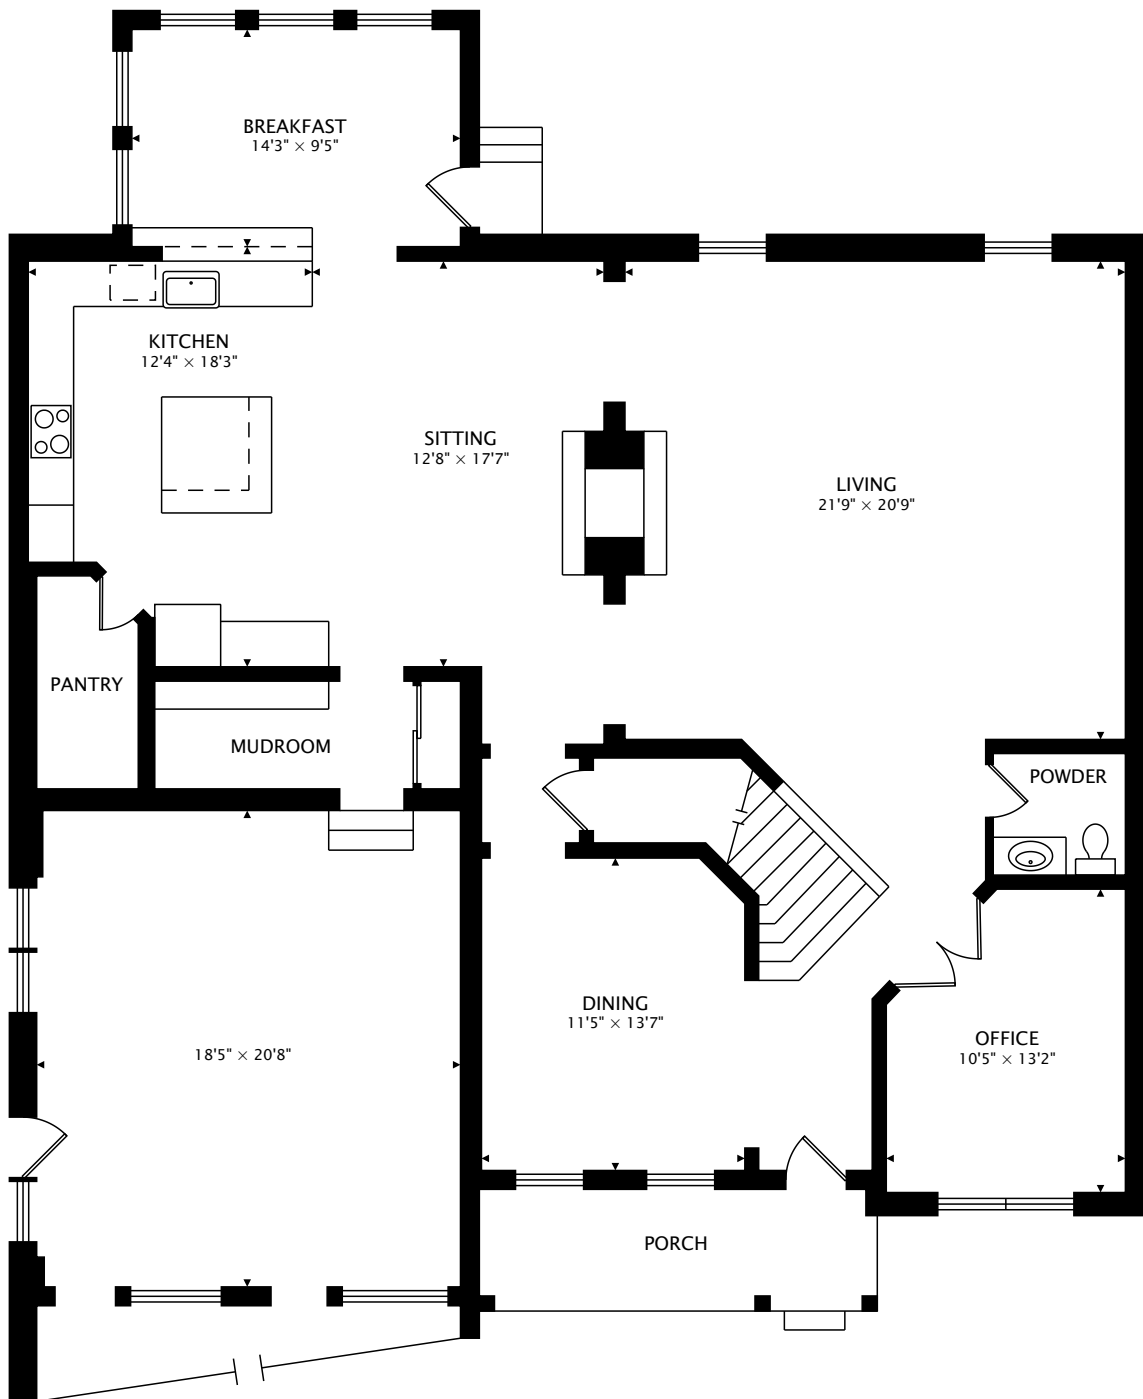

6397 JOHNNY CAKE LANE

GAHLENA, OH 43021

MAIN
2325 sq ft

TOTAL
4287 sq ft

CAPTURED ON: 6 JUN 2018
DIMENSIONS, AREAS, LAYOUTS AND DETAILS ARE APPROXIMATE
AND SHOULD BE CONSIDERED ILLUSTRATIVE ONLY.

SECOND
1962 sq ft

TOTAL
4287 sq ft

CAPTURED ON: 6 JUN 2018
DIMENSIONS, AREAS, LAYOUTS AND DETAILS ARE APPROXIMATE
AND SHOULD BE CONSIDERED ILLUSTRATIVE ONLY.