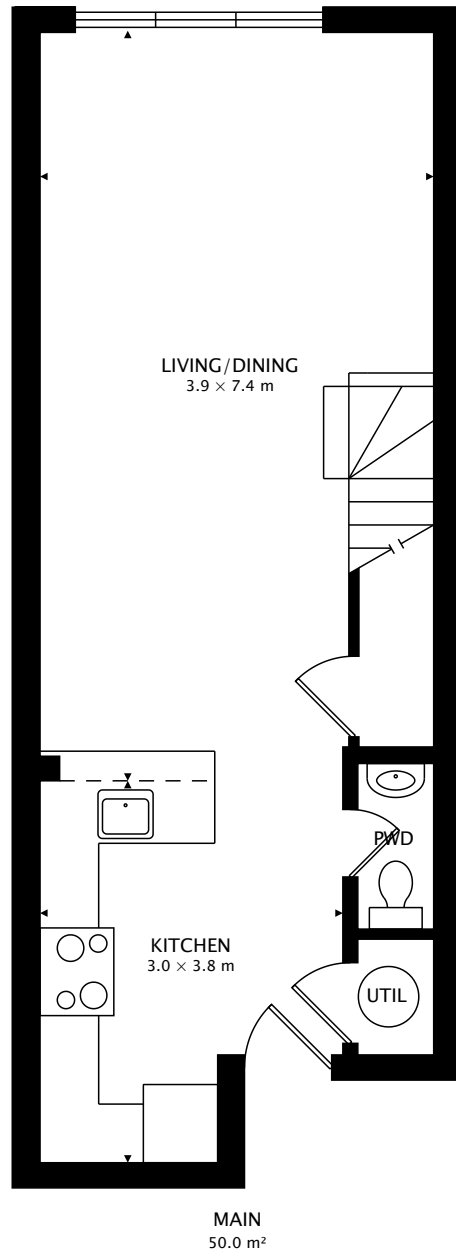

44.9 m² + 11.3 m² TERRACE

TOTAL

95.0 m² + 11.3 m² TERRACE

by Andrea Simone Photography
real.vision | andreasimone.com

CAPTURED ON: 7 APR 2017
DIMENSIONS, AREAS, LAYOUTS AND DETAILS ARE APPROXIMATE
AND SHOULD BE CONSIDERED ILLUSTRATIVE ONLY.