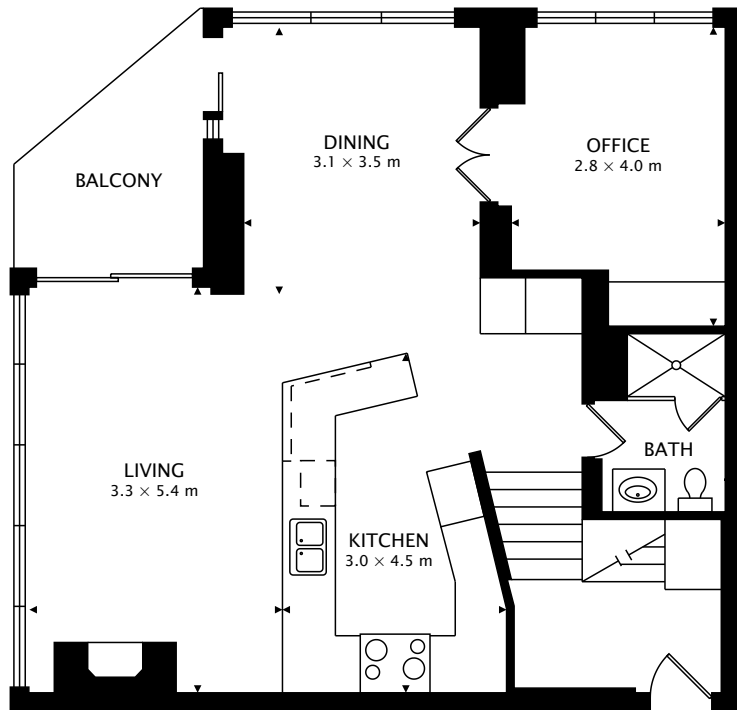

SECOND
72.1 m²

MAIN
77.2 m² + 6.1 m² BALCONY

TOTAL
1607 sq ft + 66 sq ft BALCONY)

CAPTURED ON: 14 JUN 2018
DIMENSIONS, AREAS, LAYOUTS AND DETAILS ARE APPROXIMATE
AND SHOULD BE CONSIDERED ILLUSTRATIVE ONLY.