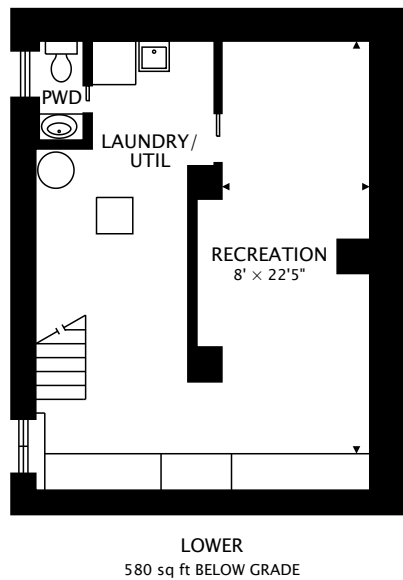

158 EDMONT ST S
HAMILTON, ON L8K 2H9

TOTAL
1176 sq ft + 580 sq ft BELOW GRADE

by FirstFrame Photography
real.vision | www.firstframephotography.ca/propertyTours

CAPTURED ON: 23 OCT 2018
DIMENSIONS, AREAS, LAYOUTS AND DETAILS ARE APPROXIMATE AND SHOULD BE CONSIDERED ILLUSTRATIVE ONLY.