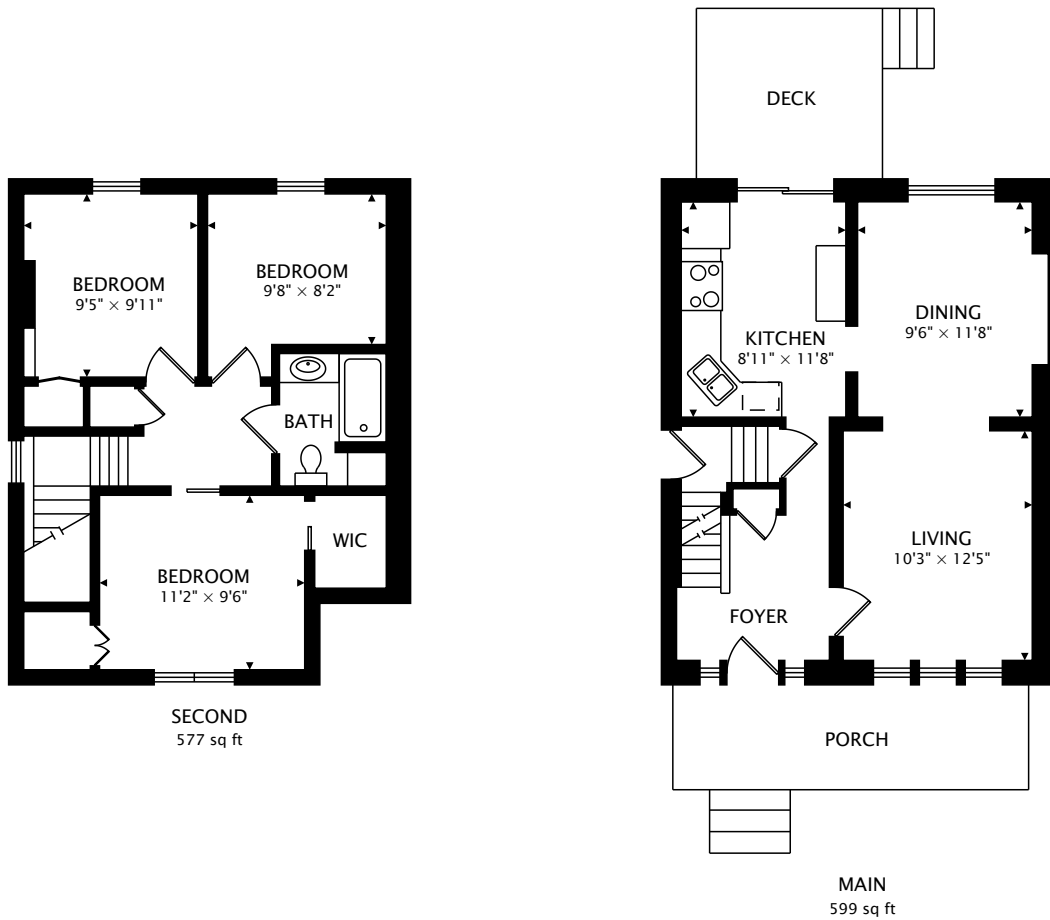

158 EDMONT ST S
HAMILTON, ON L8K 2H9

TOTAL
1176 sq ft + 580 sq ft BELOW GRADE

by FirstFrame Photography
real.vision | www.firstframephotography.ca/propertyTours

CAPTURED ON: 23 OCT 2018
DIMENSIONS, AREAS, LAYOUTS AND DETAILS ARE APPROXIMATE AND SHOULD BE CONSIDERED ILLUSTRATIVE ONLY.