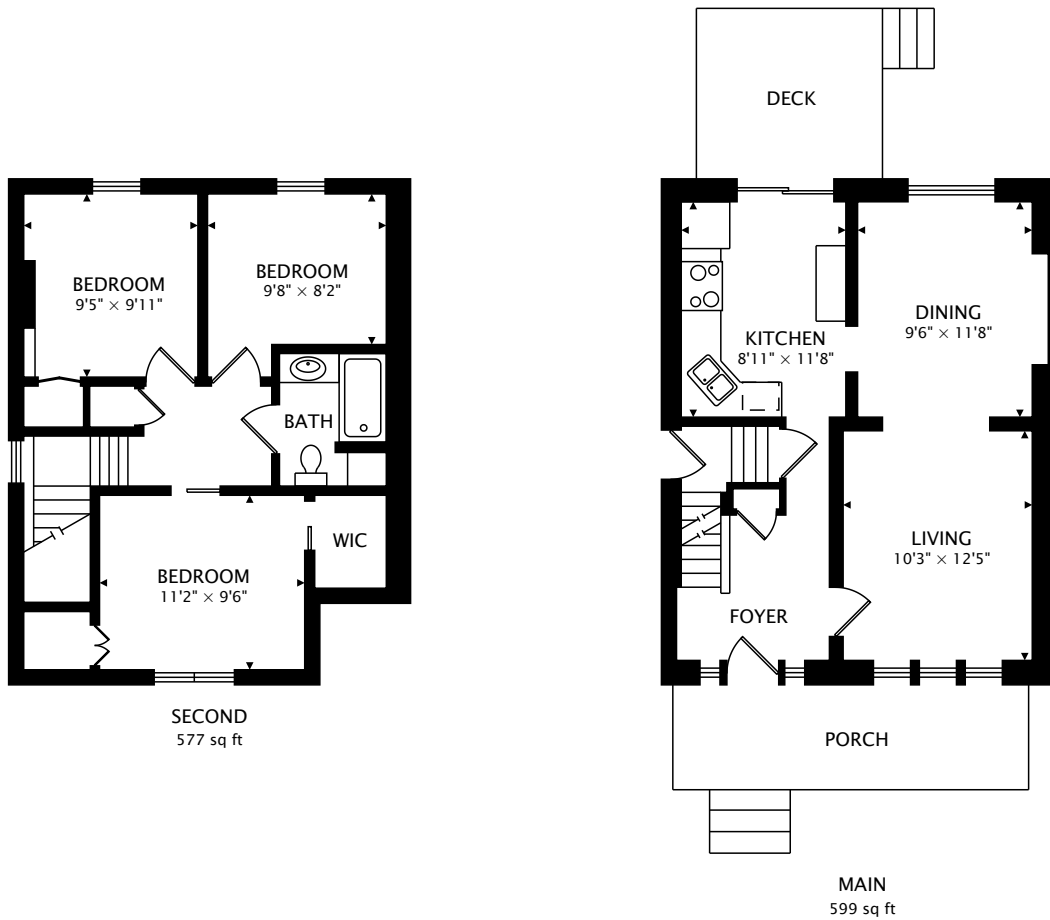

158 EDMONT ST S
HAMILTON, ON L8K 2H9

LOWER
580 sq ft BELOW GRADE

TOTAL
1176 sq ft + 580 sq ft BELOW GRADE

by FirstFrame Photography
real.vision | www.firstframephotography.ca/propertyTours

CAPTURED ON: 23 OCT 2018
DIMENSIONS, AREAS, LAYOUTS AND DETAILS ARE APPROXIMATE
AND SHOULD BE CONSIDERED ILLUSTRATIVE ONLY.