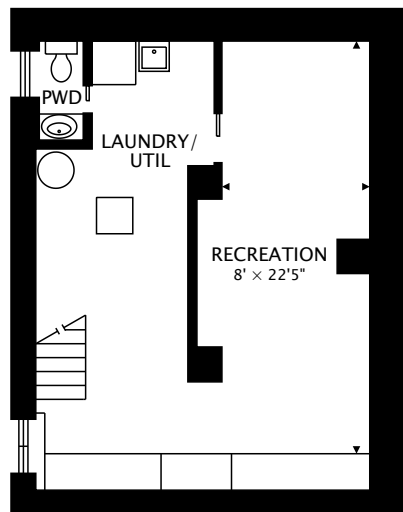

158 EDMONT ST S
HAMILTON, ON L8K 2H9

LOWER
580 sq ft BELOW GRADE

TOTAL
1176 sq ft + 580 sq ft BELOW GRADE

by FirstFrame Photography
real.vision | www.firstframephotography.ca/propertyTours

CAPTURED ON: 23 OCT 2018
DIMENSIONS, AREAS, LAYOUTS AND DETAILS ARE APPROXIMATE
AND SHOULD BE CONSIDERED ILLUSTRATIVE ONLY.