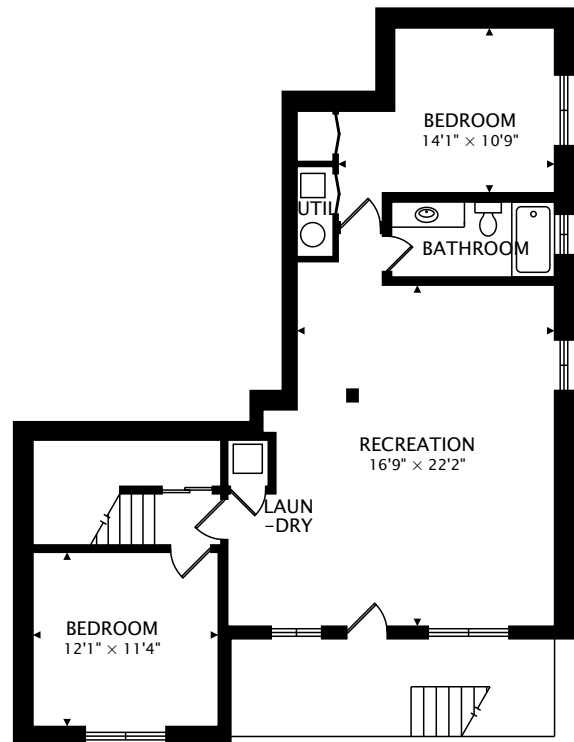

SECOND
1024 sq ft

LOWER
1030 sq ft

MAIN
1040 sq ft

TOTAL
3094 sq ft

Randy Ayers Personal Real Estate Corporation

Macdonald Realty

D: 604-992-9576

randy@whitestoneselect.com

whitestoneselect.com

by Viyae Innovative Imaging Concepts
real.vision | viyae.com

CAPTURED ON: 11 SEP 2018

DIMENSIONS, AREAS, LAYOUTS AND DETAILS ARE APPROXIMATE
AND SHOULD BE CONSIDERED ILLUSTRATIVE ONLY.