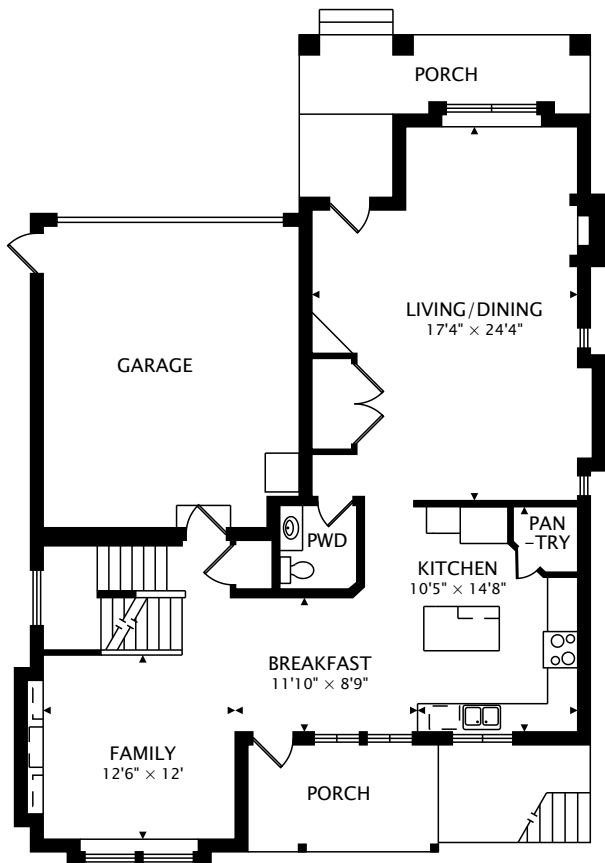

SECOND
1024 sq ft

LOWER
1030 sq ft

MAIN
1040 sq ft

TOTAL
3094 sq ft

Randy Ayers Personal Real Estate Corporation

Macdonald Realty

D: 604-992-9576

randy@whitestoneselect.com

whitestoneselect.com

by Viyae Innovative Imaging Concepts
real.vision | viyae.com

CAPTURED ON: 11 SEP 2018

DIMENSIONS, AREAS, LAYOUTS AND DETAILS ARE APPROXIMATE
AND SHOULD BE CONSIDERED ILLUSTRATIVE ONLY.