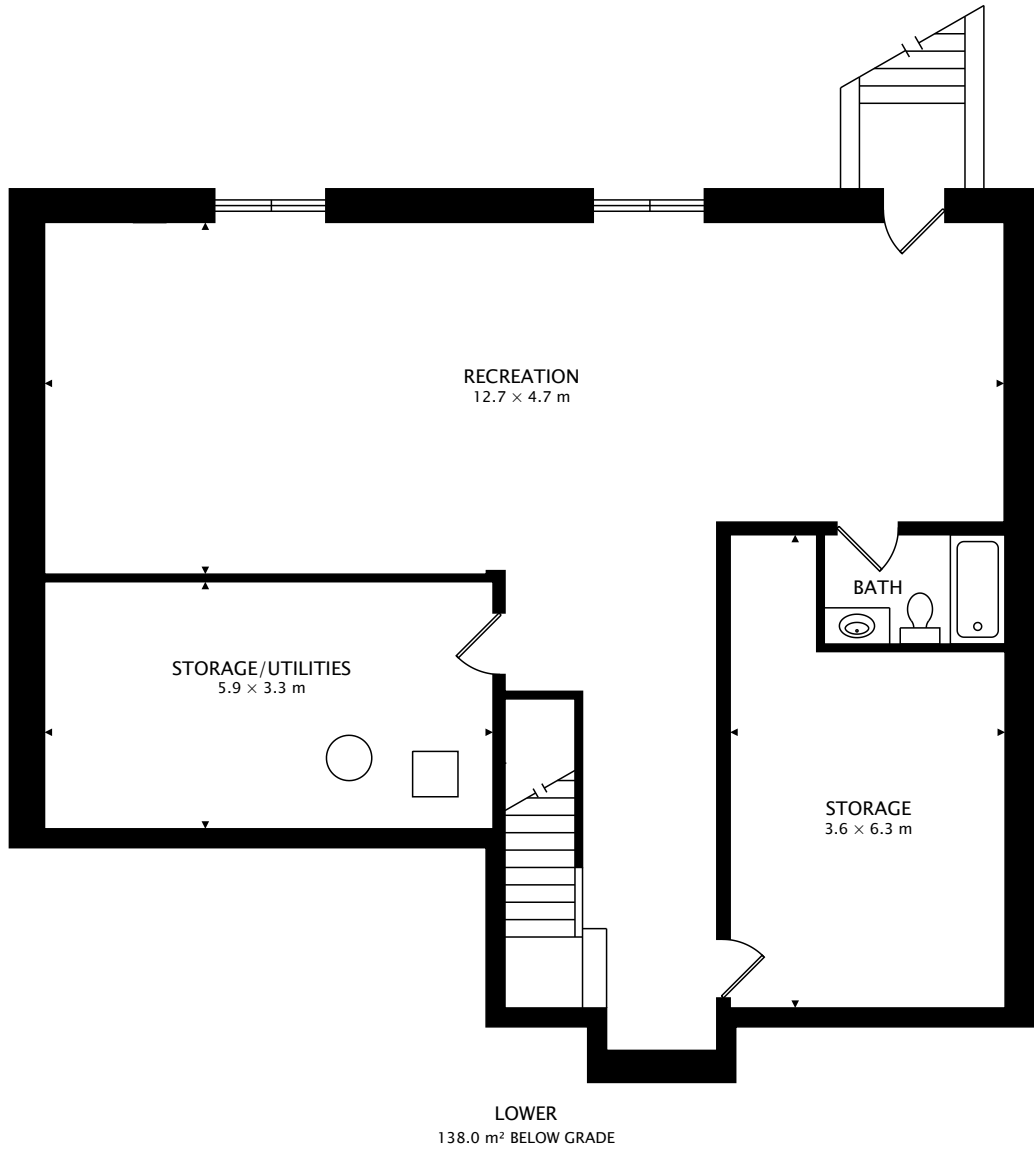

609 HIGHLAND FARMS CIR
GAMBRILLS, MD 21054, USA

TOTAL
289.7 m² + 138.0 m² BELOW GRADE

SECOND
150.3 m²

TOTAL
289.7 m² + 138.0 m² BELOW GRADE

LOWER
138.0 m² BELOW GRADE

TOTAL
289.7 m² + 138.0 m² BELOW GRADE

CAPTURED ON: 18 JUL 2018
DIMENSIONS, AREAS, LAYOUTS AND DETAILS ARE APPROXIMATE
AND SHOULD BE CONSIDERED ILLUSTRATIVE ONLY.