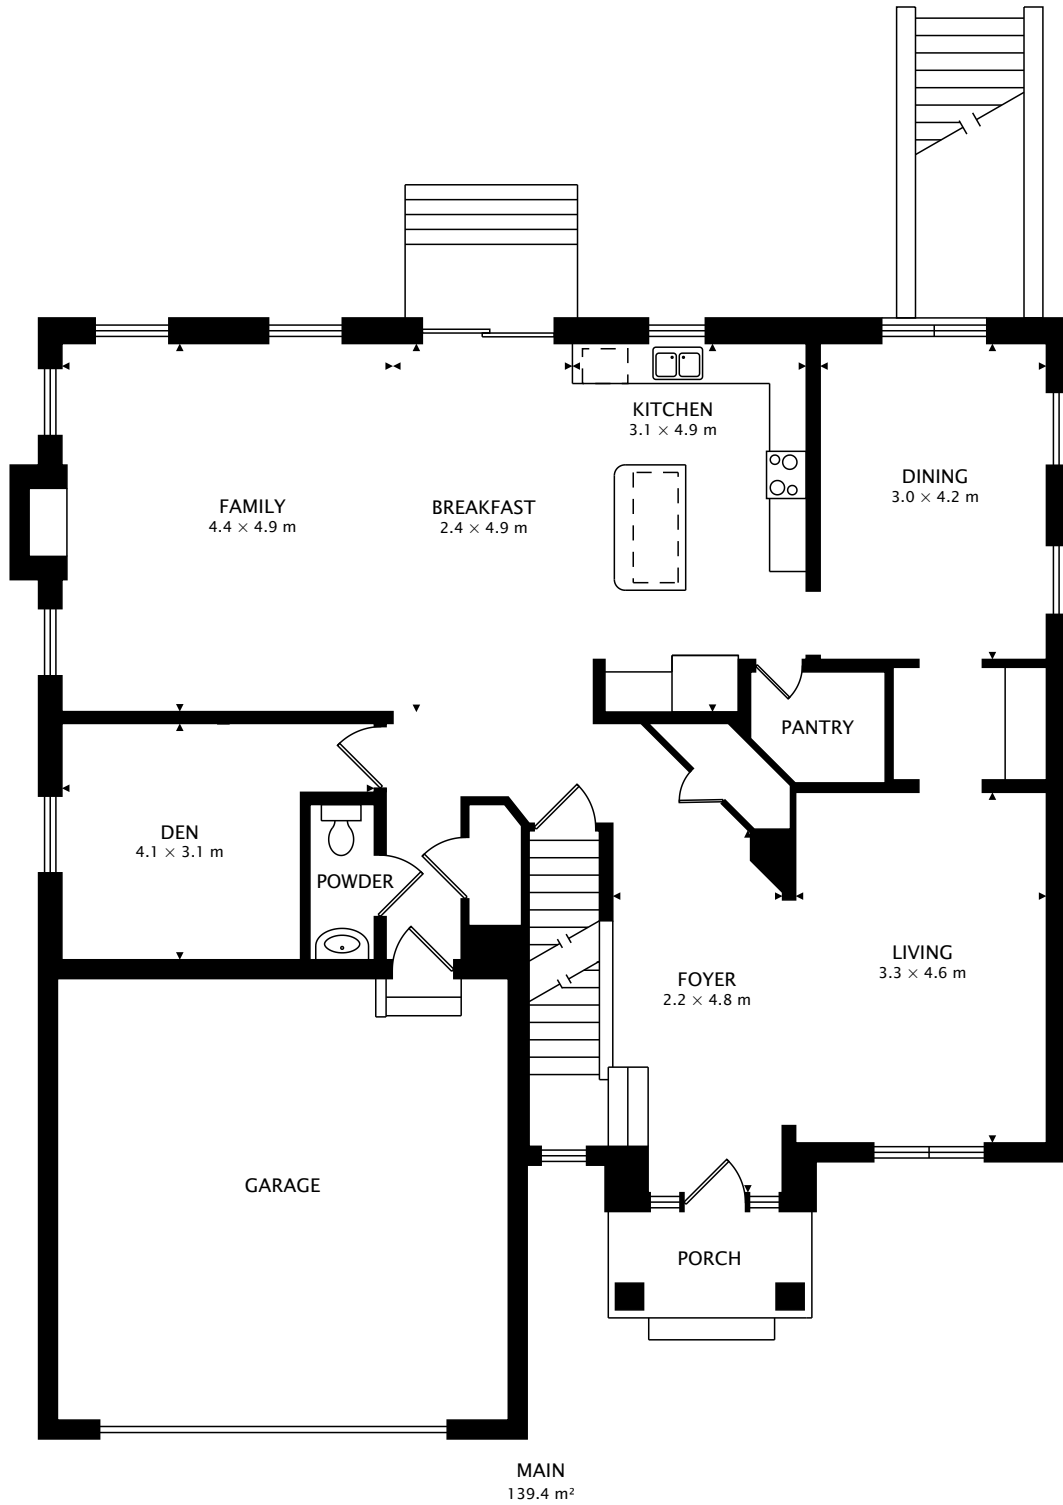

609 HIGHLAND FARMS CIR
GAMBRILLS, MD 21054, USA

TOTAL
289.7 m² + 138.0 m² BELOW GRADE

SECOND
150.3 m²

TOTAL
289.7 m² + 138.0 m² BELOW GRADE

LOWER
138.0 m² BELOW GRADE

TOTAL
289.7 m² + 138.0 m² BELOW GRADE

CAPTURED ON: 18 JUL 2018
DIMENSIONS, AREAS, LAYOUTS AND DETAILS ARE APPROXIMATE
AND SHOULD BE CONSIDERED ILLUSTRATIVE ONLY.