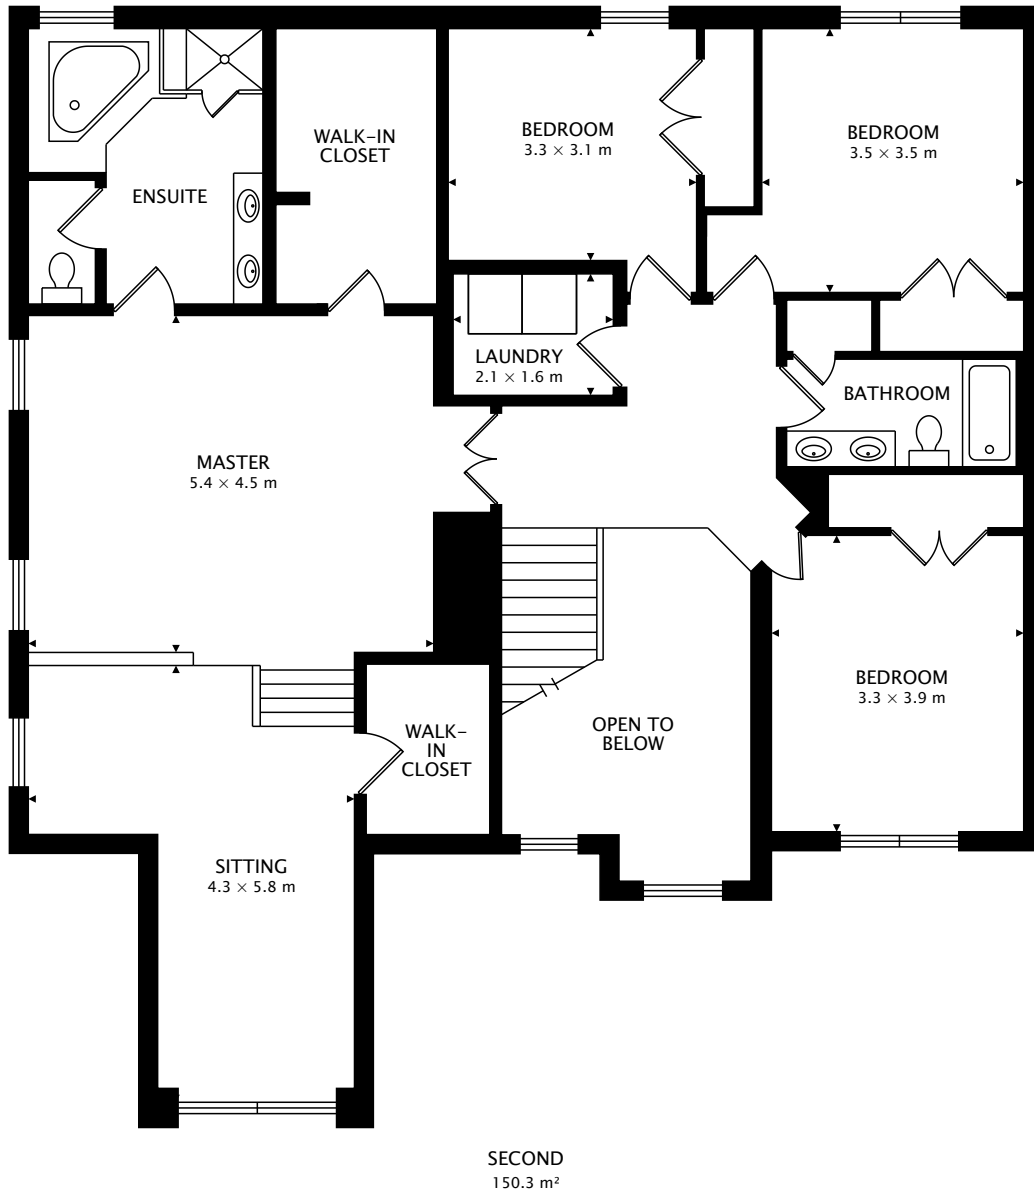

609 HIGHLAND FARMS CIR
GAMBRILLS, MD 21054, USA

TOTAL
289.7 m² + 138.0 m² BELOW GRADE

SECOND
150.3 m²

TOTAL
289.7 m² + 138.0 m² BELOW GRADE

LOWER
138.0 m² BELOW GRADE

TOTAL
289.7 m² + 138.0 m² BELOW GRADE

CAPTURED ON: 18 JUL 2018
DIMENSIONS, AREAS, LAYOUTS AND DETAILS ARE APPROXIMATE
AND SHOULD BE CONSIDERED ILLUSTRATIVE ONLY.