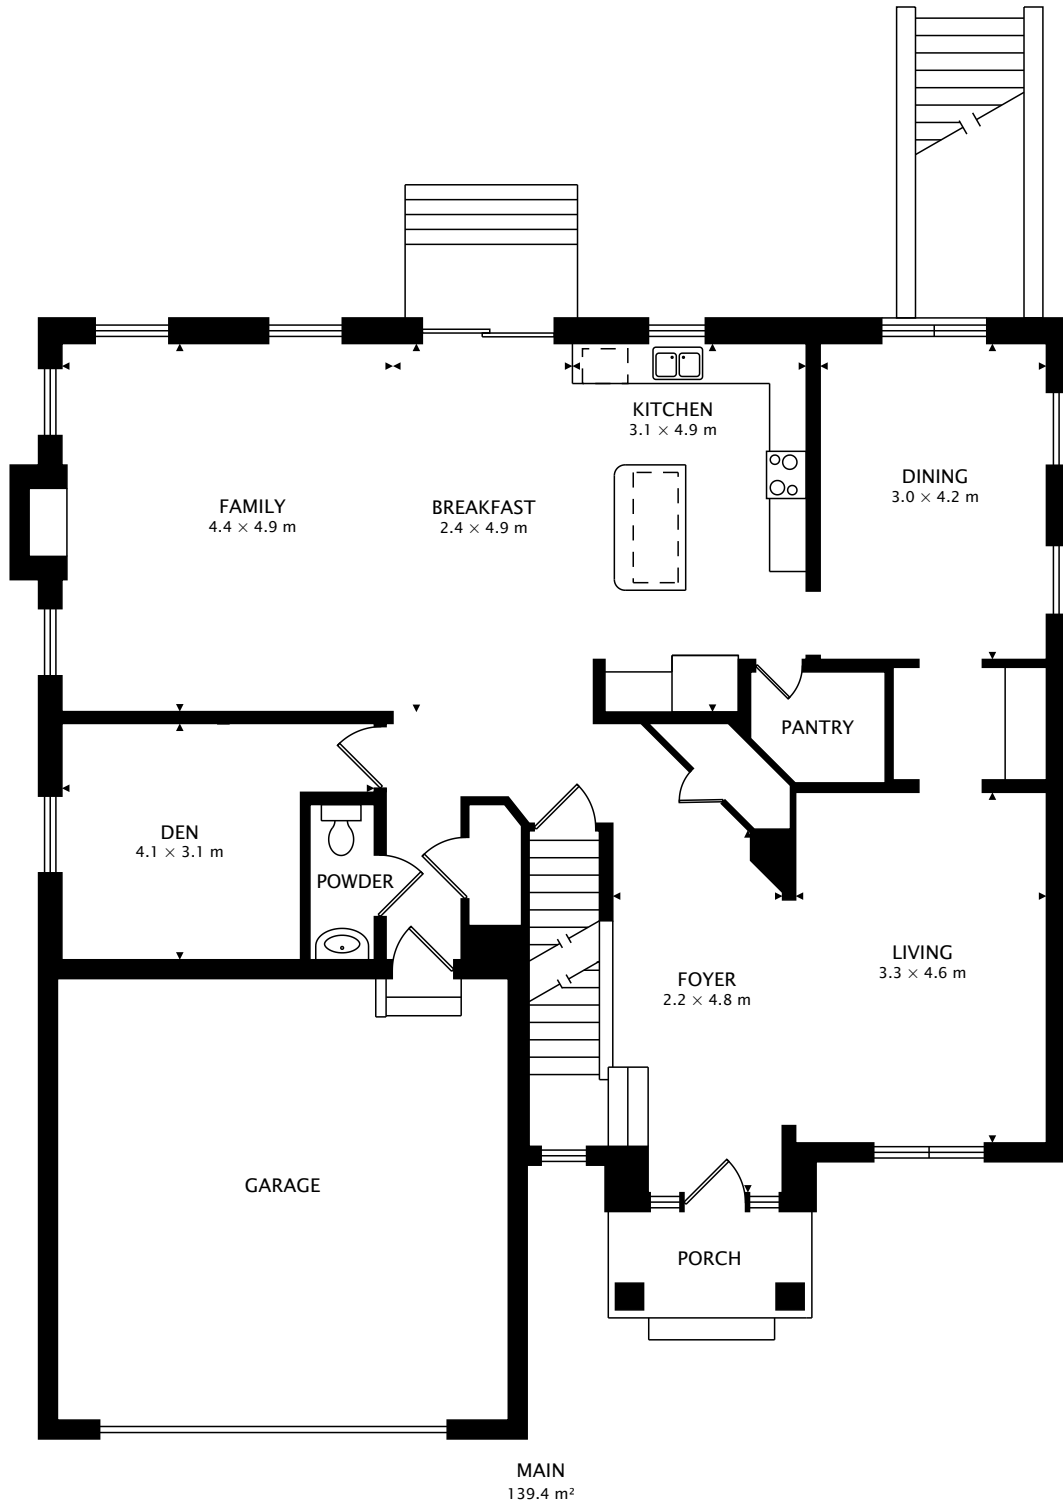

609 HIGHLAND FARMS CIR  
GAMBRILLS, MD 21054, USA

TOTAL  
289.7 m<sup>2</sup> + 138.0 m<sup>2</sup> BELOW GRADE)

TOTAL  
289.7 m<sup>2</sup> + 138.0 m<sup>2</sup> BELOW GRADE)

CAPTURED ON: 18 JUL 2018  
DIMENSIONS, AREAS, LAYOUTS AND DETAILS ARE APPROXIMATE  
AND SHOULD BE CONSIDERED ILLUSTRATIVE ONLY.

TOTAL  
289.7 m<sup>2</sup> + 138.0 m<sup>2</sup> BELOW GRADE)

CAPTURED ON: 18 JUL 2018  
DIMENSIONS, AREAS, LAYOUTS AND DETAILS ARE APPROXIMATE  
AND SHOULD BE CONSIDERED ILLUSTRATIVE ONLY.