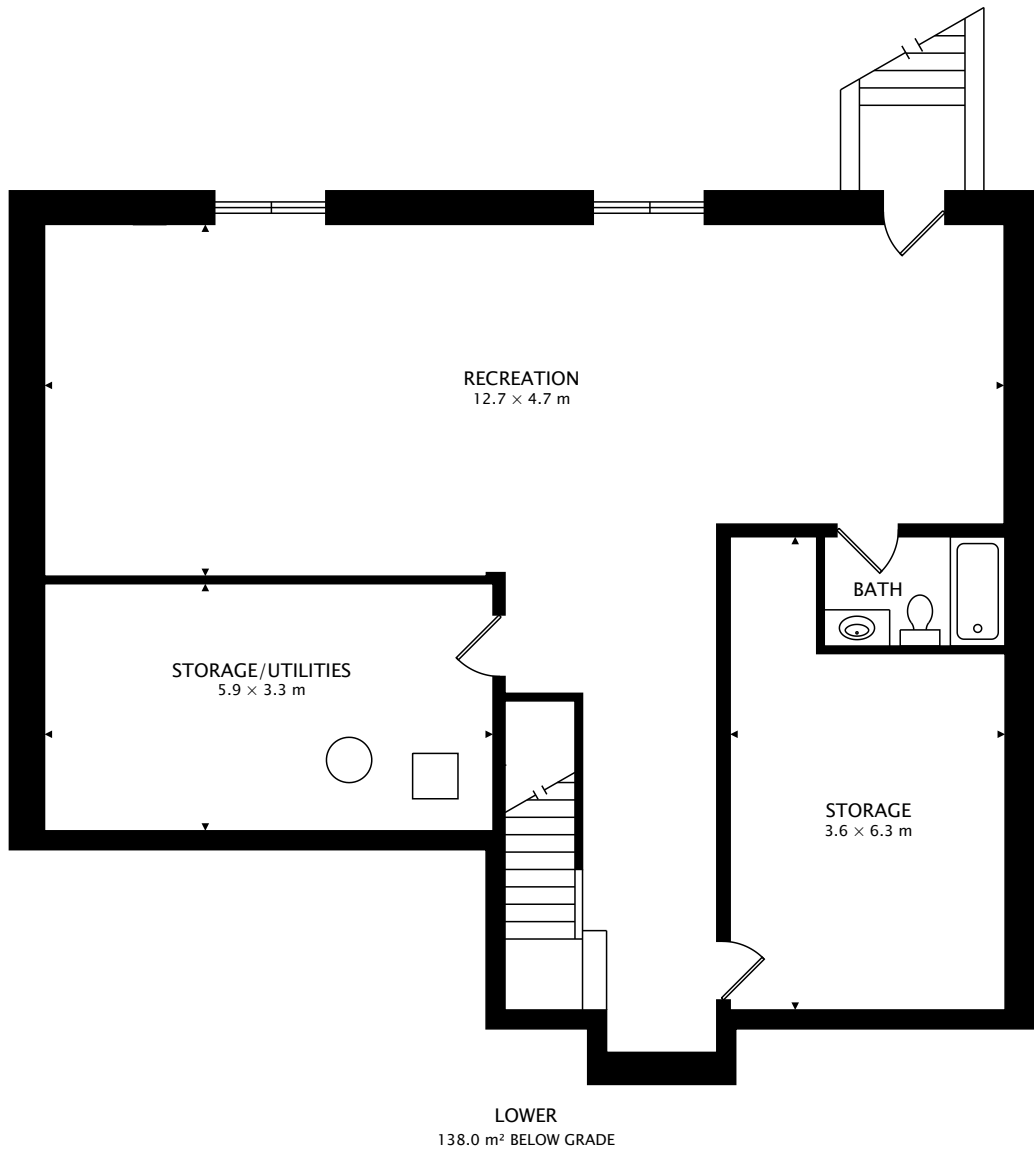

609 HIGHLAND FARMS CIR  
GAMBRILLS, MD 21054, USA

TOTAL  
289.7 m<sup>2</sup> + 138.0 m<sup>2</sup> BELOW GRADE)

TOTAL  
289.7 m<sup>2</sup> + 138.0 m<sup>2</sup> BELOW GRADE)

CAPTURED ON: 18 JUL 2018  
DIMENSIONS, AREAS, LAYOUTS AND DETAILS ARE APPROXIMATE  
AND SHOULD BE CONSIDERED ILLUSTRATIVE ONLY.

TOTAL  
289.7 m<sup>2</sup> + 138.0 m<sup>2</sup> BELOW GRADE)

CAPTURED ON: 18 JUL 2018  
DIMENSIONS, AREAS, LAYOUTS AND DETAILS ARE APPROXIMATE  
AND SHOULD BE CONSIDERED ILLUSTRATIVE ONLY.