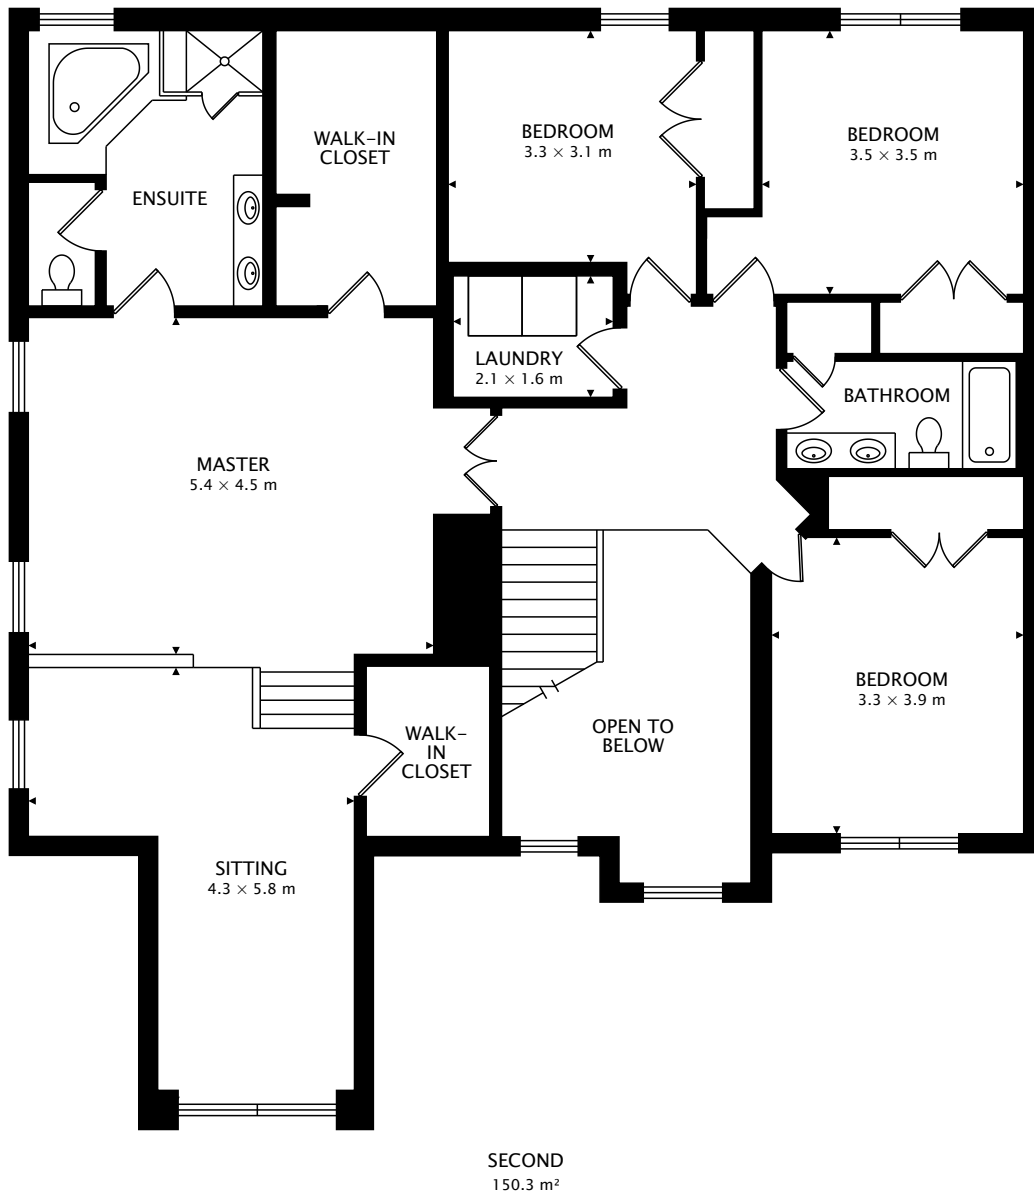

609 HIGHLAND FARMS CIR  
GAMBRILLS, MD 21054, USA

TOTAL  
289.7 m<sup>2</sup> + 138.0 m<sup>2</sup> BELOW GRADE)

TOTAL  
289.7 m<sup>2</sup> + 138.0 m<sup>2</sup> BELOW GRADE)

CAPTURED ON: 18 JUL 2018  
DIMENSIONS, AREAS, LAYOUTS AND DETAILS ARE APPROXIMATE  
AND SHOULD BE CONSIDERED ILLUSTRATIVE ONLY.

TOTAL  
289.7 m<sup>2</sup> + 138.0 m<sup>2</sup> BELOW GRADE)

CAPTURED ON: 18 JUL 2018  
DIMENSIONS, AREAS, LAYOUTS AND DETAILS ARE APPROXIMATE  
AND SHOULD BE CONSIDERED ILLUSTRATIVE ONLY.