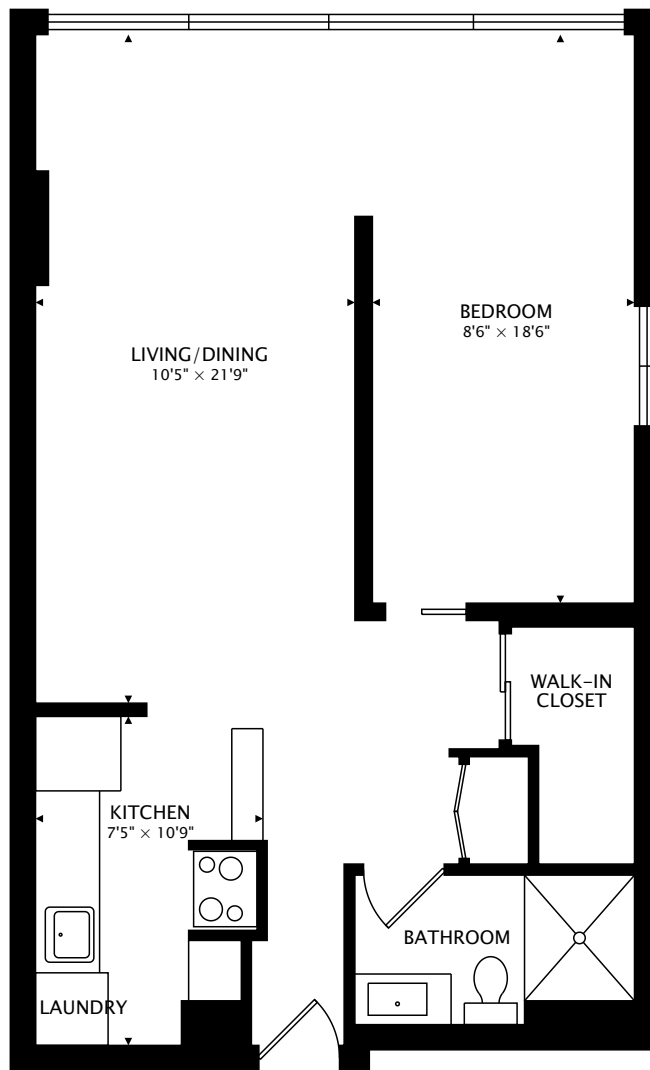

435 SEASIDE AVE UNIT 1001  
HONOLULU, HI 96815

710 sq ft

CAPTURED ON: 24 APR 2018  
DIMENSIONS, AREAS, LAYOUTS AND DETAILS ARE APPROXIMATE  
AND SHOULD BE CONSIDERED ILLUSTRATIVE ONLY.