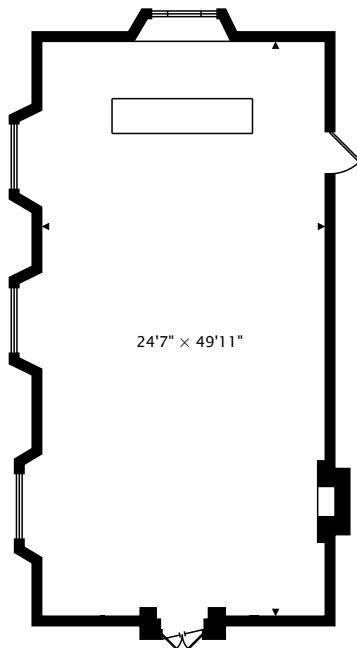

CASTLEMARTYR RESORT, CASTLEMARTYR, CO. CORK, P25 X300

THE LOBBY
2035 sq ft

THE BELL TOWER
1717 sq ft

THE KNIGHT'S BAR
1433 sq ft

TOTAL
5186 sq ft

by Explore Photography
real.vision | www.explorephotography.ie