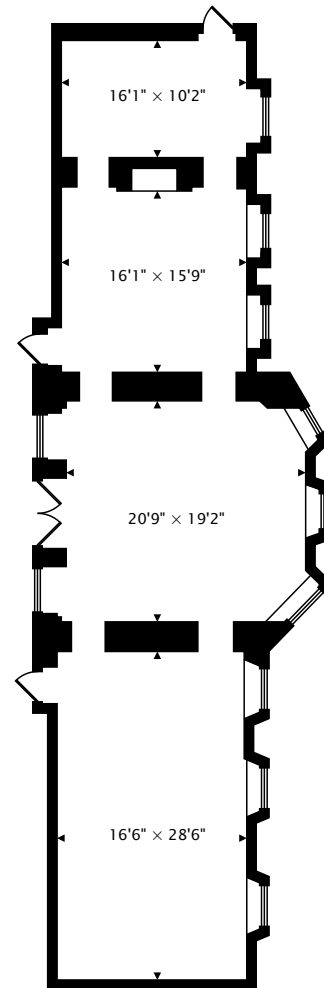

CASTLEMARTYR RESORT, CASTLEMARTYR, CO. CORK, P25 X300

THE LOBBY
2035 sq ft

THE BELL TOWER
1717 sq ft

THE KNIGHT'S BAR
1433 sq ft

TOTAL
5186 sq ft

by Explore Photography
real.vision | www.explorephotography.ie