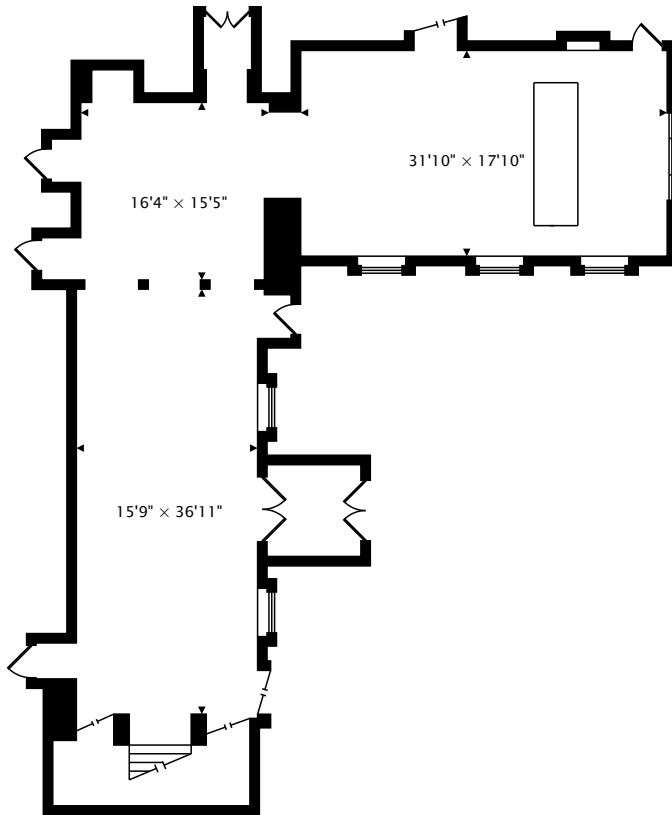

CASTLEMARTYR RESORT, CASTLEMARTYR, CO. CORK, P25 X300

THE LOBBY
2035 sq ft

THE BELL TOWER
1717 sq ft

THE KNIGHT'S BAR
1433 sq ft

TOTAL
5186 sq ft

by Explore Photography
real.vision | www.explorephotography.ie