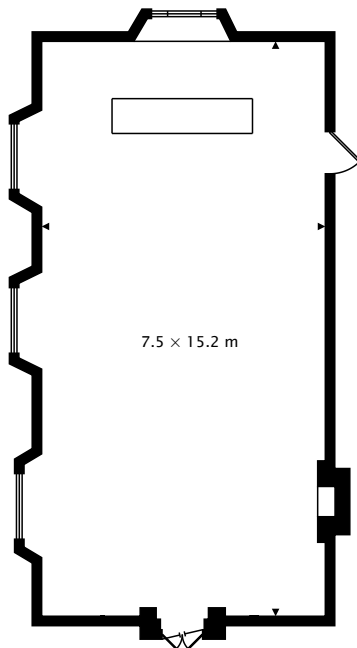

CASTLEMARTYR RESORT, CASTLEMARTYR, CO. CORK, P25 X300

THE LOBBY
189.1 m²

THE BELL TOWER
159.6 m²

THE KNIGHT'S BAR
133.2 m²

TOTAL
481.8 m²

by Explore Photography
real.vision | www.explorephotography.ie

CAPTURED ON: 23 MAY 2017
DIMENSIONS, AREAS, LAYOUTS AND DETAILS ARE APPROXIMATE
AND SHOULD BE CONSIDERED ILLUSTRATIVE ONLY.