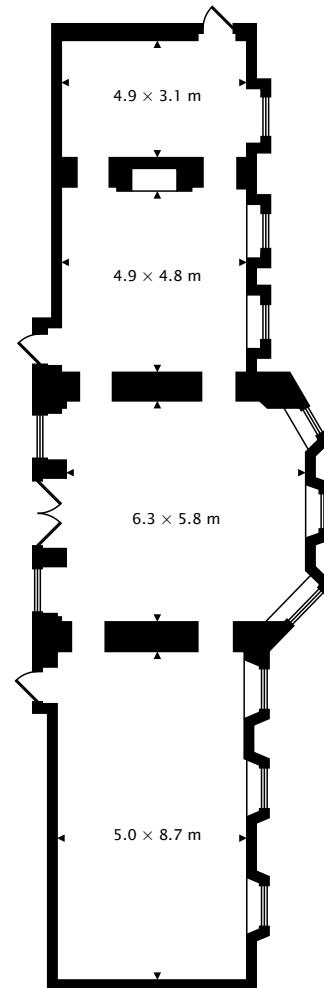

CASTLEMARTYR RESORT, CASTLEMARTYR, CO. CORK, P25 X300

THE LOBBY
189.1 m²

THE BELL TOWER
159.6 m²

THE KNIGHT'S BAR
133.2 m²

TOTAL
481.8 m²

by Explore Photography
real.vision | www.explorephotography.ie

CAPTURED ON: 23 MAY 2017
DIMENSIONS, AREAS, LAYOUTS AND DETAILS ARE APPROXIMATE
AND SHOULD BE CONSIDERED ILLUSTRATIVE ONLY.