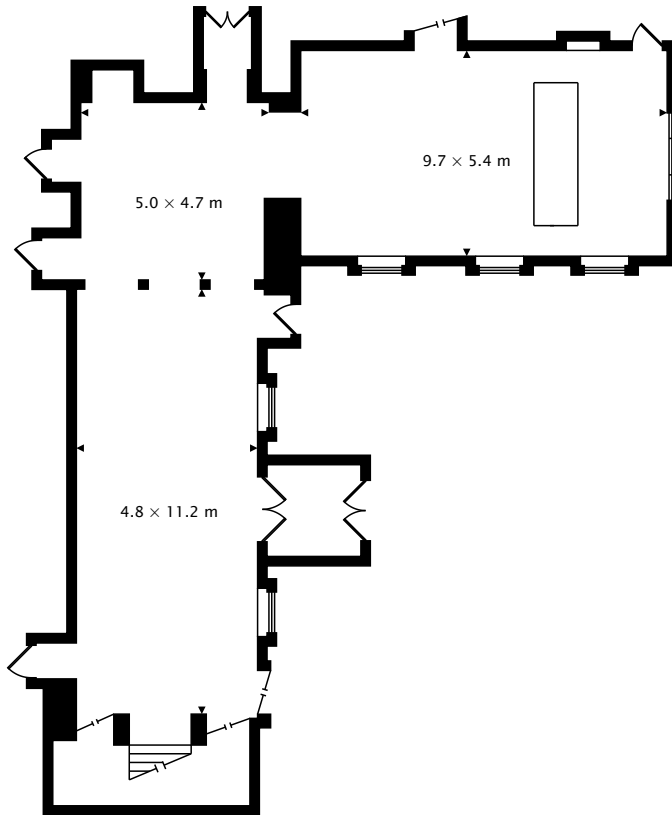

CASTLEMARTYR RESORT, CASTLEMARTYR, CO. CORK, P25 X300

THE LOBBY
189.1 m²

THE BELL TOWER
159.6 m²

THE KNIGHT'S BAR
133.2 m²

TOTAL
481.8 m²

by Explore Photography
real.vision | www.explorephotography.ie

CAPTURED ON: 23 MAY 2017
DIMENSIONS, AREAS, LAYOUTS AND DETAILS ARE APPROXIMATE
AND SHOULD BE CONSIDERED ILLUSTRATIVE ONLY.