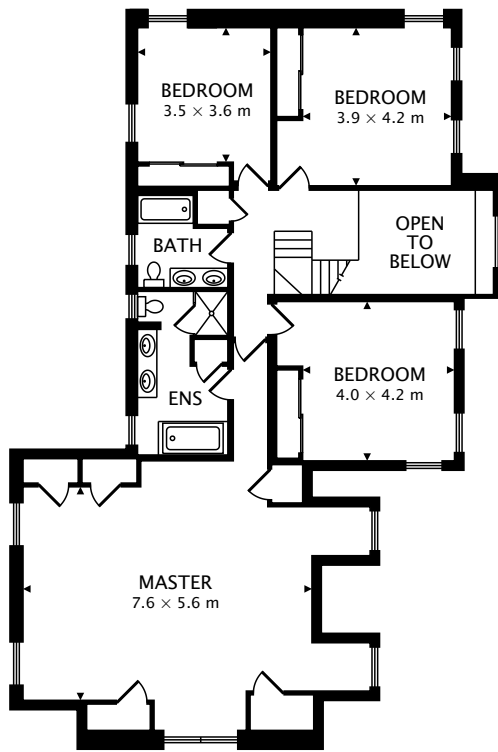

1 SPRING BROOK DR
NORWELL, MA 02061

MAIN
239.9 m²

TOTAL
404.2 m² + 162.6 m² BELOW GRADE

SECOND
164.2 m²

LOWER
162.6 m² BELOW GRADE

TOTAL
404.2 m² + 162.6 m² BELOW GRADE