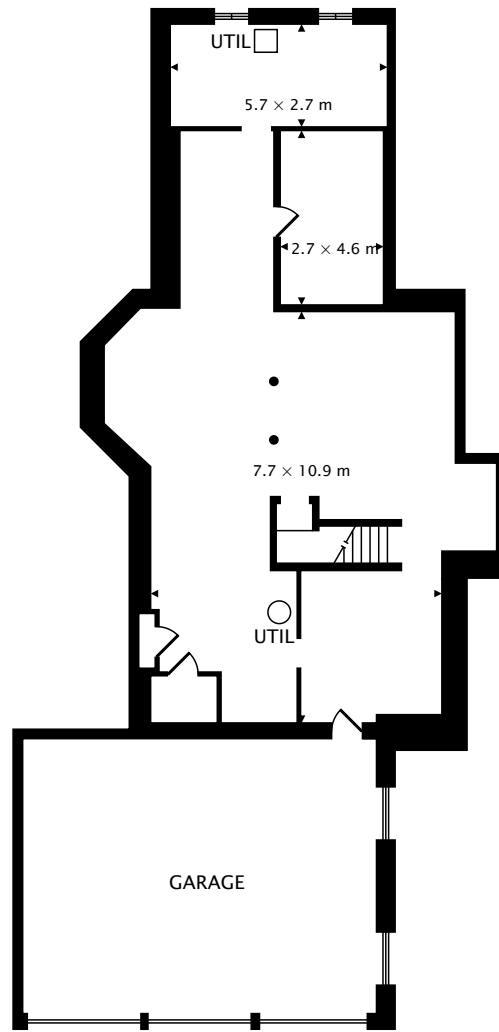

1 SPRING BROOK DR
NORWELL, MA 02061

MAIN
239.9 m²

TOTAL
404.2 m² + 162.6 m² BELOW GRADE

SECOND
164.2 m²

LOWER
162.6 m² BELOW GRADE

TOTAL
404.2 m² + 162.6 m² BELOW GRADE