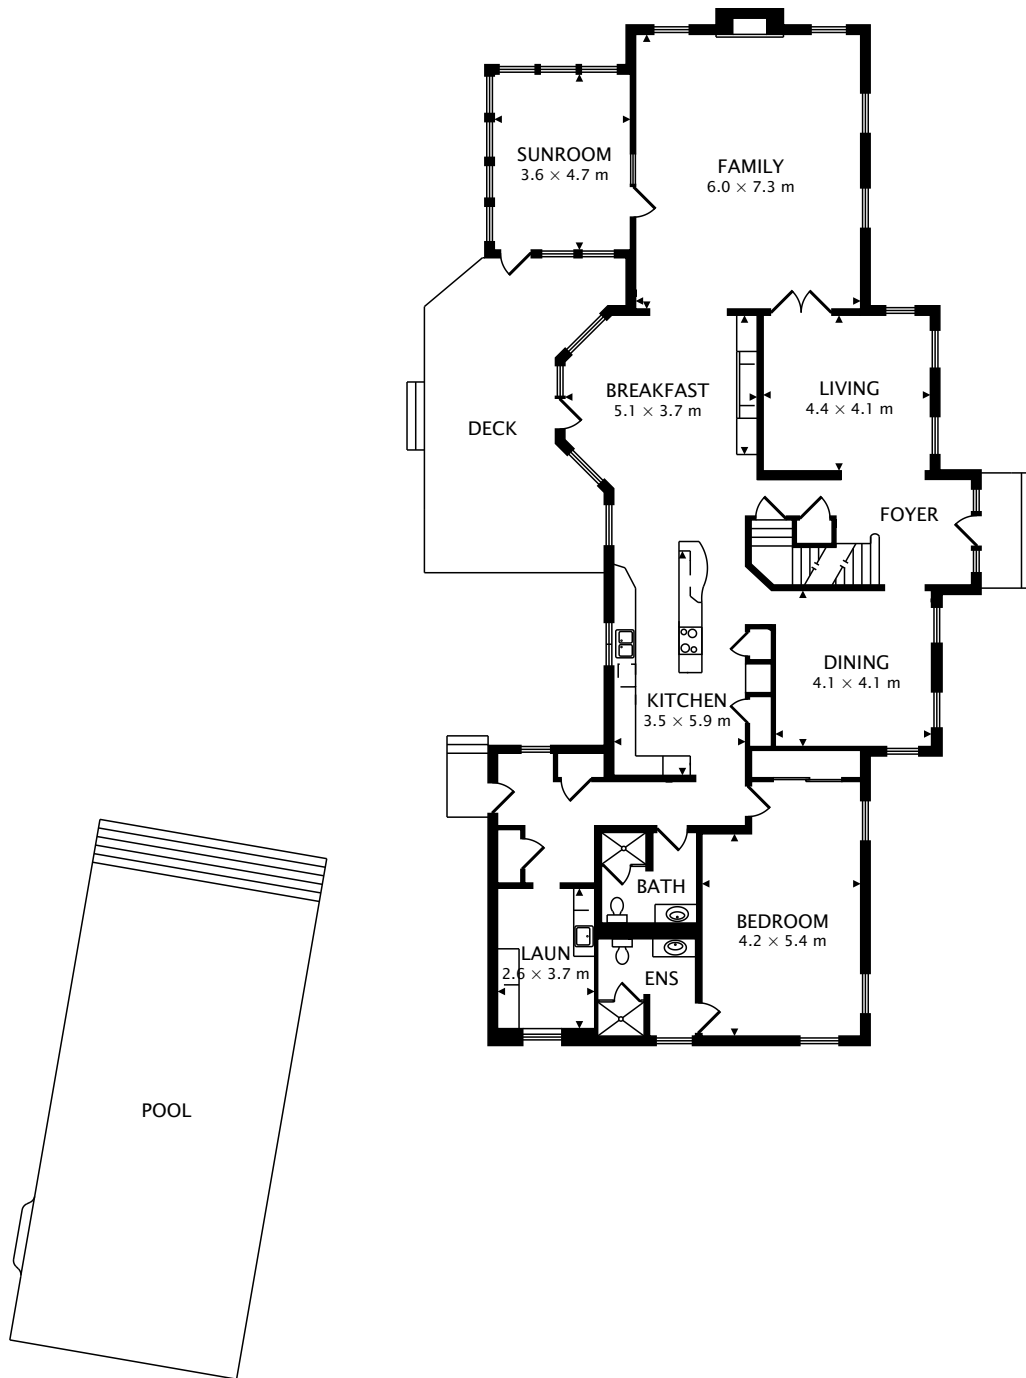

1 SPRING BROOK DR
NORWELL, MA 02061

MAIN
239.9 m²

TOTAL
404.2 m² + 162.6 m² BELOW GRADE

SECOND
164.2 m²

LOWER
162.6 m² BELOW GRADE

TOTAL
404.2 m² + 162.6 m² BELOW GRADE