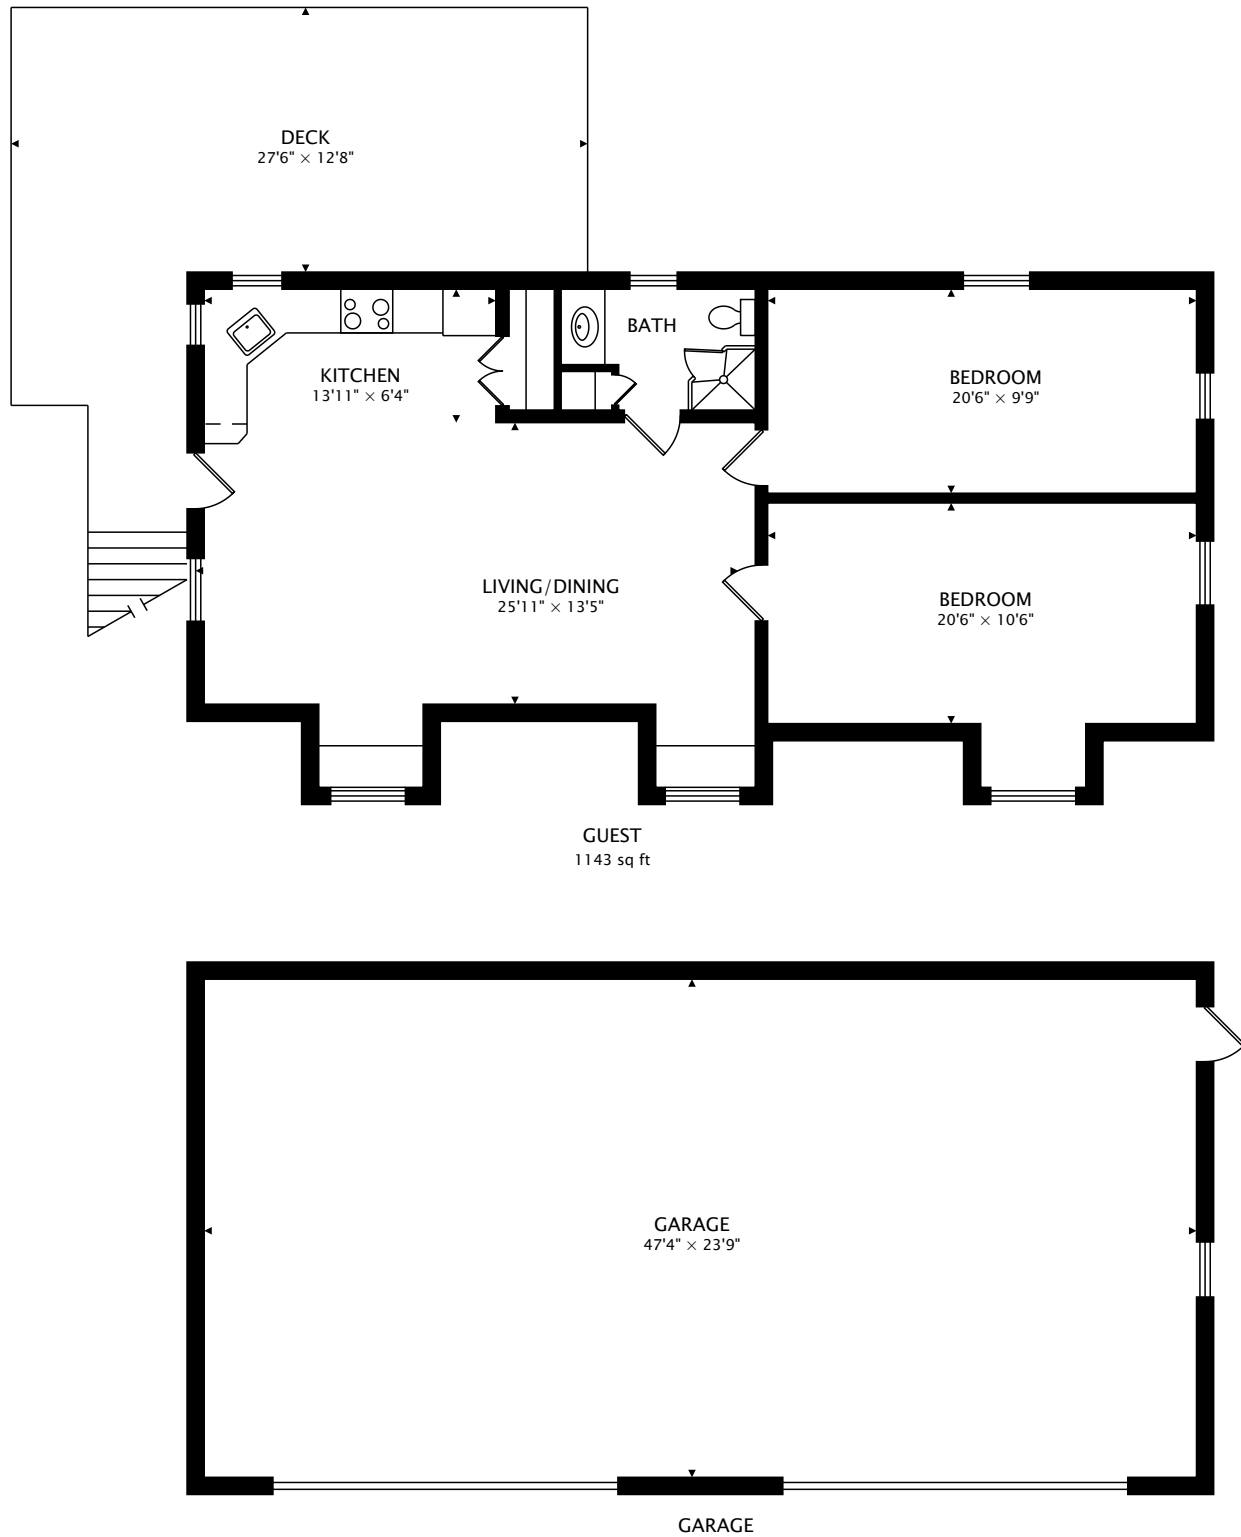

MAIN
1955 sq ft

TOTAL
3098 sq ft + 1892 sq ft BELOW GRADE

CAPTURED ON: 10 JAN 2020
DIMENSIONS, AREAS, LAYOUTS AND DETAILS ARE APPROXIMATE
AND SHOULD BE CONSIDERED ILLUSTRATIVE ONLY.

LOWER
1892 sq ft BELOW GRADE

TOTAL
3098 sq ft + 1892 sq ft BELOW GRADE

CAPTURED ON: 10 JAN 2020
DIMENSIONS, AREAS, LAYOUTS AND DETAILS ARE APPROXIMATE
AND SHOULD BE CONSIDERED ILLUSTRATIVE ONLY.

TOTAL
3098 sq ft + 1892 sq ft BELOW GRADE

CAPTURED ON: 10 JAN 2020
DIMENSIONS, AREAS, LAYOUTS AND DETAILS ARE APPROXIMATE
AND SHOULD BE CONSIDERED ILLUSTRATIVE ONLY.