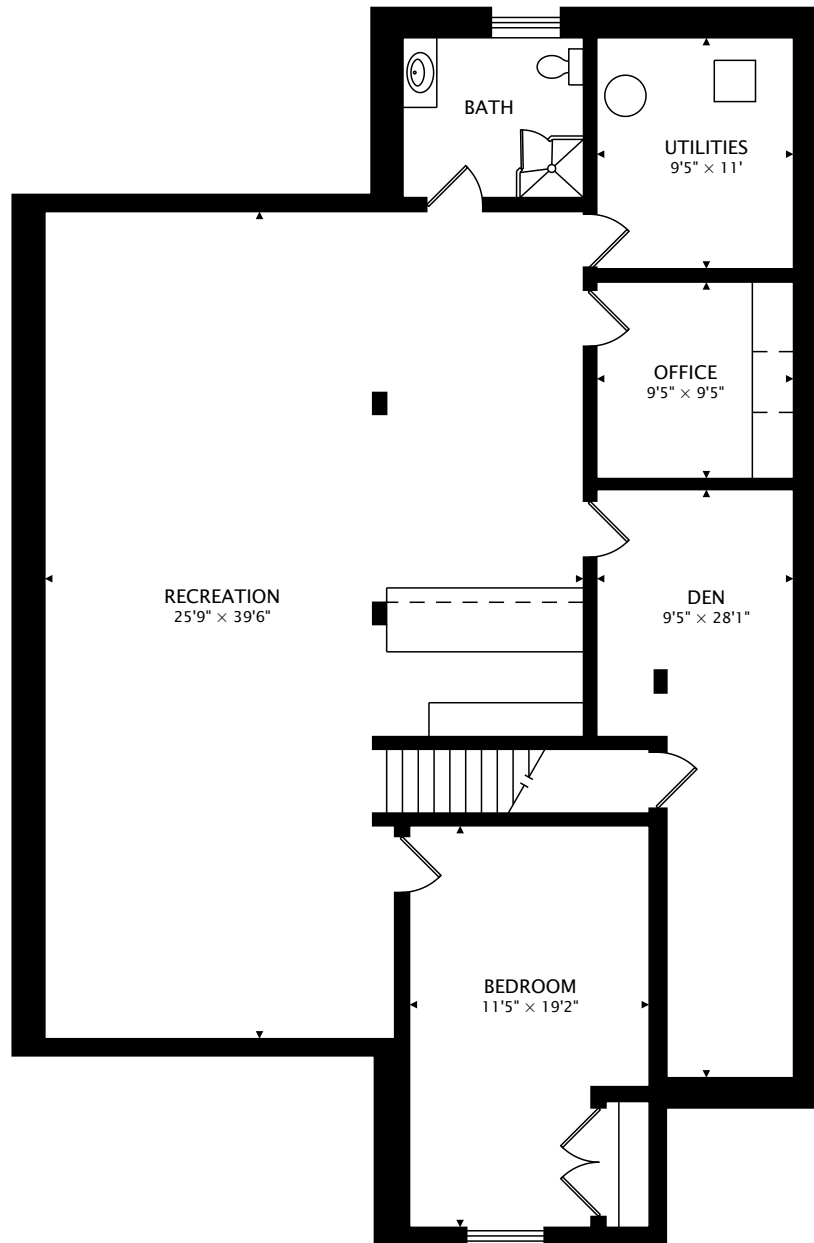

MAIN
1955 sq ft

TOTAL
3098 sq ft + 1892 sq ft BELOW GRADE

CAPTURED ON: 10 JAN 2020
DIMENSIONS, AREAS, LAYOUTS AND DETAILS ARE APPROXIMATE
AND SHOULD BE CONSIDERED ILLUSTRATIVE ONLY.

LOWER
1892 sq ft BELOW GRADE

TOTAL
3098 sq ft + 1892 sq ft BELOW GRADE

CAPTURED ON: 10 JAN 2020
DIMENSIONS, AREAS, LAYOUTS AND DETAILS ARE APPROXIMATE
AND SHOULD BE CONSIDERED ILLUSTRATIVE ONLY.

TOTAL
3098 sq ft + 1892 sq ft BELOW GRADE

CAPTURED ON: 10 JAN 2020
DIMENSIONS, AREAS, LAYOUTS AND DETAILS ARE APPROXIMATE
AND SHOULD BE CONSIDERED ILLUSTRATIVE ONLY.