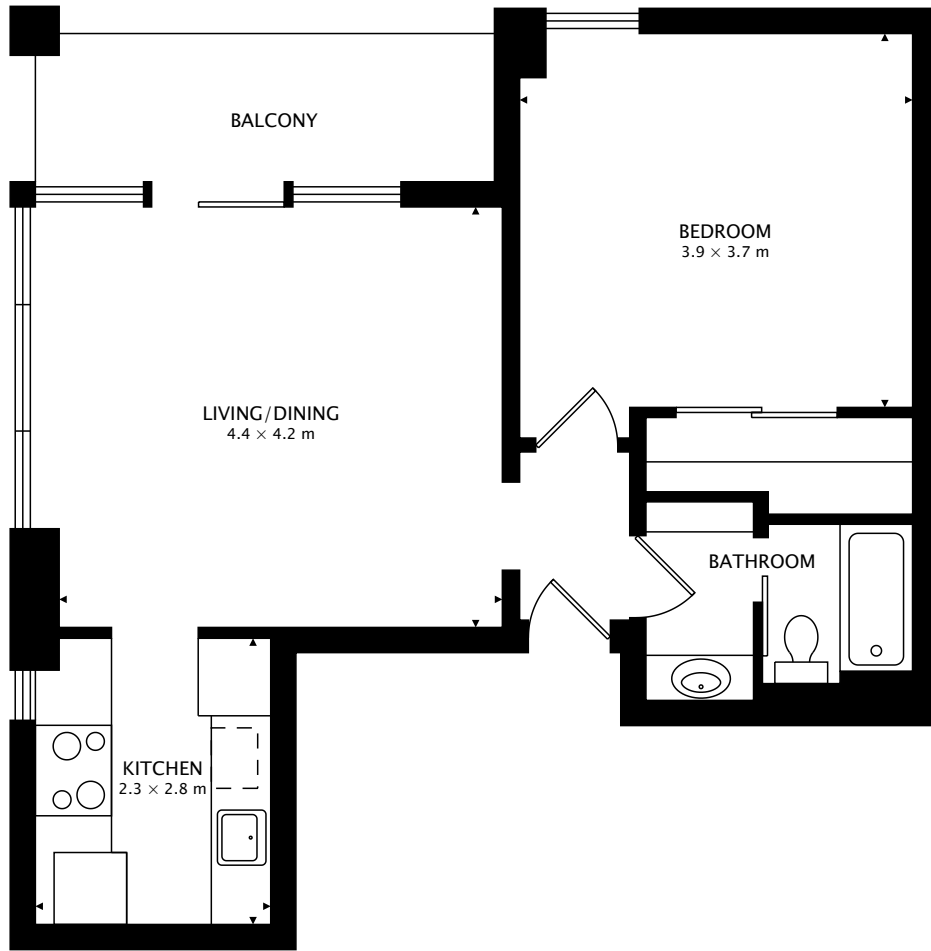

2410 CLEGHORN ST #2602
HONOLULU, HI 96815

65.8 m²