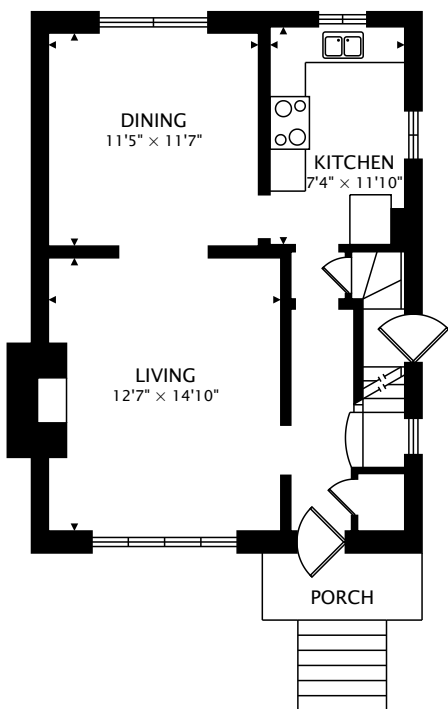

36 MILES RD
 ETOBICOKE, ON M8V 1V3

SECOND
 622 sq ft

LOWER
 593 sq ft BELOW GRADE

MAIN
 630 sq ft

TOTAL

1253 sq ft + 593 sq ft BELOW GRADE