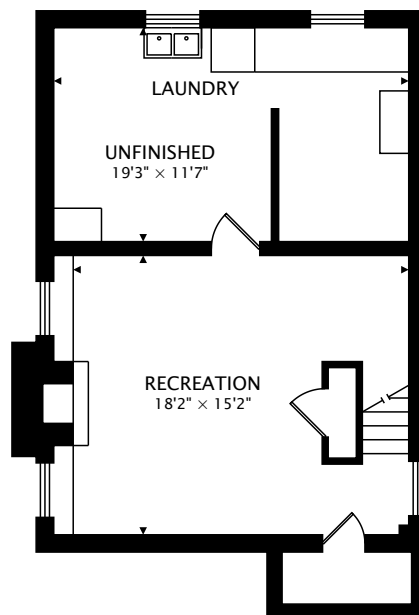

36 MILES RD
 ETOBICOKE, ON M8V 1V3

SECOND
 622 sq ft

LOWER
 593 sq ft BELOW GRADE

MAIN
 630 sq ft

TOTAL

1253 sq ft + 593 sq ft BELOW GRADE