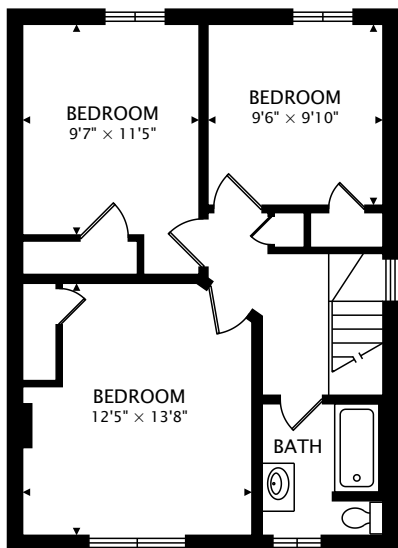

36 MILES RD
 ETOBICOKE, ON M8V 1V3

SECOND
 622 sq ft

LOWER
 593 sq ft BELOW GRADE

MAIN
 630 sq ft

TOTAL

1253 sq ft + 593 sq ft BELOW GRADE