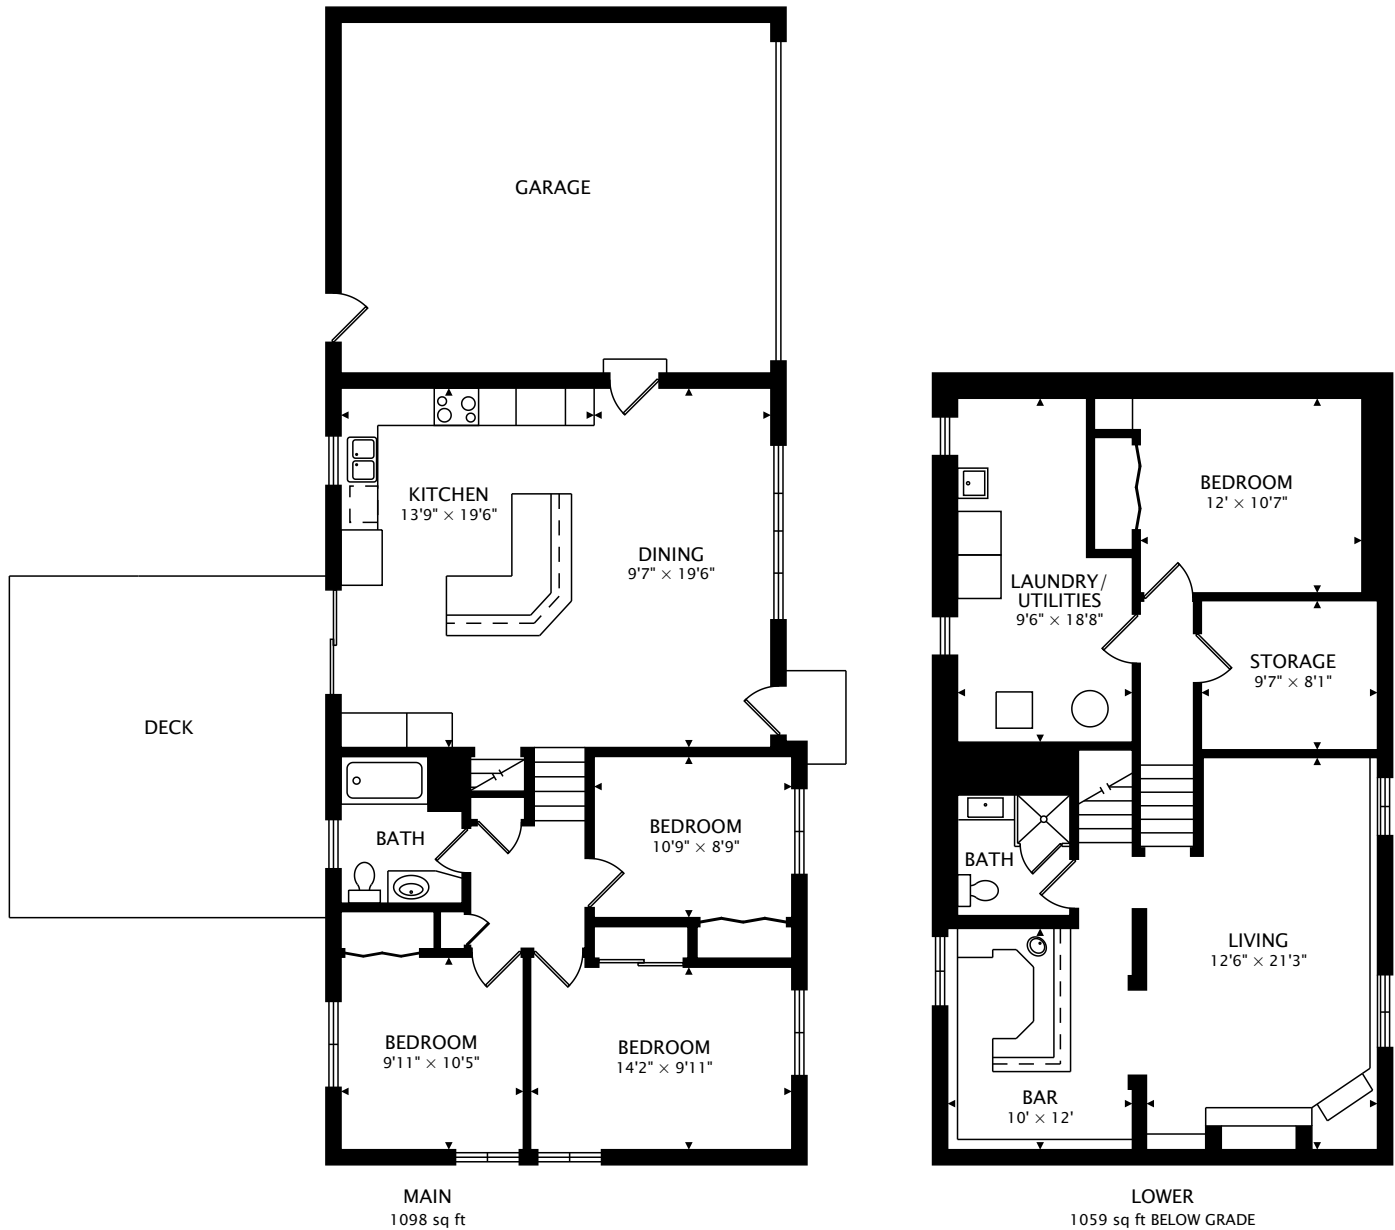

15706 HAYES TRAIL
APPLE VALLEY, MN 55124, USA

TOTAL
1098 sq ft + 1059 sq ft BELOW GRADE

CAPTURED ON: 18 FEB 2019
DIMENSIONS, AREAS, LAYOUTS AND DETAILS ARE APPROXIMATE
AND SHOULD BE CONSIDERED ILLUSTRATIVE ONLY.