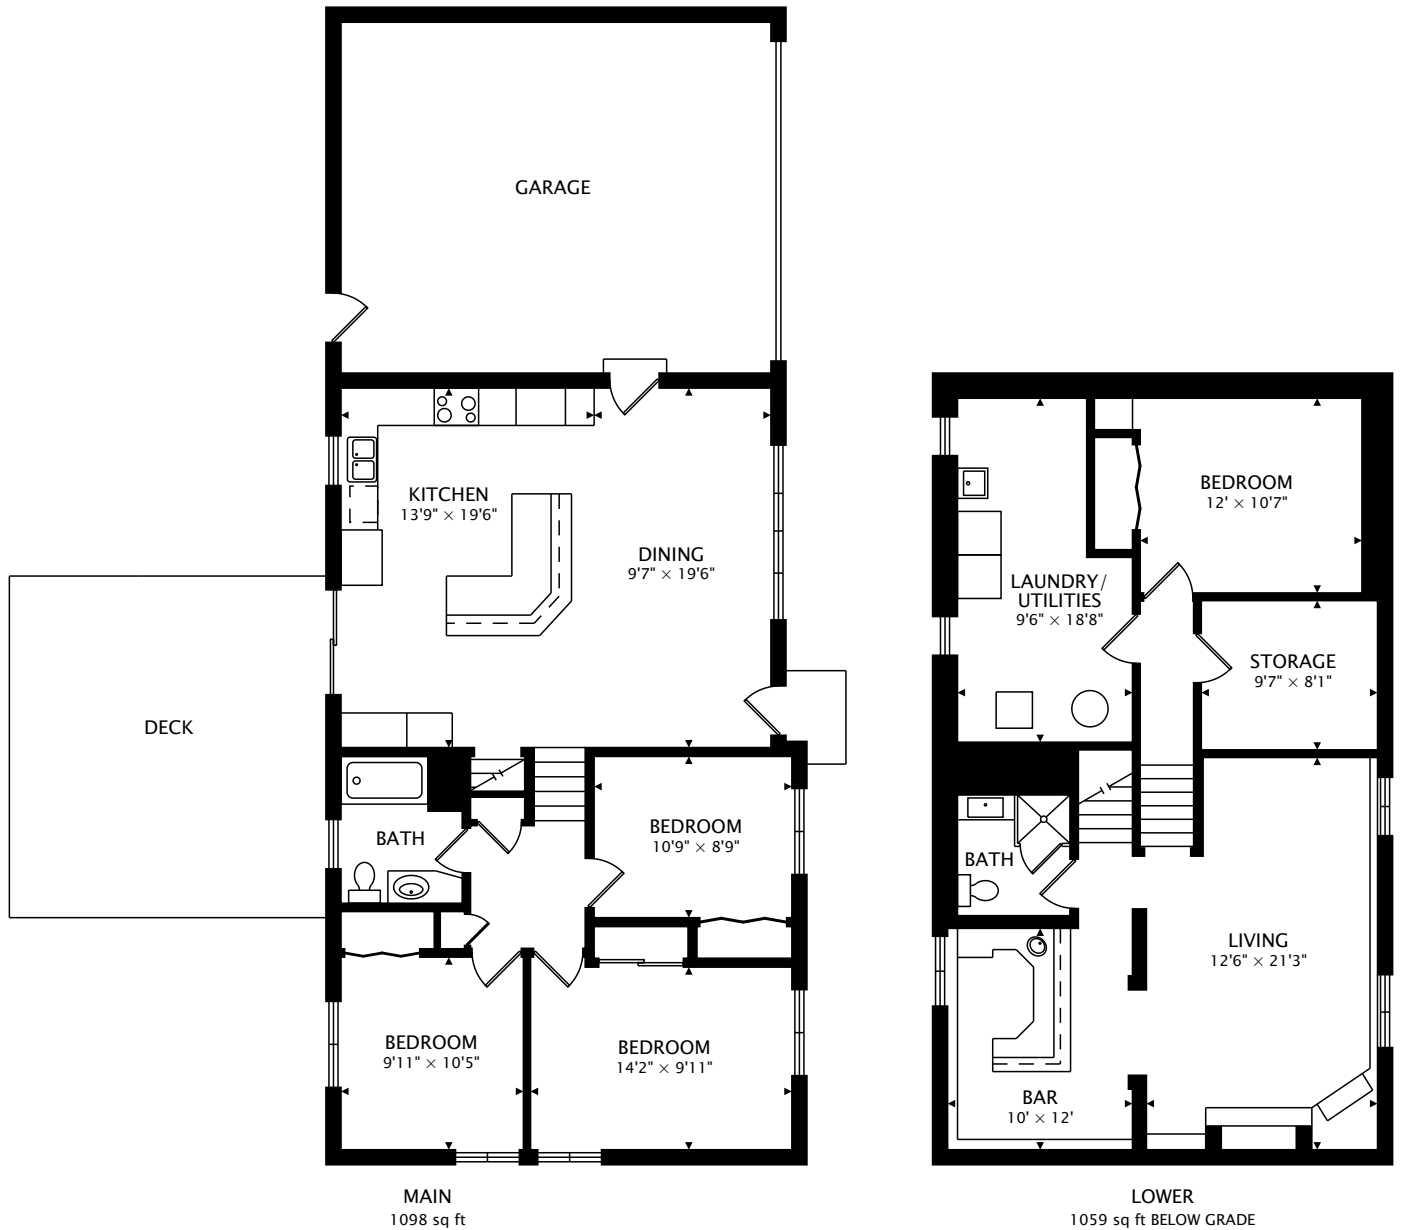

15706 HAYES TRAIL
APPLE VALLEY, MN 55124, USA

TOTAL
1098 sq ft + 1059 sq ft BELOW GRADE

CAPTURED ON: 18 FEB 2019
DIMENSIONS, AREAS, LAYOUTS AND DETAILS ARE APPROXIMATE
AND SHOULD BE CONSIDERED ILLUSTRATIVE ONLY.