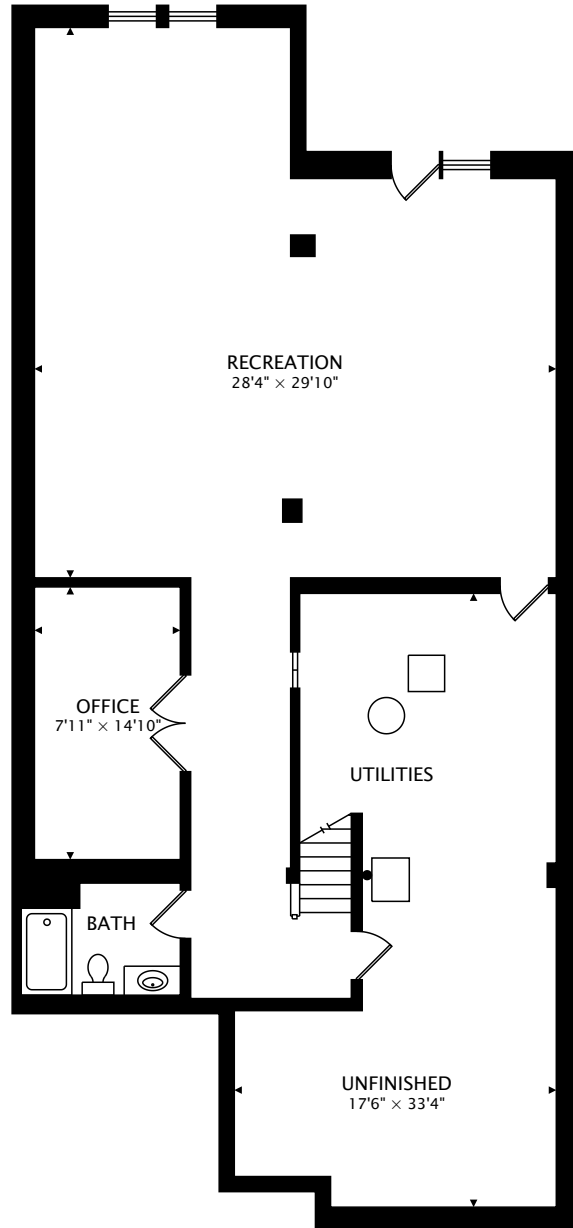

15242 CALLAWAY CT
GLENWOOD, MD 21738

TOTAL
2653 sq ft + 1778 sq ft BELOW GRADE

CAPTURED ON: 27 JAN 2018
DIMENSIONS, AREAS, LAYOUTS AND DETAILS ARE APPROXIMATE
AND SHOULD BE CONSIDERED ILLUSTRATIVE ONLY.

LOWER
1778 sq ft BELOW GRADE

TOTAL
2653 sq ft + 1778 sq ft BELOW GRADE

CAPTURED ON: 27 JAN 2018
DIMENSIONS, AREAS, LAYOUTS AND DETAILS ARE APPROXIMATE
AND SHOULD BE CONSIDERED ILLUSTRATIVE ONLY.