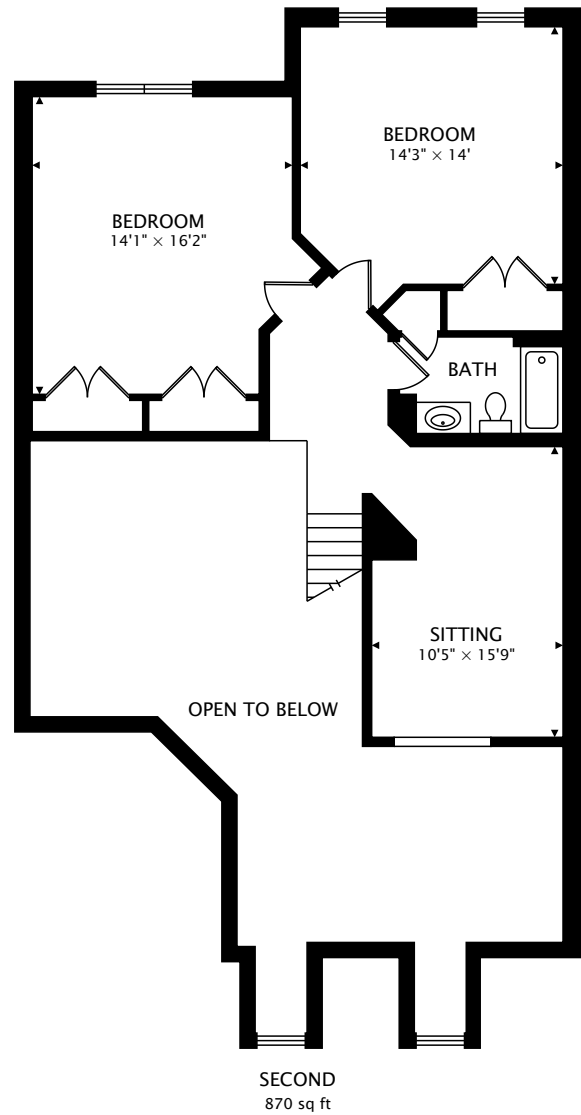

15242 CALLAWAY CT
GLENWOOD, MD 21738

TOTAL
2653 sq ft + 1778 sq ft BELOW GRADE

CAPTURED ON: 27 JAN 2018
DIMENSIONS, AREAS, LAYOUTS AND DETAILS ARE APPROXIMATE
AND SHOULD BE CONSIDERED ILLUSTRATIVE ONLY.

LOWER
1778 sq ft BELOW GRADE

TOTAL
2653 sq ft + 1778 sq ft BELOW GRADE

CAPTURED ON: 27 JAN 2018
DIMENSIONS, AREAS, LAYOUTS AND DETAILS ARE APPROXIMATE
AND SHOULD BE CONSIDERED ILLUSTRATIVE ONLY.