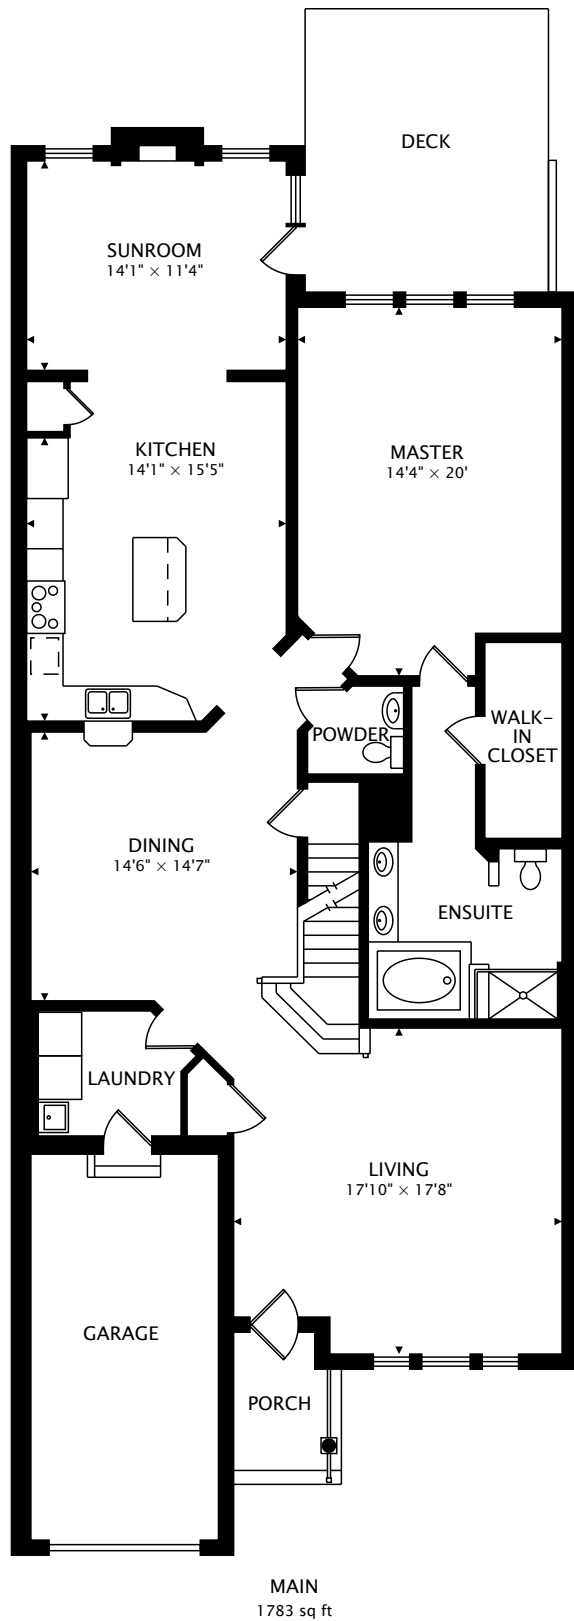

15242 CALLAWAY CT
GLENWOOD, MD 21738

TOTAL
2653 sq ft + 1778 sq ft BELOW GRADE

CAPTURED ON: 27 JAN 2018
DIMENSIONS, AREAS, LAYOUTS AND DETAILS ARE APPROXIMATE
AND SHOULD BE CONSIDERED ILLUSTRATIVE ONLY.

LOWER
1778 sq ft BELOW GRADE

TOTAL
2653 sq ft + 1778 sq ft BELOW GRADE

CAPTURED ON: 27 JAN 2018
DIMENSIONS, AREAS, LAYOUTS AND DETAILS ARE APPROXIMATE
AND SHOULD BE CONSIDERED ILLUSTRATIVE ONLY.