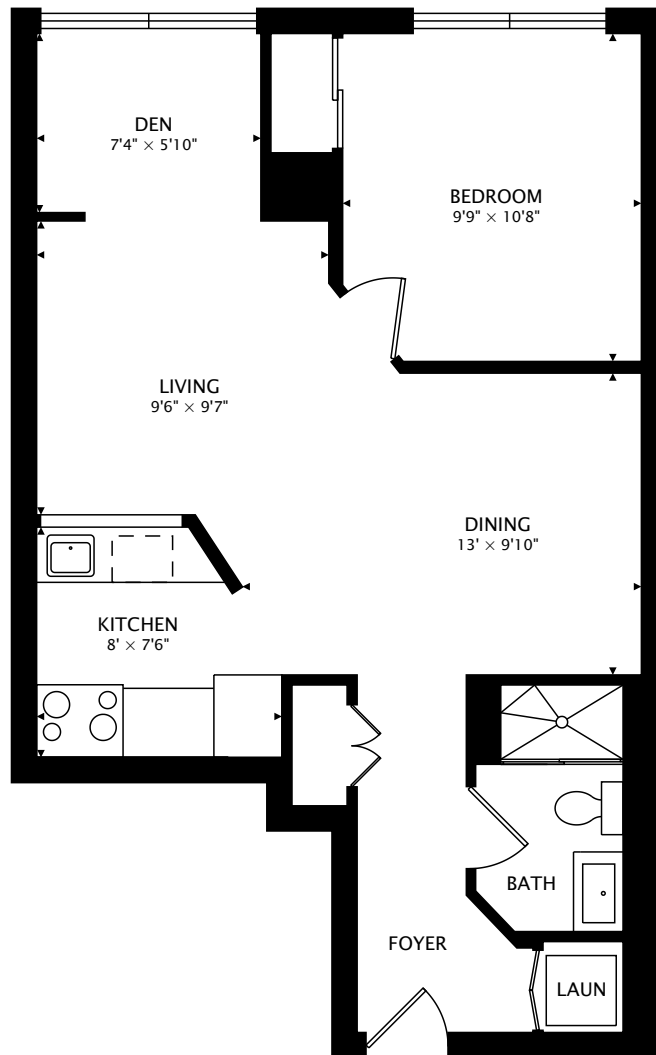

24 WELLESLEY ST W #806
TORONTO, ON M4Y 2X6

606 sq ft

by FirstFrame Photography
real.vision | www.firstframephotography.ca/propertyTours

CAPTURED ON: 16 SEP 2018
DIMENSIONS, AREAS, LAYOUTS AND DETAILS ARE APPROXIMATE
AND SHOULD BE CONSIDERED ILLUSTRATIVE ONLY.