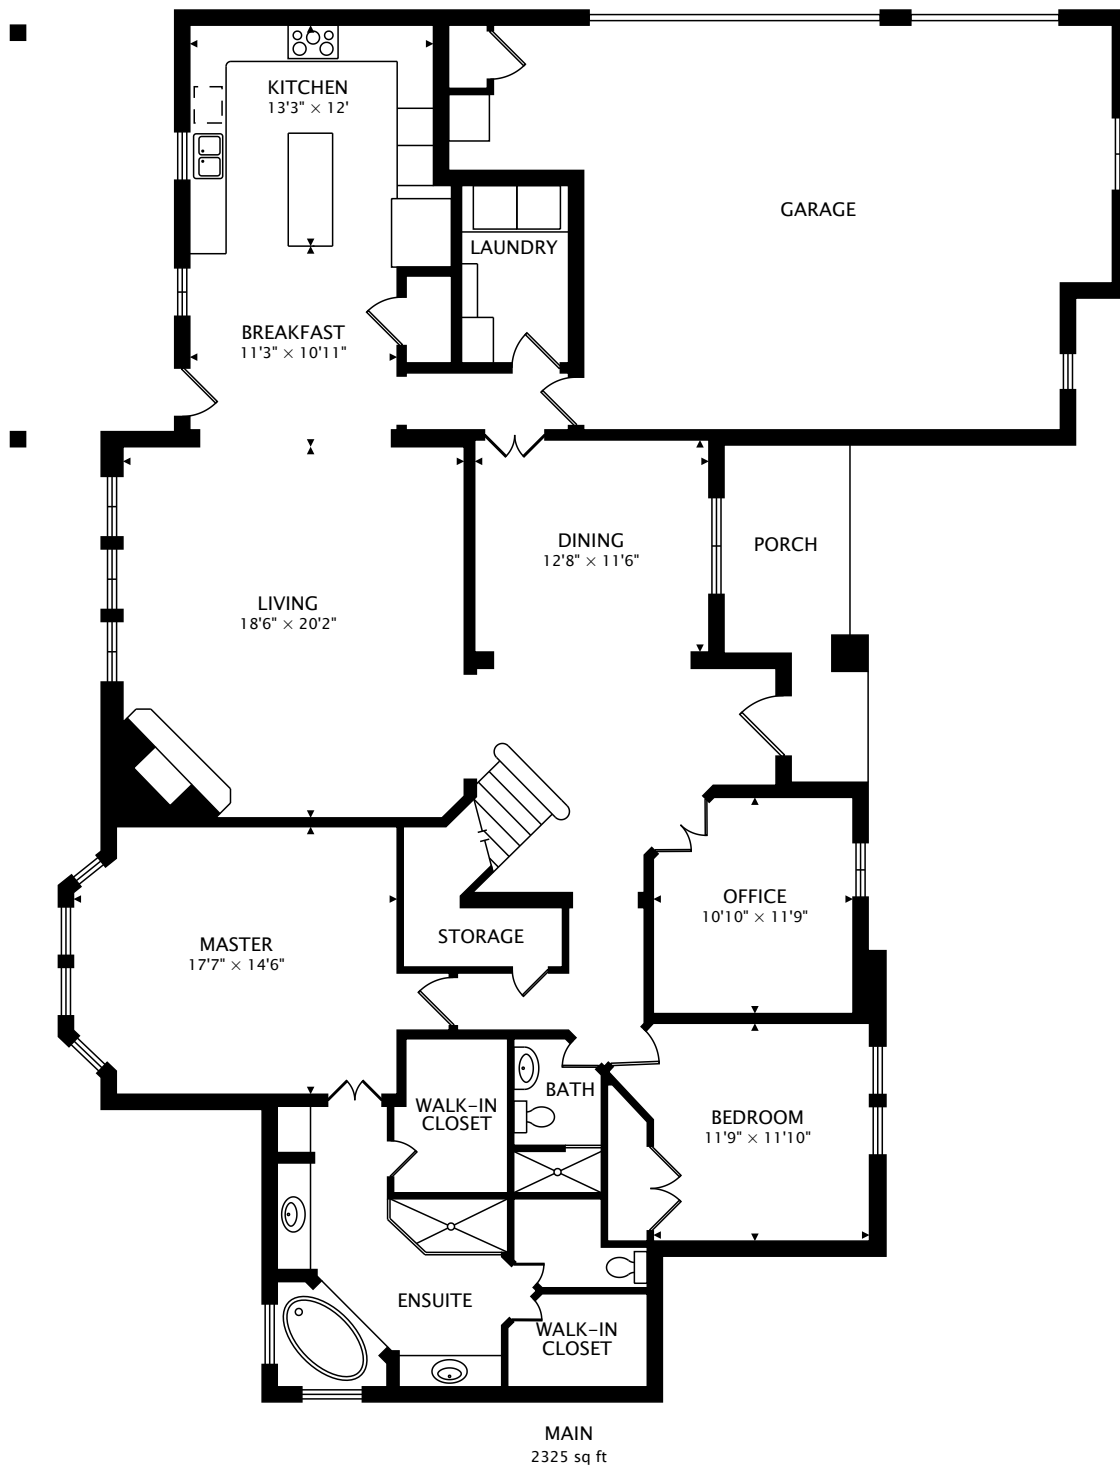

11 PEREGRINE CIR
HEATH, TX 75032, USA

TOTAL
3252 sq ft

SECOND
927 sq ft

TOTAL
3252 sq ft