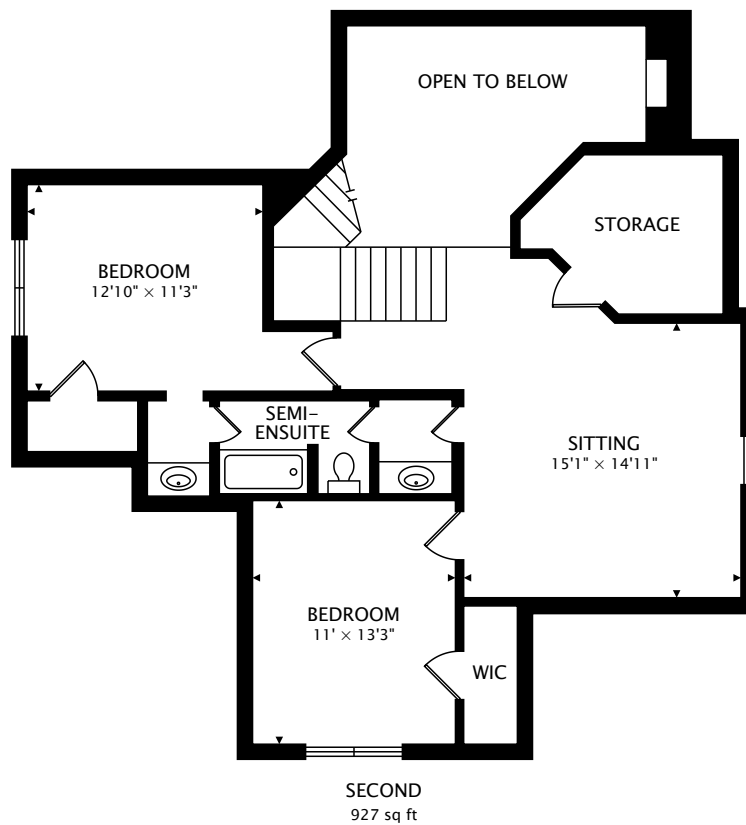

11 PEREGRINE CIR
HEATH, TX 75032, USA

TOTAL
3252 sq ft

SECOND
927 sq ft

TOTAL
3252 sq ft