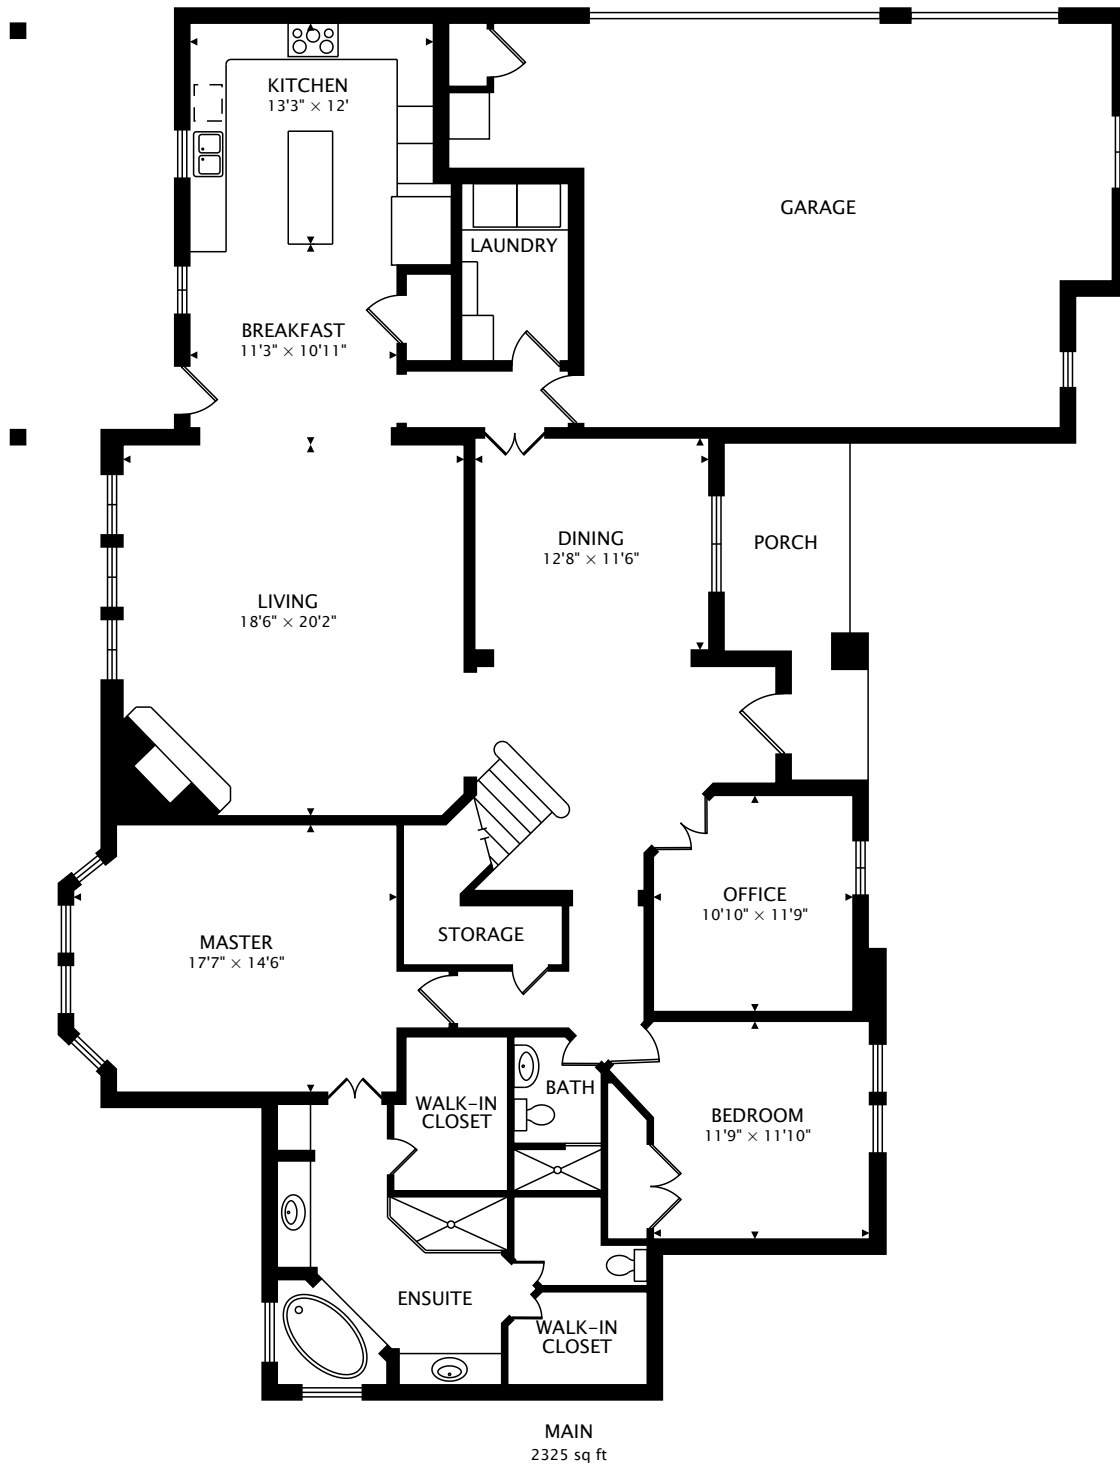

11 PEREGRINE CIR
HEATH, TX 75032, USA

TOTAL
3252 sq ft

SECOND
927 sq ft

TOTAL
3252 sq ft