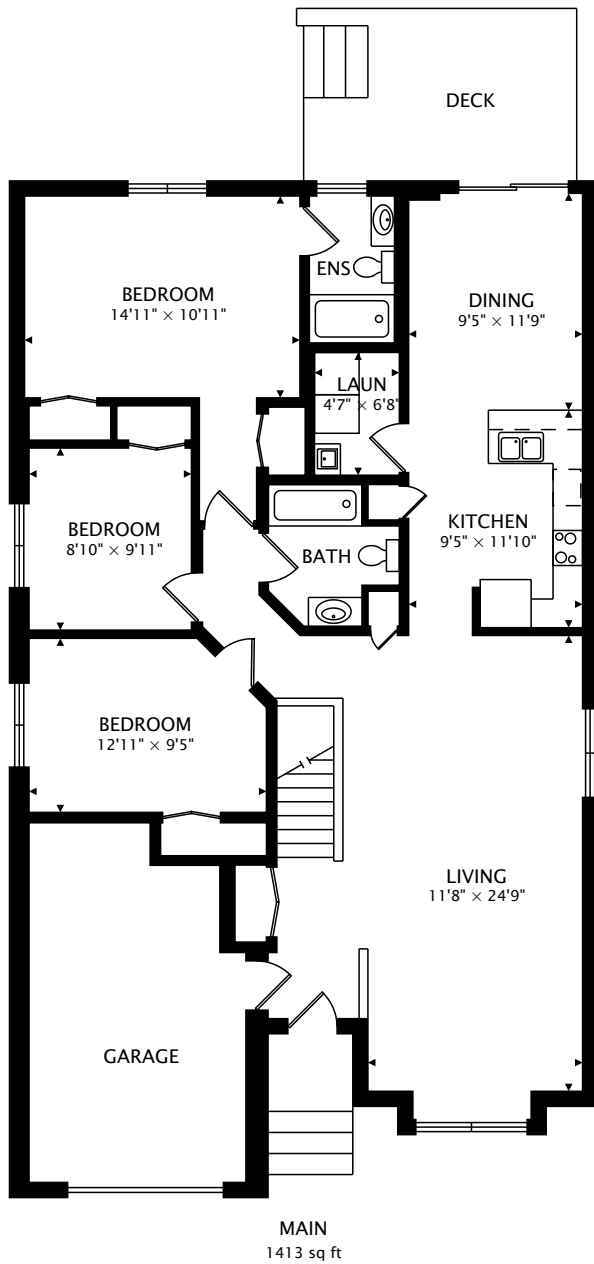

4 WHITEROCK AVE
MOUNT HOPE, ON L0R 1W0

TOTAL
2777 sq ft

by FirstFrame Photography
real.vision | www.firstframephotography.ca/propertyTours

CAPTURED ON: 11 MAR 2019
DIMENSIONS, AREAS, LAYOUTS AND DETAILS ARE APPROXIMATE
AND SHOULD BE CONSIDERED ILLUSTRATIVE ONLY.