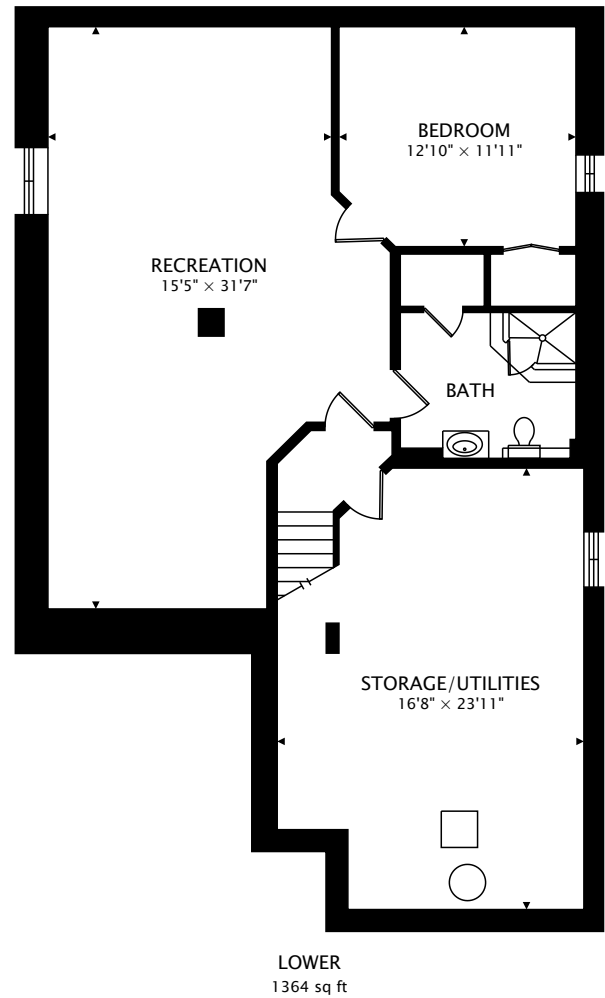

4 WHITEROCK AVE
MOUNT HOPE, ON L0R 1W0

TOTAL
2777 sq ft

by FirstFrame Photography
real.vision | www.firstframephotography.ca/propertyTours

CAPTURED ON: 11 MAR 2019
DIMENSIONS, AREAS, LAYOUTS AND DETAILS ARE APPROXIMATE
AND SHOULD BE CONSIDERED ILLUSTRATIVE ONLY.