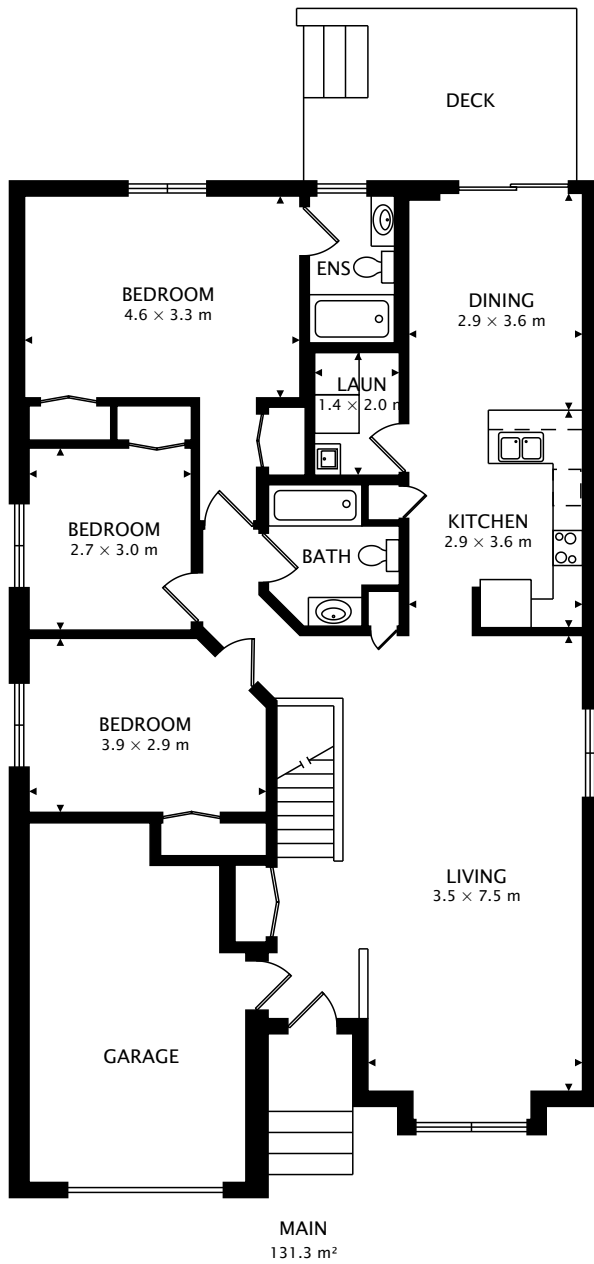

4 WHITEROCK AVE
MOUNT HOPE, ON L0R 1W0

TOTAL
258.0 m²

by FirstFrame Photography
real.vision | www.firstframephotography.ca/propertyTours

CAPTURED ON: 11 MAR 2019
DIMENSIONS, AREAS, LAYOUTS AND DETAILS ARE APPROXIMATE
AND SHOULD BE CONSIDERED ILLUSTRATIVE ONLY.