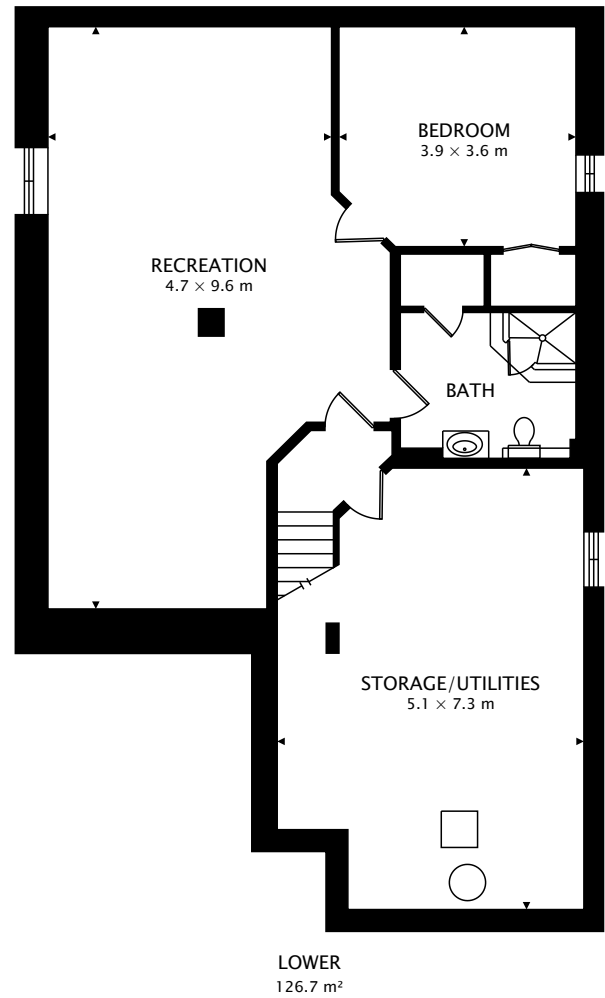

4 WHITEROCK AVE
MOUNT HOPE, ON L0R 1W0

TOTAL
258.0 m²

by FirstFrame Photography
real.vision | www.firstframephotography.ca/propertyTours

CAPTURED ON: 11 MAR 2019
DIMENSIONS, AREAS, LAYOUTS AND DETAILS ARE APPROXIMATE
AND SHOULD BE CONSIDERED ILLUSTRATIVE ONLY.