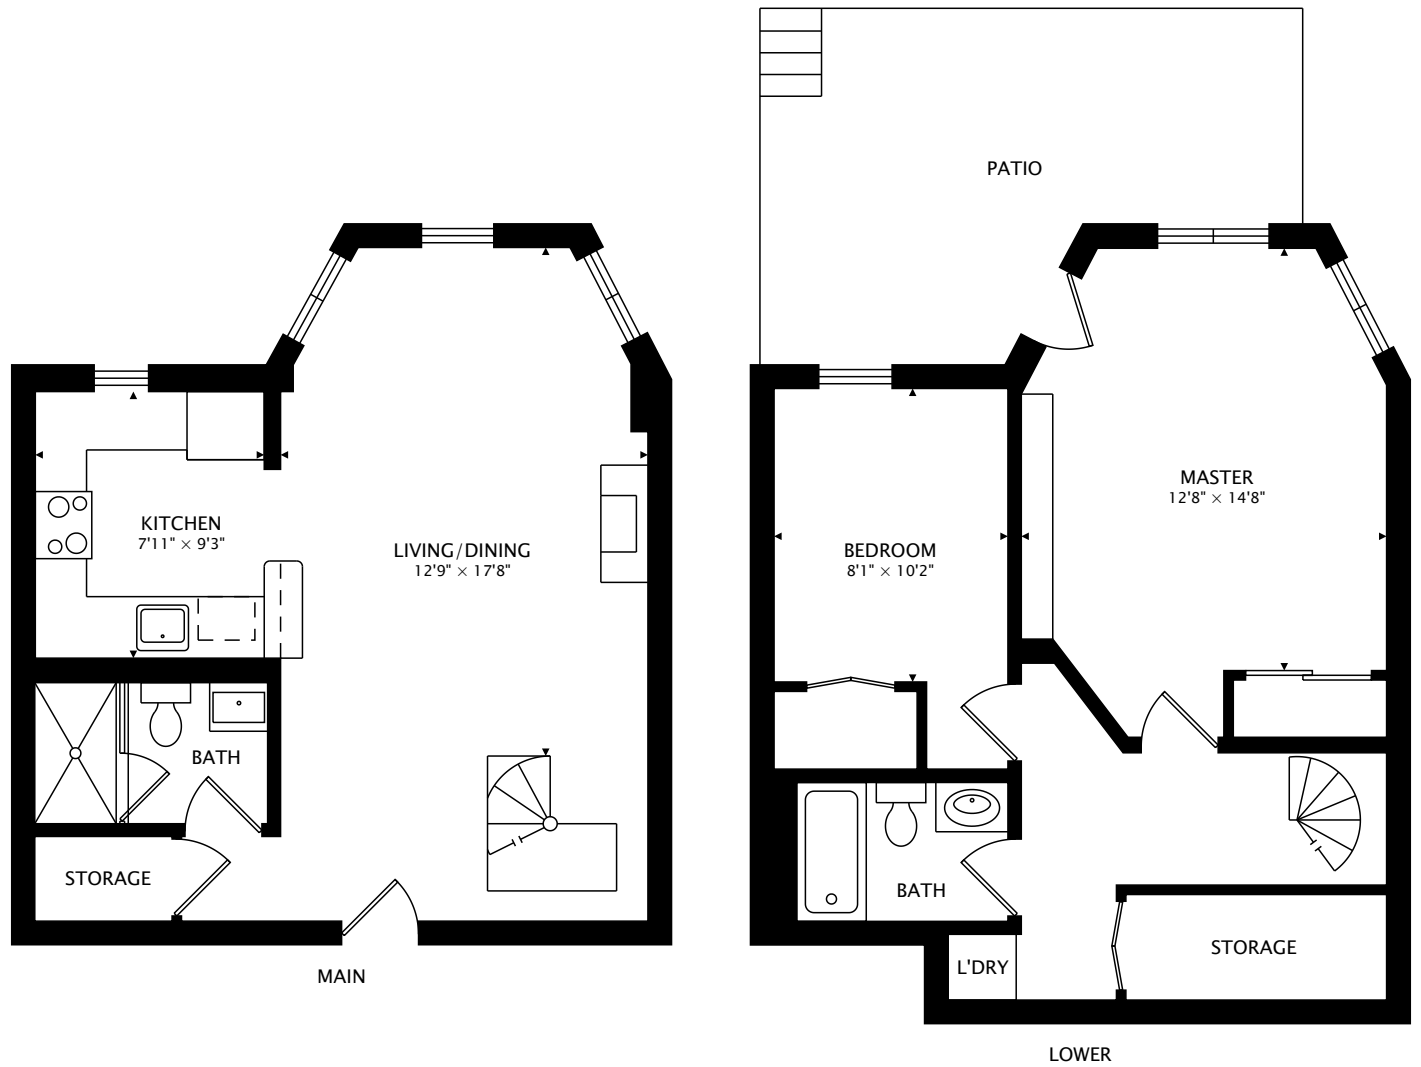

365 MARLBOROUGH ST #2
BOSTON, MA 02115, USA

TOTAL
941 sq ft

CAPTURED ON: 9 JUL 2018
DIMENSIONS, AREAS, LAYOUTS AND DETAILS ARE APPROXIMATE
AND SHOULD BE CONSIDERED ILLUSTRATIVE ONLY.

Brady Sokoloski
Realtor
Century 21 Shawmut Properties
D: 617-893-1000
Brady@Century21.com
<http://www.BradyRealEstate.net>