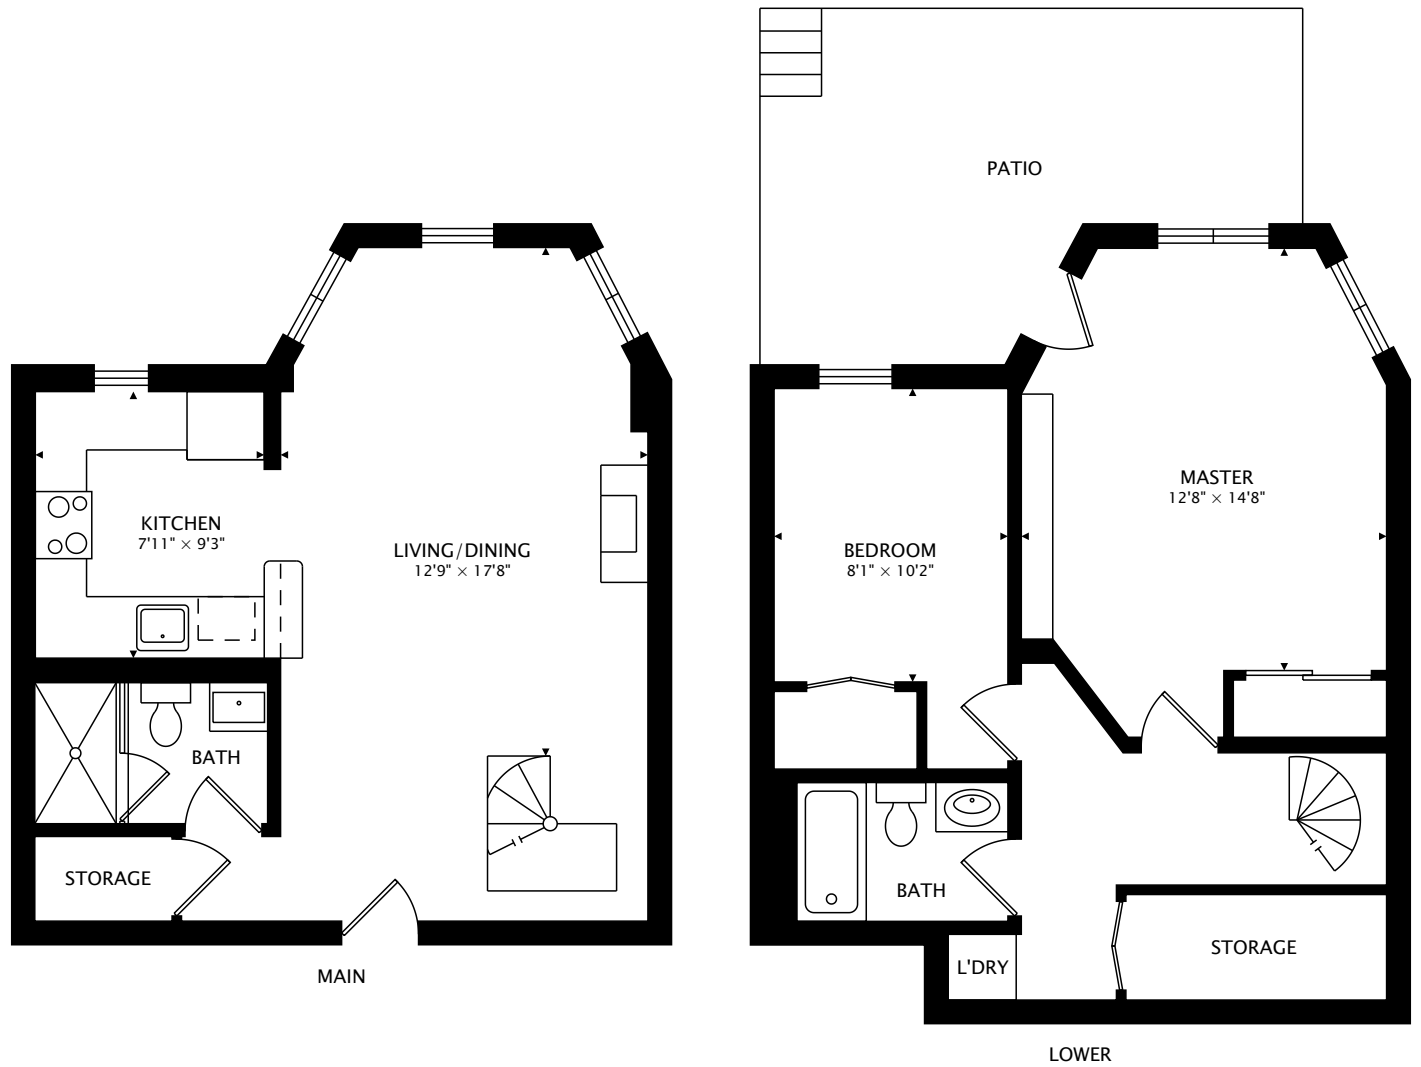

365 MARLBOROUGH ST #2
BOSTON, MA 02115, USA

TOTAL
941 sq ft)

CAPTURED ON: 9 JUL 2018
DIMENSIONS, AREAS, LAYOUTS AND DETAILS ARE APPROXIMATE
AND SHOULD BE CONSIDERED ILLUSTRATIVE ONLY.

Brady Sokoloski
Realtor
Century 21 Shawmut Properties
D: 617-893-1000
Brady@Century21.com
<http://www.BradyRealEstate.net>