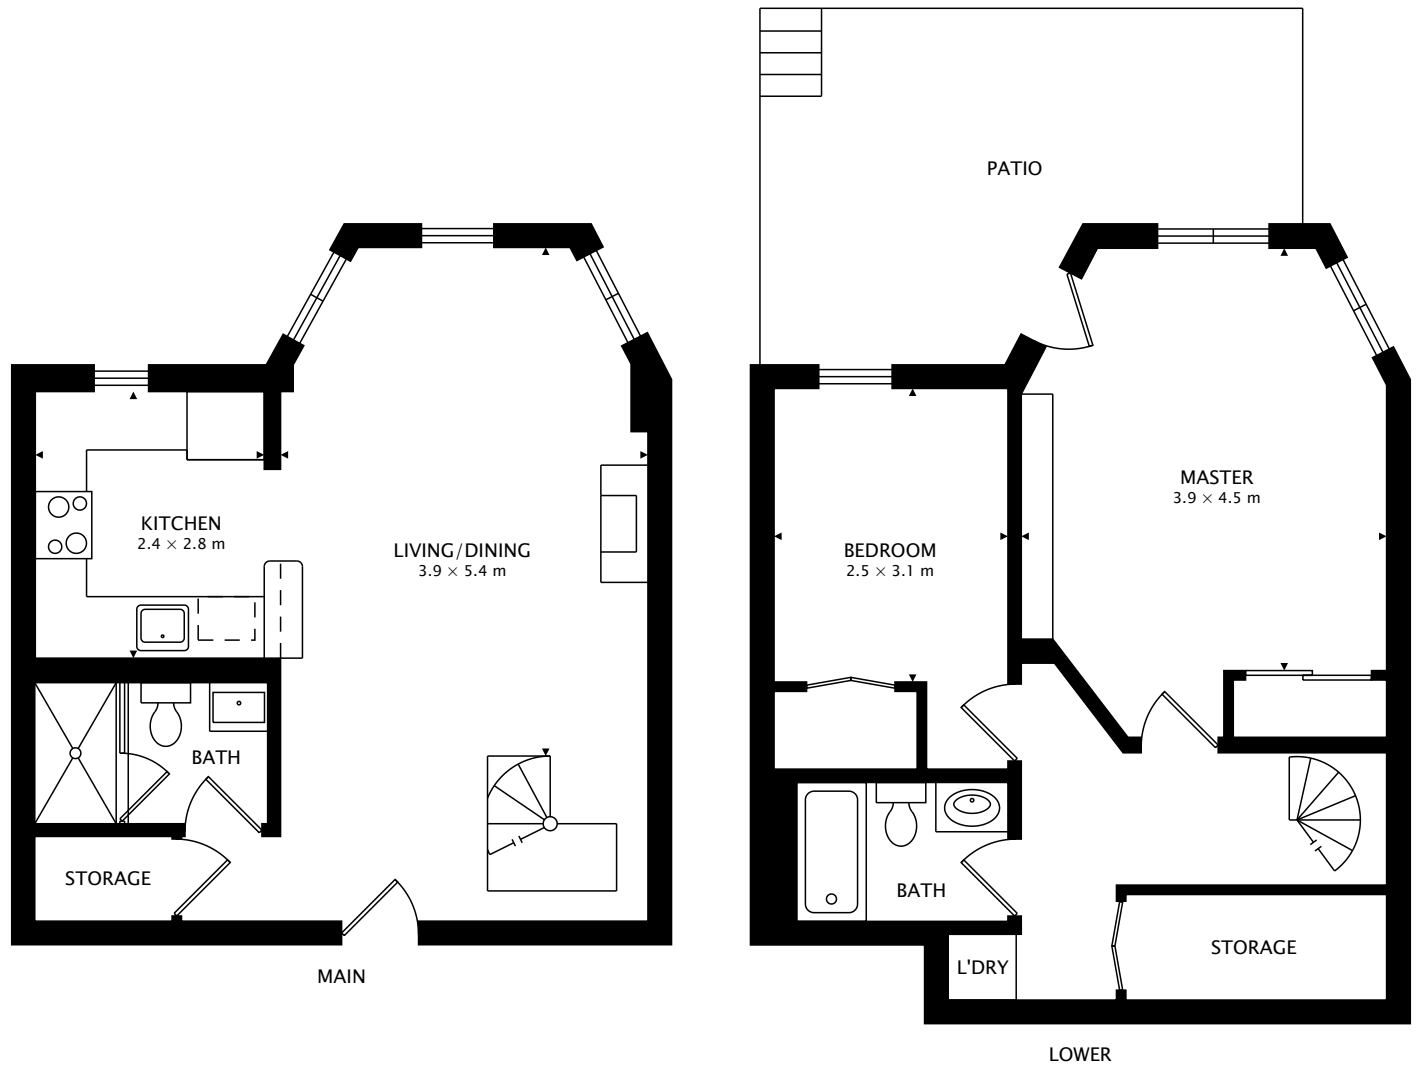

365 MARLBOROUGH ST #2
BOSTON, MA 02115, USA

TOTAL
941 sq ft

CAPTURED ON: 9 JUL 2018
DIMENSIONS, AREAS, LAYOUTS AND DETAILS ARE APPROXIMATE
AND SHOULD BE CONSIDERED ILLUSTRATIVE ONLY.

Brady Sokoloski
Realtor
Century 21 Shawmut Properties
D: 617-893-1000
Brady@Century21.com
<http://www.BradyRealEstate.net>