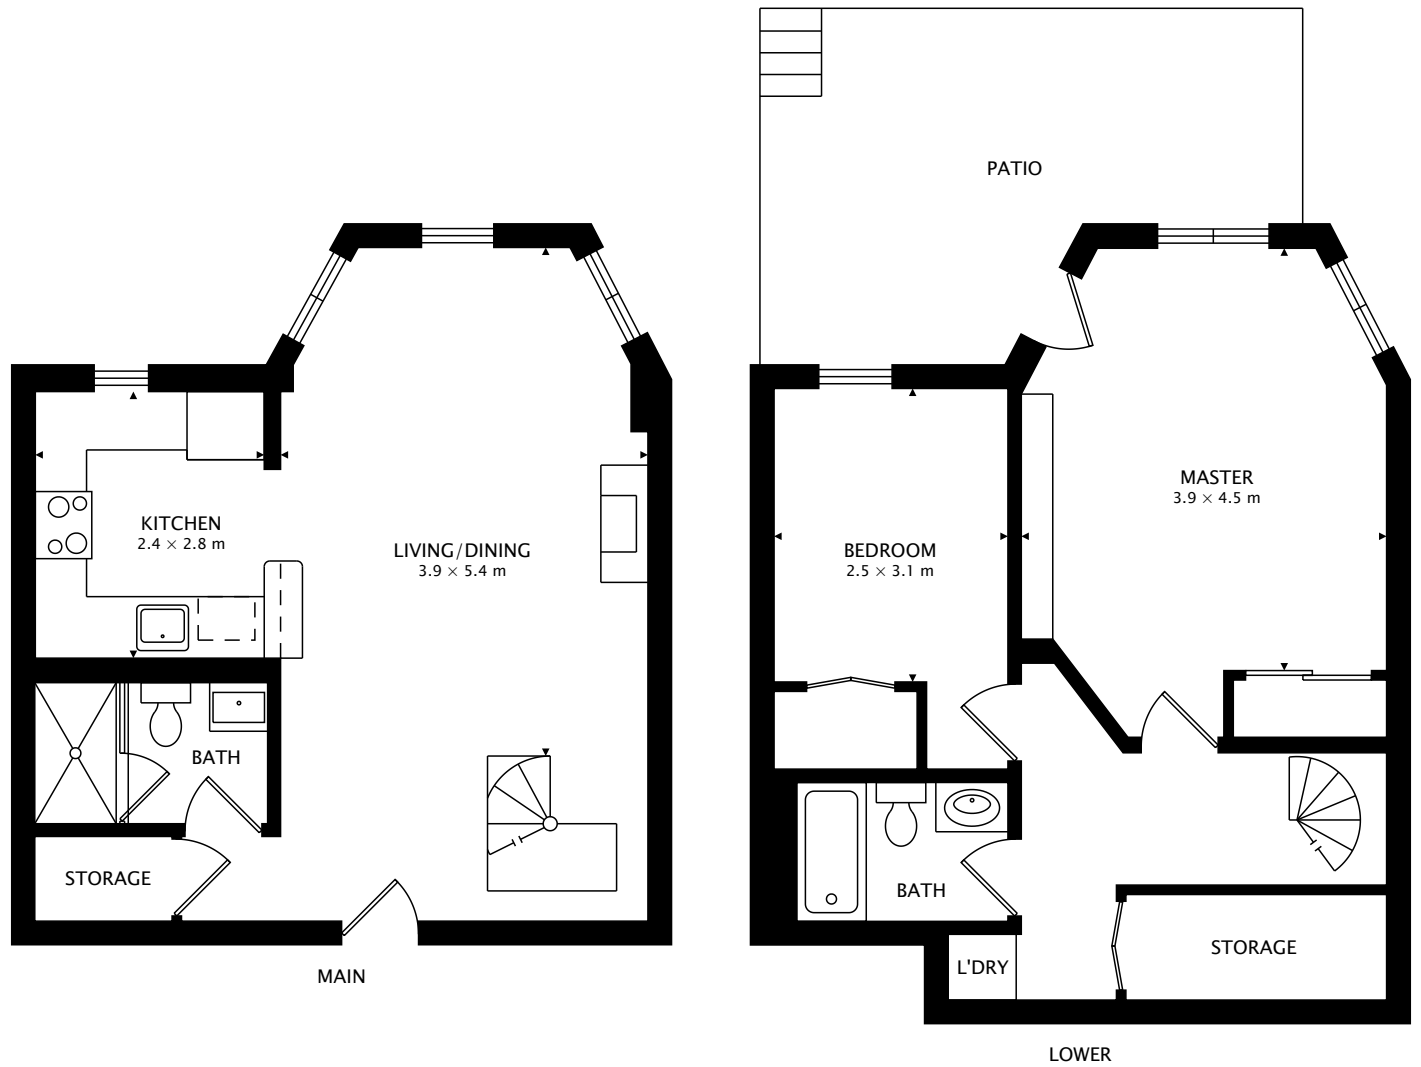

365 MARLBOROUGH ST #2
BOSTON, MA 02115, USA

TOTAL
941 sq ft)

CAPTURED ON: 9 JUL 2018
DIMENSIONS, AREAS, LAYOUTS AND DETAILS ARE APPROXIMATE
AND SHOULD BE CONSIDERED ILLUSTRATIVE ONLY.

Brady Sokoloski
Realtor
Century 21 Shawmut Properties
D: 617-893-1000
Brady@Century21.com
<http://www.BradyRealEstate.net>