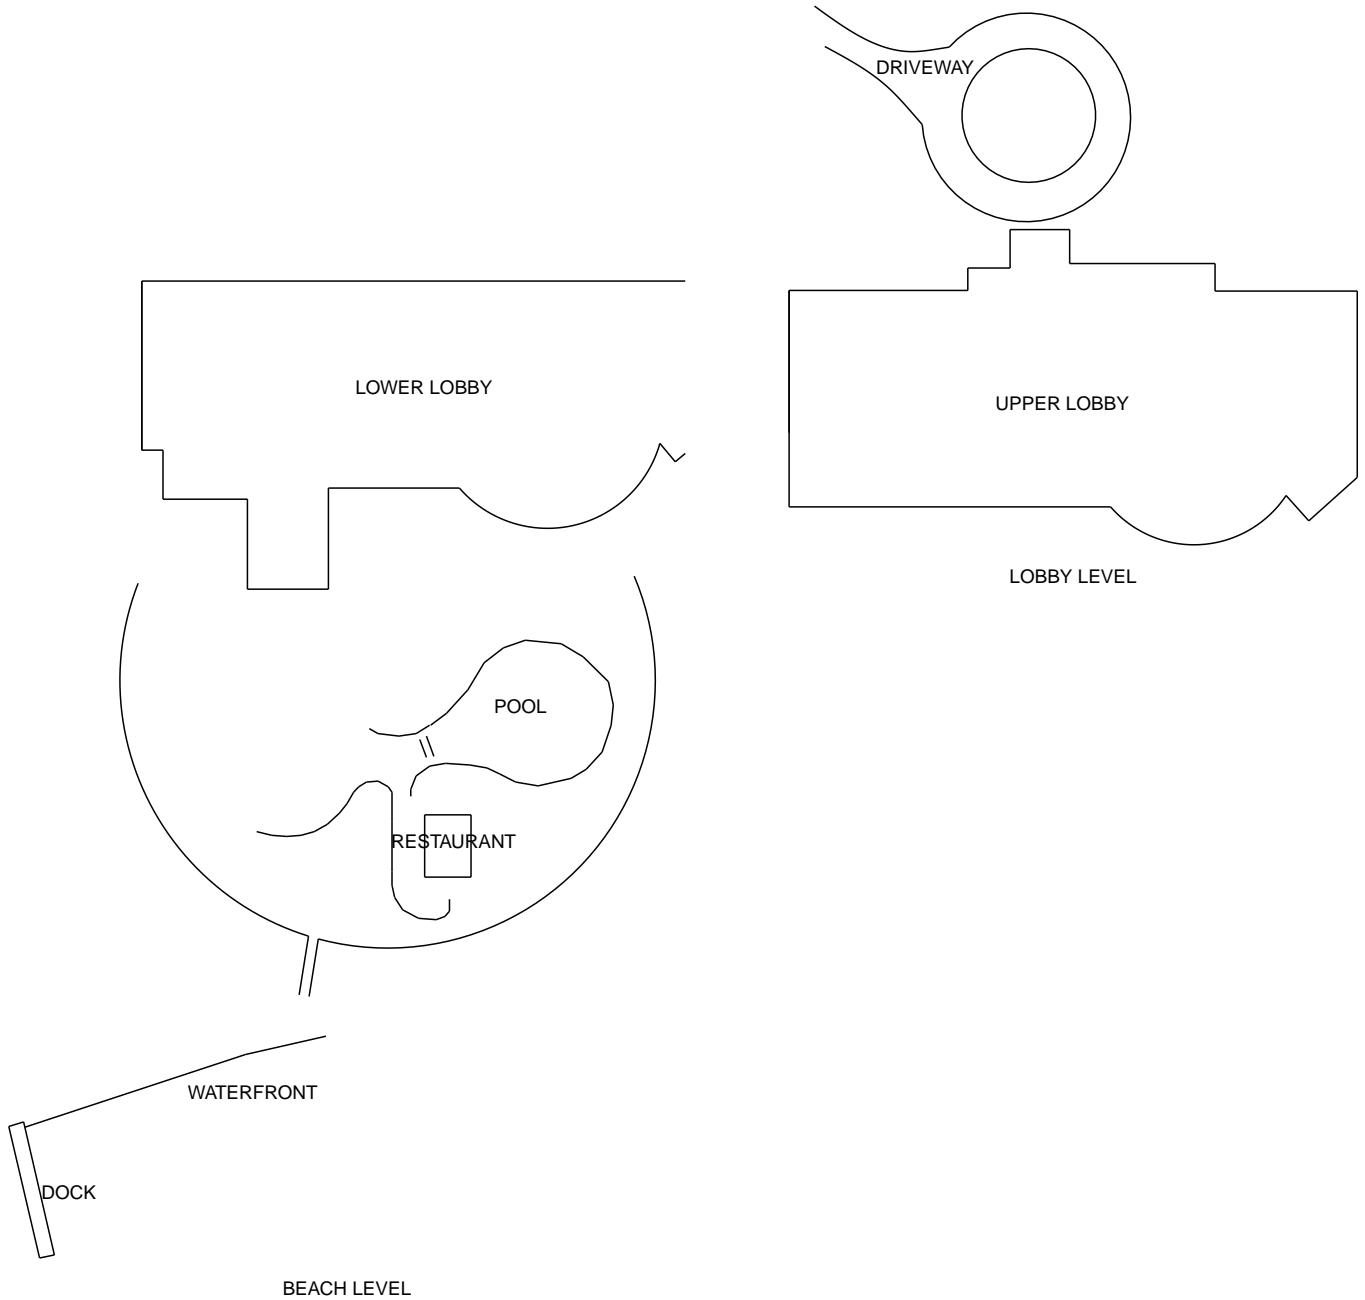

SECRETS CAPRI RIVIERA CANCUN

DELUXE OCEAN VIEW
190 sq ft + 562 sq ft BALCONY

HONEYMOON TROPICAL VIEW
1023 sq ft + 92 sq ft BALCONY

TOTAL

3428 sq ft + 777 sq ft BALCONY + 388 sq ft TERRACE

by 3D Scan Experts
real.vision | www.3dscanexperts.com

CAPTURED ON: 10 MAY 2017
DIMENSIONS, AREAS, LAYOUTS AND DETAILS ARE APPROXIMATE
AND SHOULD BE CONSIDERED ILLUSTRATIVE ONLY.

Secrets Capri Riviera Cancun

D: 18664673273

info.secr@secretsresorts.com

<http://www.secretsresorts.com/capri-riviera-cancun>