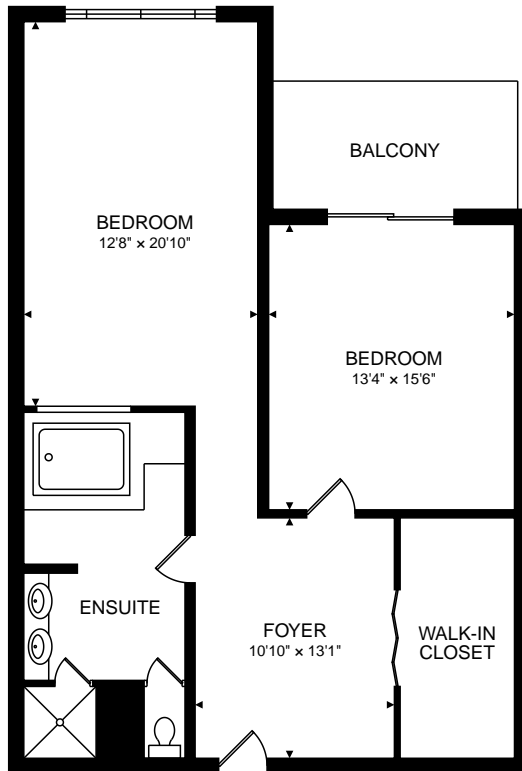

SECRETS CAPRI RIVIERA CANCUN

DELUXE OCEAN VIEW
190 sq ft + 562 sq ft BALCONY

HONEYMOON TROPICAL VIEW
1023 sq ft + 92 sq ft BALCONY

TOTAL

3428 sq ft + 777 sq ft BALCONY + 388 sq ft TERRACE

by 3D Scan Experts
real.vision | www.3dscanexperts.com

SUITE 3
557 sq ft

SUITE 4
2170 sq ft

TOTAL
5934 sq ft

by 3D Scan Experts
real.vision | www.3dscanexperts.com

CAPTURED ON: 10 MAY 2017
DIMENSIONS, AREAS, LAYOUTS AND DETAILS ARE APPROXIMATE
AND SHOULD BE CONSIDERED ILLUSTRATIVE ONLY.