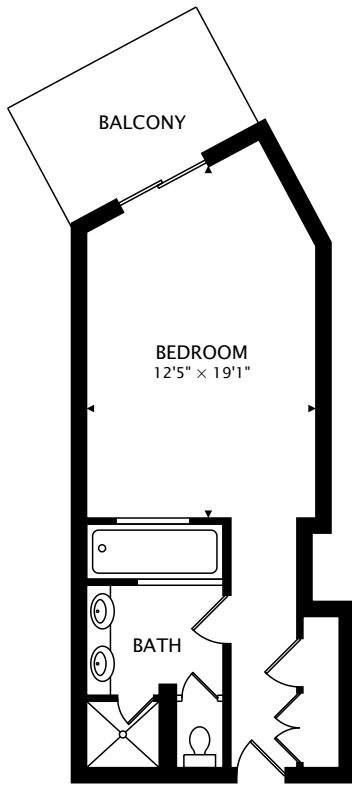

DELUXE OCEAN VIEW
190 sq ft + 562 sq ft BALCONY

HONEYMOON TROPICAL VIEW
1023 sq ft + 92 sq ft BALCONY

TOTAL

3428 sq ft + 777 sq ft BALCONY + 388 sq ft TERRACE

by 3D Scan Experts
real.vision | www.3dscanexperts.com

CAPTURED ON: 10 MAY 2017
DIMENSIONS, AREAS, LAYOUTS AND DETAILS ARE APPROXIMATE
AND SHOULD BE CONSIDERED ILLUSTRATIVE ONLY. <http://www.secretresorts.com/capri-riviera-cancun>

Secrets Capri Riviera Cancun

D: 18664673273

info.secr@secretresorts.com

<http://www.secretresorts.com/capri-riviera-cancun>

DELUXE TROPICAL VIEW
474 sq ft + 83 sq ft BALCONY

PRESIDENTIAL SUITE
1742 sq ft + 388 sq ft TERRACE + 40 sq ft BALCONY