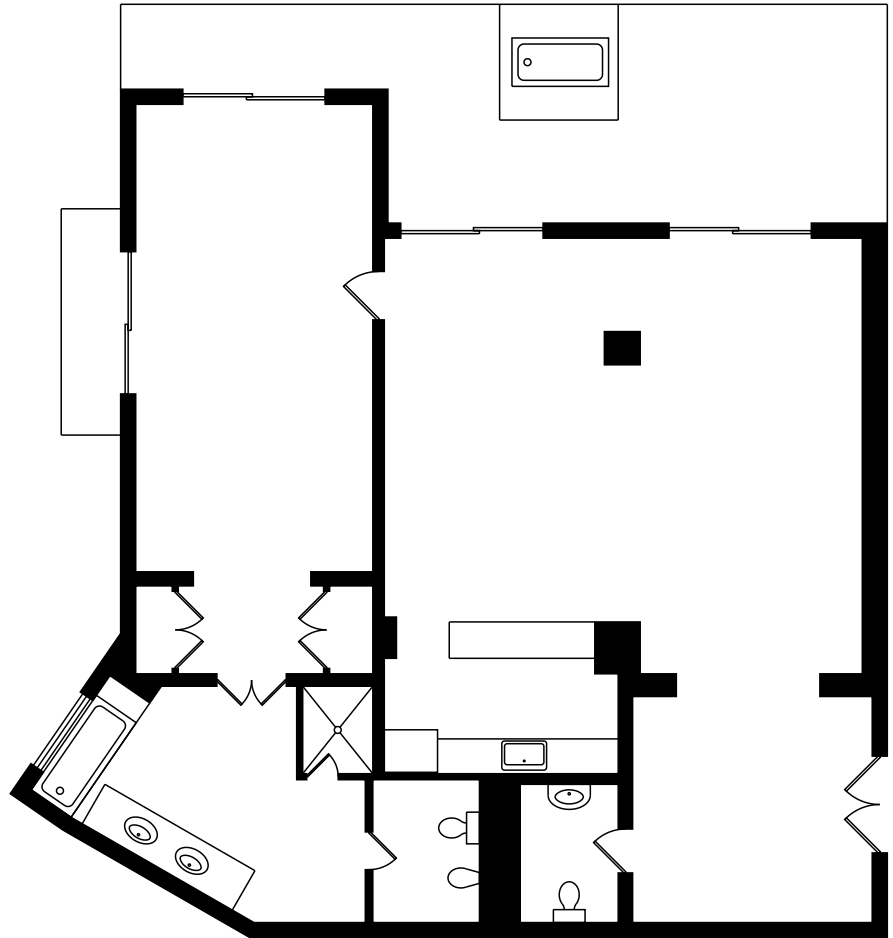

SECRETS CAPRI RIVIERA CANCUN

DELUXE OCEAN VIEW
190 sq ft + 562 sq ft BALCONY

HONEYMOON TROPICAL VIEW
1023 sq ft + 92 sq ft BALCONY

TOTAL

3428 sq ft + 777 sq ft BALCONY + 388 sq ft TERRACE

by 3D Scan Experts
real.vision | www.3dscanexperts.com

CAPTURED ON: 10 MAY 2017
DIMENSIONS, AREAS, LAYOUTS AND DETAILS ARE APPROXIMATE
AND SHOULD BE CONSIDERED ILLUSTRATIVE ONLY.

Secrets Capri Riviera Cancun

D: 18664673273

info.secr@secretsresorts.com

<http://www.secretsresorts.com/capri-riviera-cancun>

SUITE 3
557 sq ft

SUITE 4
2170 sq ft

TOTAL
5934 sq ft

by 3D Scan Experts
real.vision | www.3dscanexperts.com

CAPTURED ON: 10 MAY 2017
DIMENSIONS, AREAS, LAYOUTS AND DETAILS ARE APPROXIMATE
AND SHOULD BE CONSIDERED ILLUSTRATIVE ONLY.