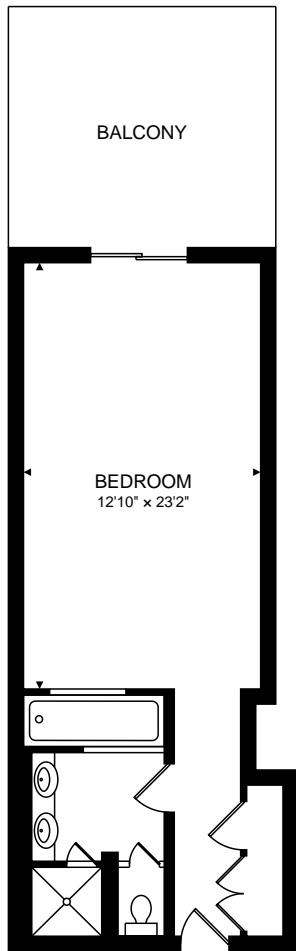

SECRETS CAPRI RIVIERA CANCUN

DELUXE OCEAN VIEW
190 sq ft + 562 sq ft BALCONY

HONEYMOON TROPICAL VIEW
1023 sq ft + 92 sq ft BALCONY

TOTAL

3428 sq ft + 777 sq ft BALCONY + 388 sq ft TERRACE

by 3D Scan Experts
real.vision | www.3dscanexperts.com

CAPTURED ON: 10 MAY 2017
DIMENSIONS, AREAS, LAYOUTS AND DETAILS ARE APPROXIMATE
AND SHOULD BE CONSIDERED ILLUSTRATIVE ONLY.

Secrets Capri Riviera Cancun

D: 18664673273

info.secr@secretsresorts.com

<http://www.secretsresorts.com/capri-riviera-cancun>

SUITE 3
557 sq ft

SUITE 4
2170 sq ft

TOTAL
5934 sq ft

by 3D Scan Experts
real.vision | www.3dscanexperts.com

CAPTURED ON: 10 MAY 2017
DIMENSIONS, AREAS, LAYOUTS AND DETAILS ARE APPROXIMATE
AND SHOULD BE CONSIDERED ILLUSTRATIVE ONLY.