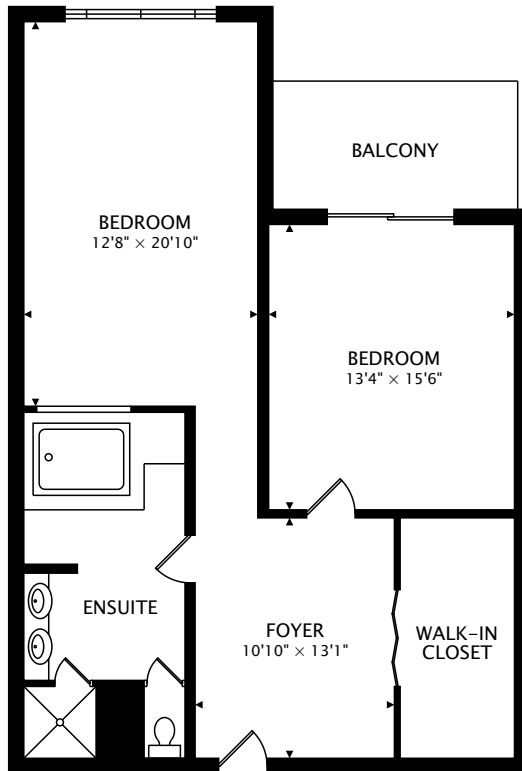

HONEYMOON TROPICAL VIEW
1023 sq ft + 92 sq ft BALCONY

TOTAL

3428 sq ft + 777 sq ft BALCONY + 388 sq ft TERRACE

by 3D Scan Experts
real.vision | www.3dscanexperts.com

Secrets Capri Riviera Cancun

D: 18664673273

info.secr@secretresorts.com