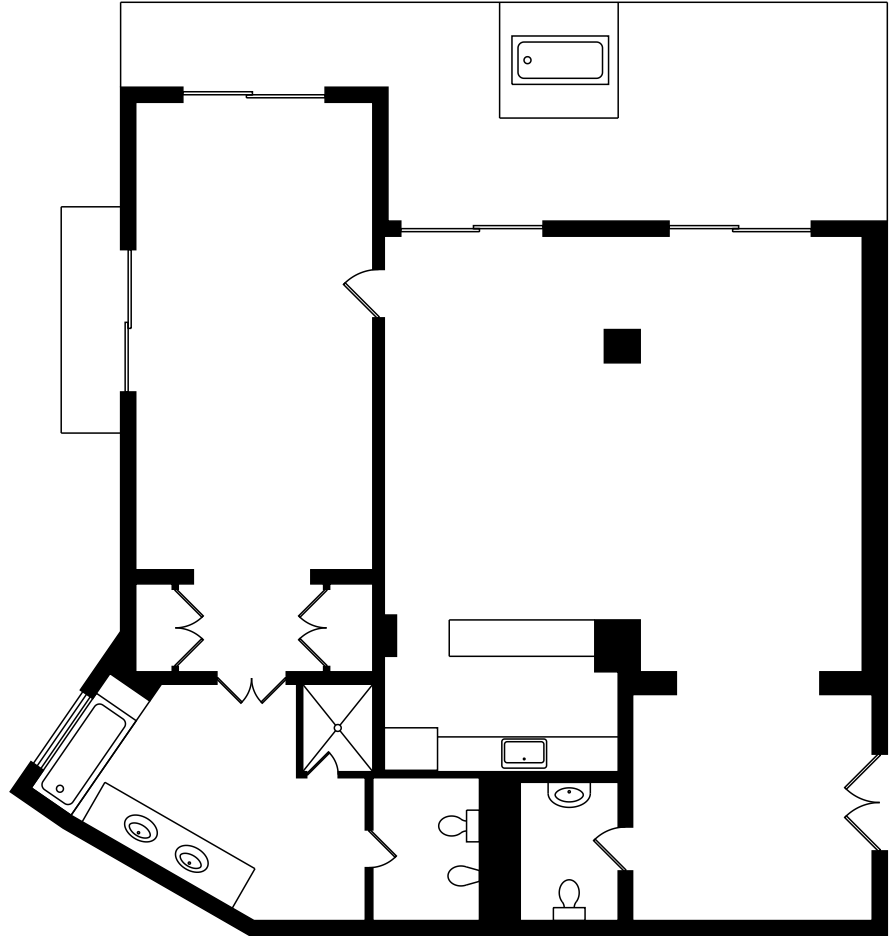

SUITE 4
2170 sq ft

TOTAL
5934 sq ft

by 3D Scan Experts
real.vision | www.3dscanexperts.com

Secrets Capri Riviera Cancun

D: 18664673273

info.secr@secretsresorts.com