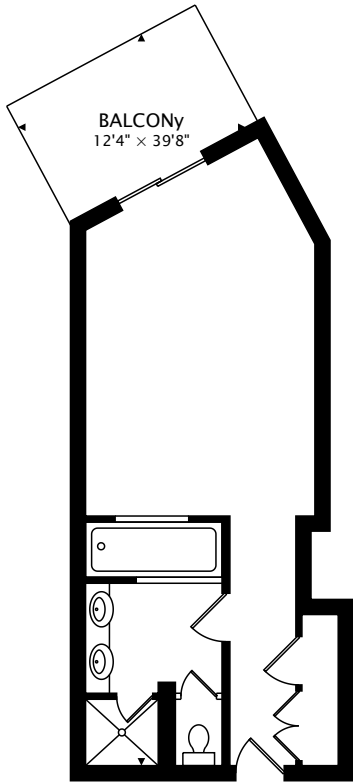

SUITE 3
557 sq ft