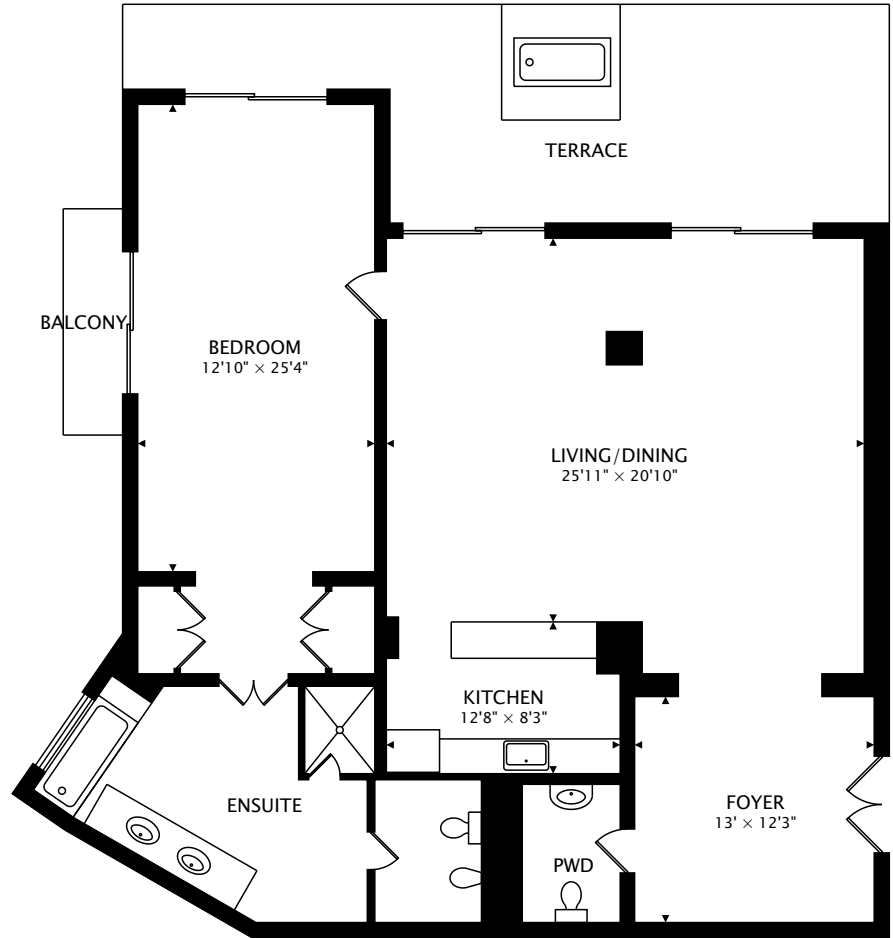

DELUXE OCEAN VIEW
190 sq ft + 562 sq ft BALCONY

HONEYMOON TROPICAL VIEW
1023 sq ft + 92 sq ft BALCONY

TOTAL

3428 sq ft + 777 sq ft BALCONY + 388 sq ft TERRACE

by 3D Scan Experts
real.vision | www.3dscanexperts.com

CAPTURED ON: 10 MAY 2017
DIMENSIONS, AREAS, LAYOUTS AND DETAILS ARE APPROXIMATE
AND SHOULD BE CONSIDERED ILLUSTRATIVE ONLY. <http://www.secretresorts.com/capri-riviera-cancun>

Secrets Capri Riviera Cancun

D: 18664673273

info.secr@secretresorts.com

<http://www.secretresorts.com/capri-riviera-cancun>

DELUXE TROPICAL VIEW
474 sq ft + 83 sq ft BALCONY

PRESIDENTIAL SUITE
1742 sq ft + 388 sq ft TERRACE + 40 sq ft BALCONY

SUITE 3
557 sq ft

SUITE 4
2170 sq ft

TOTAL
5934 sq ft

by 3D Scan Experts
real.vision | www.3dscanexperts.com

CAPTURED ON: 10 MAY 2017
DIMENSIONS, AREAS, LAYOUTS AND DETAILS ARE APPROXIMATE
AND SHOULD BE CONSIDERED ILLUSTRATIVE ONLY. <http://www.secretsresorts.com/capri-riviera-cancun>