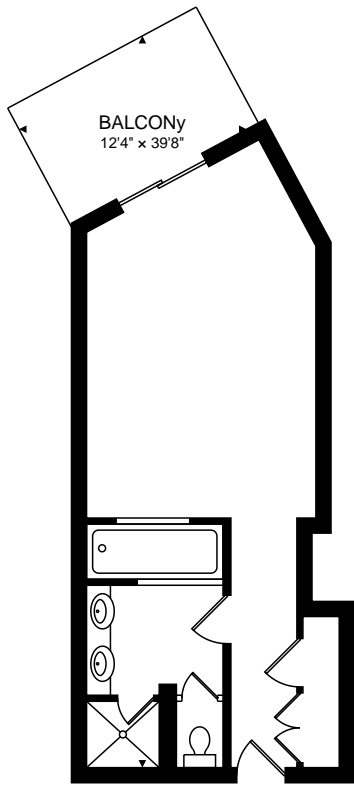

SECRETS CAPRI RIVIERA CANCUN

DELUXE OCEAN VIEW
190 sq ft + 562 sq ft BALCONY

HONEYMOON TROPICAL VIEW
1023 sq ft + 92 sq ft BALCONY

TOTAL

3428 sq ft + 777 sq ft BALCONY + 388 sq ft TERRACE

by 3D Scan Experts
real.vision | www.3dscanexperts.com

CAPTURED ON: 10 MAY 2017
DIMENSIONS, AREAS, LAYOUTS AND DETAILS ARE APPROXIMATE
AND SHOULD BE CONSIDERED ILLUSTRATIVE ONLY.

Secrets Capri Riviera Cancun

D: 18664673273

info.secr@secretsresorts.com

<http://www.secretsresorts.com/capri-riviera-cancun>

SUITE 3
557 sq ft

SUITE 4
2170 sq ft

TOTAL
5934 sq ft

by 3D Scan Experts
real.vision | www.3dscanexperts.com

CAPTURED ON: 10 MAY 2017
DIMENSIONS, AREAS, LAYOUTS AND DETAILS ARE APPROXIMATE
AND SHOULD BE CONSIDERED ILLUSTRATIVE ONLY.