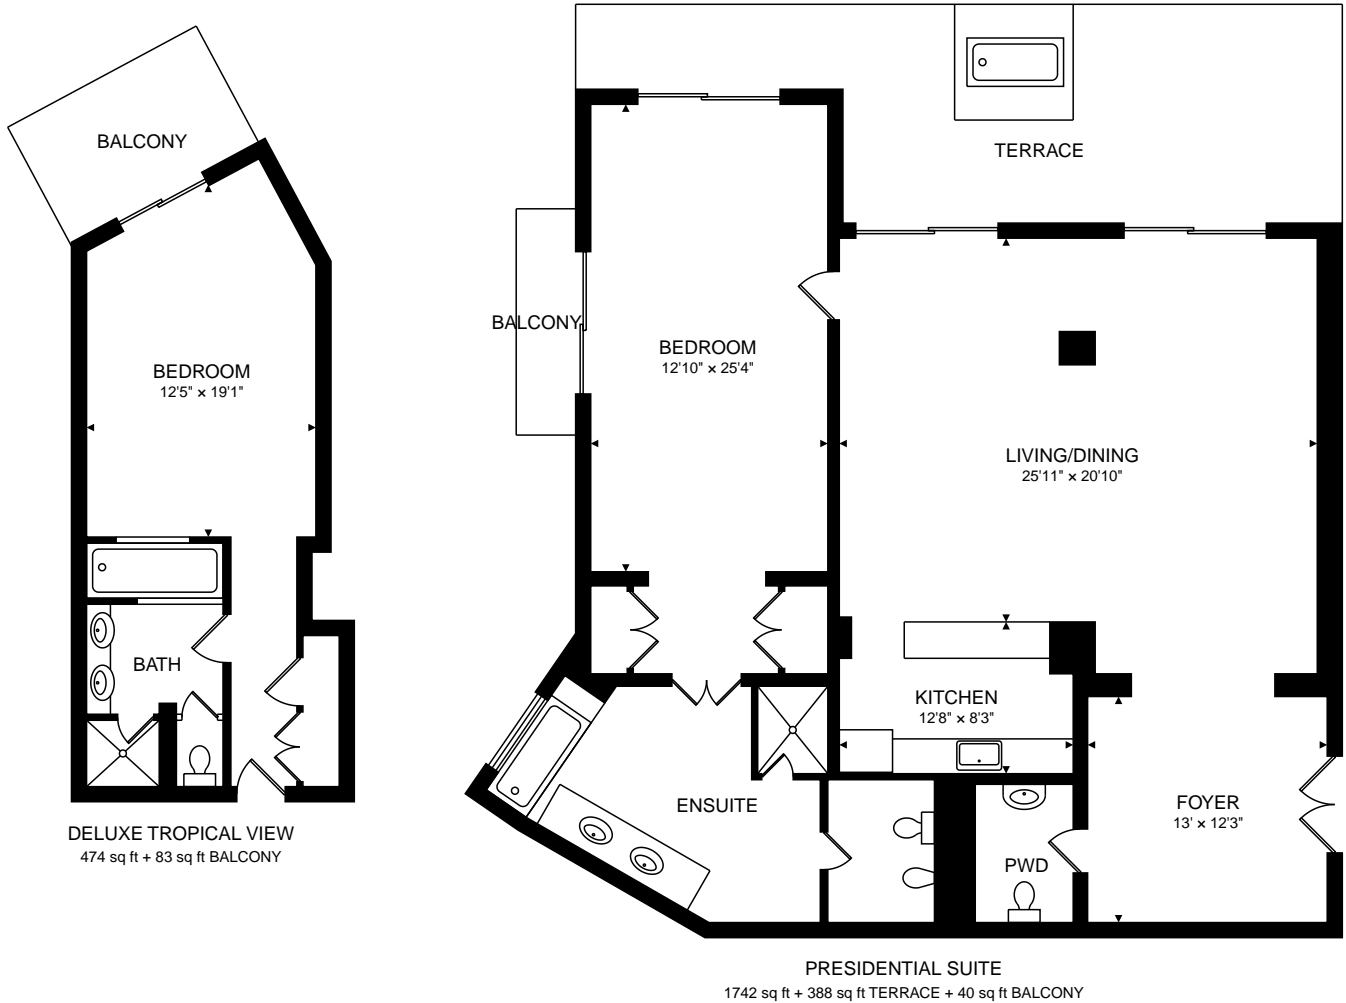

SECRETS CAPRI RIVIERA CANCUN

DELUXE OCEAN VIEW
190 sq ft + 562 sq ft BALCONY

HONEYMOON TROPICAL VIEW
1023 sq ft + 92 sq ft BALCONY

TOTAL

3428 sq ft + 777 sq ft BALCONY + 388 sq ft TERRACE

by 3D Scan Experts
real.vision | www.3dscanexperts.com

CAPTURED ON: 10 MAY 2017
DIMENSIONS, AREAS, LAYOUTS AND DETAILS ARE APPROXIMATE
AND SHOULD BE CONSIDERED ILLUSTRATIVE ONLY.

Secrets Capri Riviera Cancun

D: 18664673273

info.secr@secretsresorts.com

<http://www.secretsresorts.com/capri-riviera-cancun>

SUITE 3
557 sq ft

SUITE 4
2170 sq ft

TOTAL
5934 sq ft

by 3D Scan Experts
real.vision | www.3dscanexperts.com

CAPTURED ON: 10 MAY 2017
DIMENSIONS, AREAS, LAYOUTS AND DETAILS ARE APPROXIMATE
AND SHOULD BE CONSIDERED ILLUSTRATIVE ONLY.