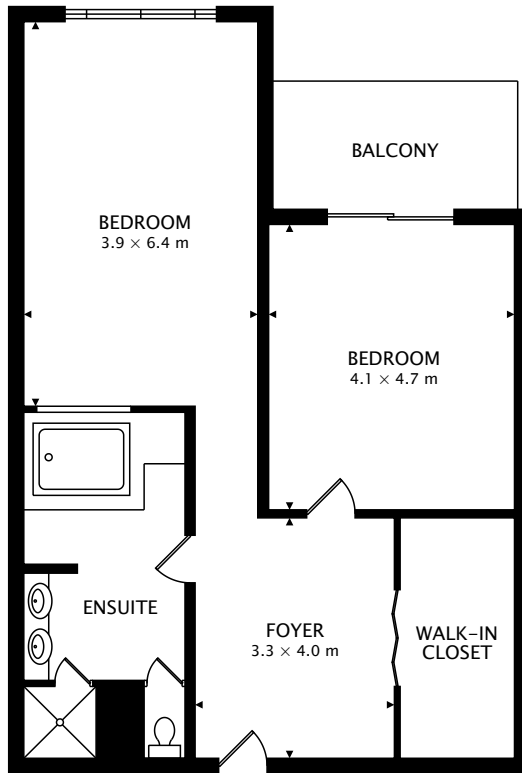

DELUXE OCEAN VIEW
17.6 m² + 52.2 m² BALCONY

HONEYMOON TROPICAL VIEW
95.0 m² + 8.6 m² BALCONY

DELUXE TROPICAL VIEW
 $44.0\text{ m}^2 + 7.7\text{ m}^2\text{ BALCONY}$

PRESIDENTIAL SUITE
 $161.8\text{ m}^2 + 36.1\text{ m}^2\text{ TERRACE} + 3.7\text{ m}^2\text{ BALCONY}$