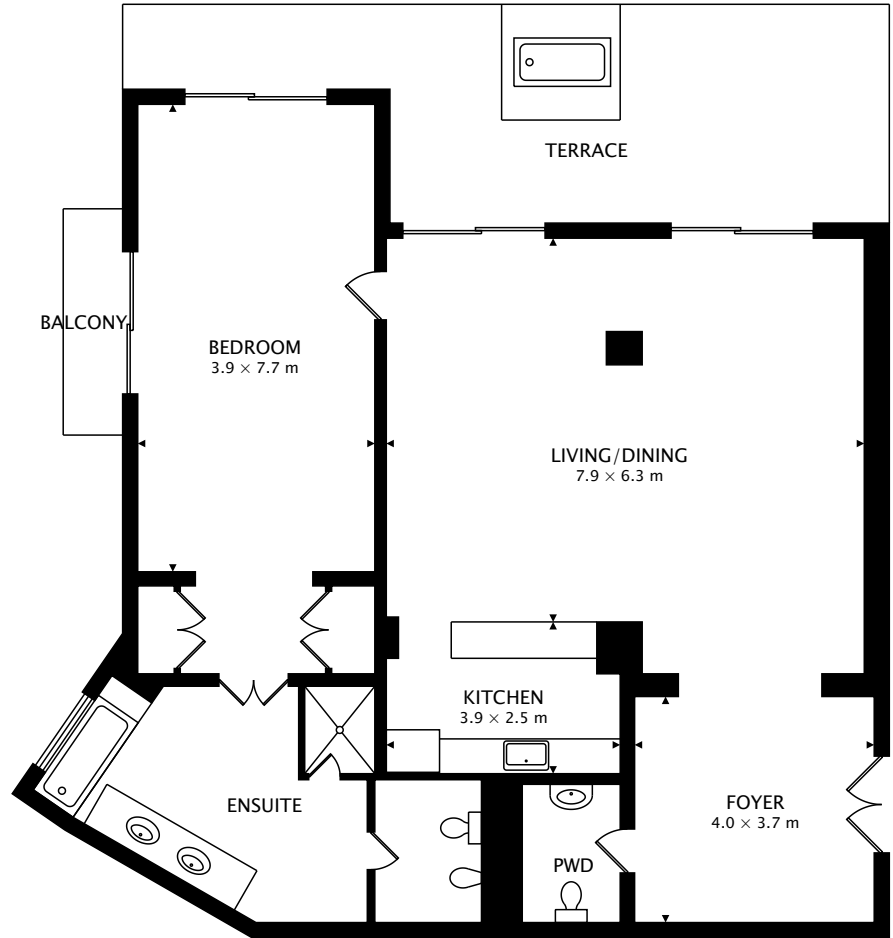

DELUXE OCEAN VIEW
17.6 m² + 52.2 m² BALCONY

HONEYMOON TROPICAL VIEW
95.0 m² + 8.6 m² BALCONY

DELUXE TROPICAL VIEW
 $44.0\text{ m}^2 + 7.7\text{ m}^2\text{ BALCONY}$

PRESIDENTIAL SUITE
 $161.8\text{ m}^2 + 36.1\text{ m}^2\text{ TERRACE} + 3.7\text{ m}^2\text{ BALCONY}$