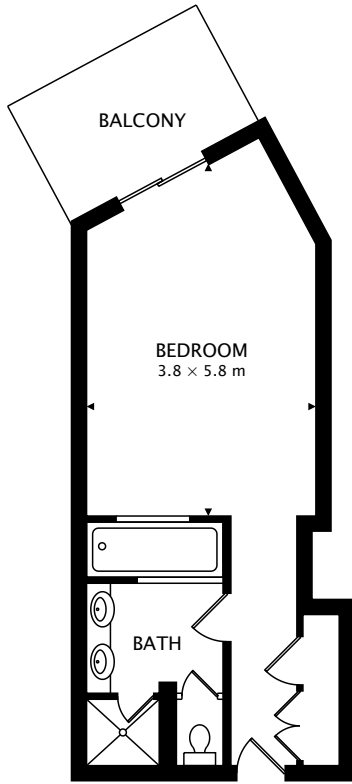

DELUXE OCEAN VIEW
17.6 m² + 52.2 m² BALCONY

HONEYMOON TROPICAL VIEW
95.0 m² + 8.6 m² BALCONY

DELUXE TROPICAL VIEW
 $44.0\text{ m}^2 + 7.7\text{ m}^2\text{ BALCONY}$

PRESIDENTIAL SUITE
 $161.8\text{ m}^2 + 36.1\text{ m}^2\text{ TERRACE} + 3.7\text{ m}^2\text{ BALCONY}$