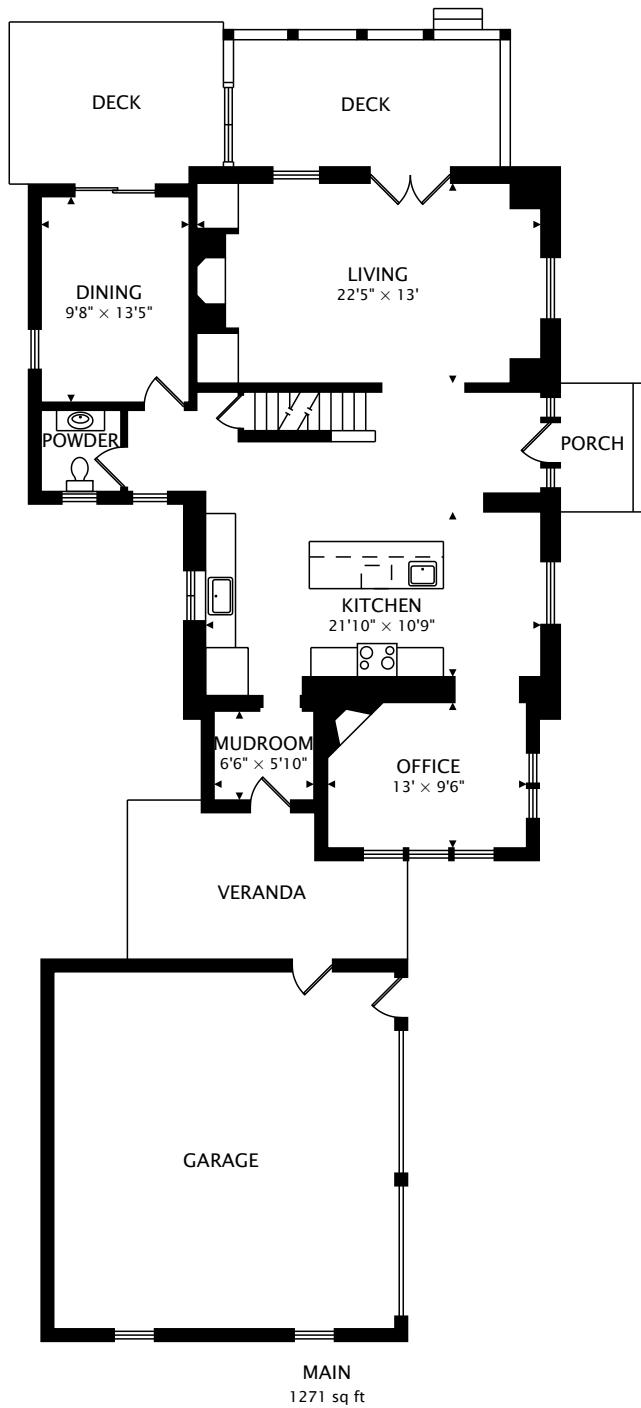

195 LAKE STREET  
GRIMSBY, ON L3M 4M1

TOTAL

2581 sq ft + 852 sq ft BELOW GRADE

THIRD  
434 sq ft

LOWER  
852 sq ft BELOW GRADE

TOTAL  
2581 sq ft + 852 sq ft BELOW GRADE