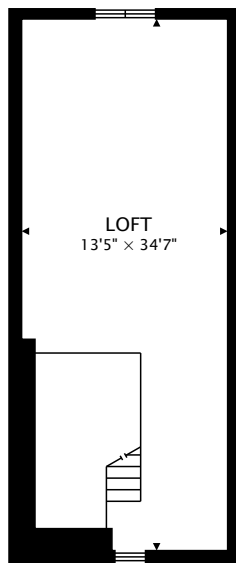

195 LAKE STREET  
GRIMSBY, ON L3M 4M1

TOTAL

2581 sq ft + 852 sq ft BELOW GRADE

THIRD  
434 sq ft

LOWER  
852 sq ft BELOW GRADE

TOTAL  
2581 sq ft + 852 sq ft BELOW GRADE