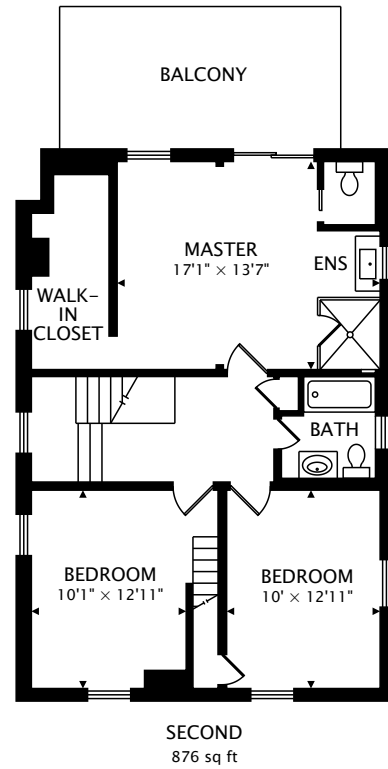

195 LAKE STREET  
GRIMSBY, ON L3M 4M1

TOTAL

2581 sq ft + 852 sq ft BELOW GRADE

THIRD  
434 sq ft

LOWER  
852 sq ft BELOW GRADE

TOTAL  
2581 sq ft + 852 sq ft BELOW GRADE