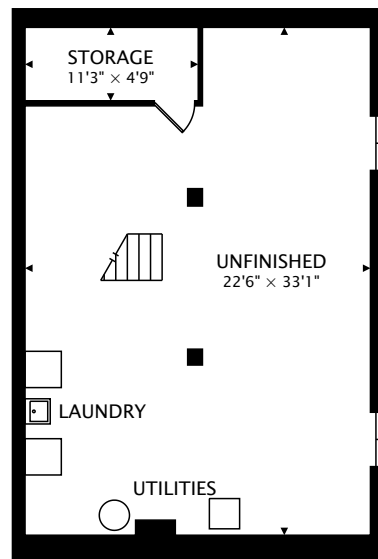

195 LAKE STREET  
GRIMSBY, ON L3M 4M1

TOTAL

2581 sq ft + 852 sq ft BELOW GRADE

THIRD  
434 sq ft

LOWER  
852 sq ft BELOW GRADE

TOTAL  
2581 sq ft + 852 sq ft BELOW GRADE